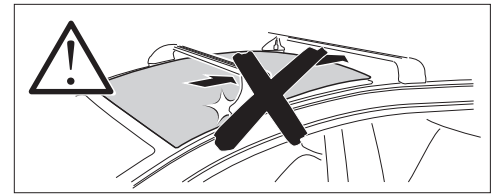

1

Kit 186201

SKODA Kodiaq (Mk. II), 5-dr SUV, 24-

ISO 11154-E

This kit is only for vehicles with flush railing.

1 KIT
Safety

O61 x4   O89 x4   O17 x4   Spare Part 54201 x4

Max: 75 kg / 165 lbs

Max 130 km/h / 80 Mph

2 FOOT PACK
> Instructions

THULE x4   4 Nm x1

80 km/h / 50 Mph