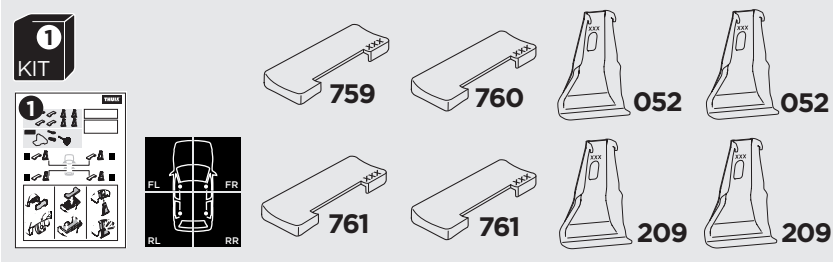

1

Kit 145258

FORD Escape, 5-dr SUV, 20-

ISO 11154-E

5560041002

Bring your life
thule.com

THULE WingBar Evo	THULE WingBar Edge	THULE WingBar	THULE SquareBar Evo	Evo X (scale)	Edge X (scale)
FORD Escape, 5-dr SUV, 20-				54,5	F
THULE ProBar Evo	THULE SlideBar Evo				X (mm/inch)
FORD Escape, 5-dr SUV, 20-				1196 mm / 47 1/8"	

THULE WingBar Evo	THULE WingBar Edge	THULE WingBar	THULE SquareBar Evo	Evo Y (scale)	Edge Y (scale)
FORD Escape, 5-dr SUV, 20-				48	A
THULE ProBar Evo	THULE SlideBar Evo				Y (mm/inch)
FORD Escape, 5-dr SUV, 20-				1131 mm / 44 1/2"	

	W (mm/inch)	Z (mm/inch)
FORD Escape, 5-dr SUV, 20-	680 mm / 26 3/4"	290 mm / 11 3/8"