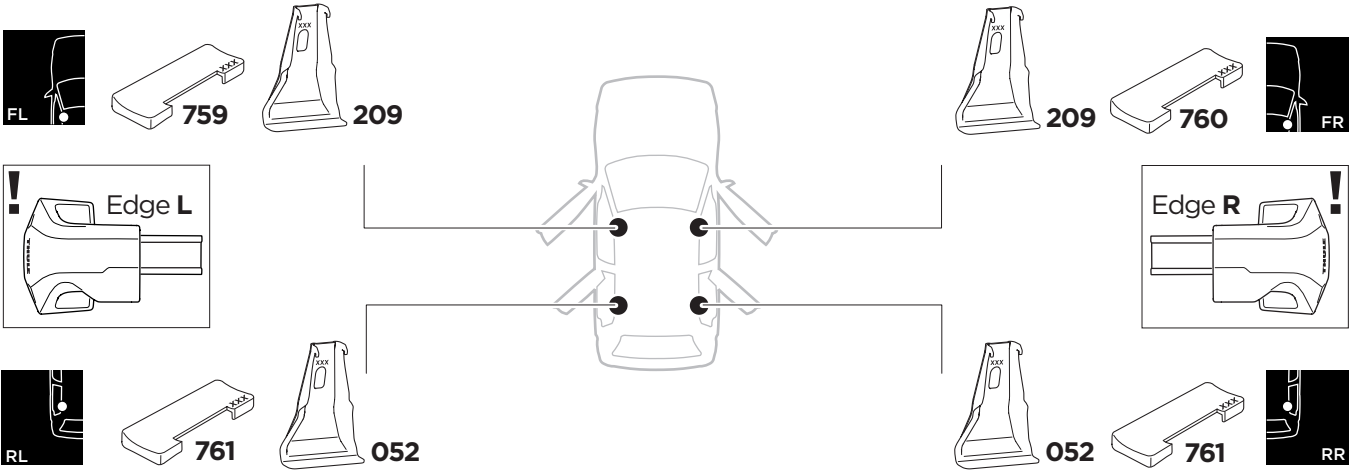

1

Kit 145258

FORD Escape, 5-dr SUV, 20-

ISO 11154-E

5560041002

Bring your life
thule.com

THULE WingBar Evo	THULE WingBar Edge	THULE WingBar	THULE SquareBar Evo	Evo X (scale)	Edge X (scale)
FORD Escape, 5-dr SUV, 20-				54,5	F
THULE ProBar Evo	THULE SlideBar Evo				X (mm/inch)
FORD Escape, 5-dr SUV, 20-				1196 mm / 47 1/8"	

THULE WingBar Evo	THULE WingBar Edge	THULE WingBar	THULE SquareBar Evo	Evo Y (scale)	Edge Y (scale)
FORD Escape, 5-dr SUV, 20-				48	A
THULE ProBar Evo	THULE SlideBar Evo				Y (mm/inch)
FORD Escape, 5-dr SUV, 20-				1131 mm / 44 1/2"	

	W (mm/inch)	Z (mm/inch)
FORD Escape, 5-dr SUV, 20-	680 mm / 26 3/4"	290 mm / 11 3/8"