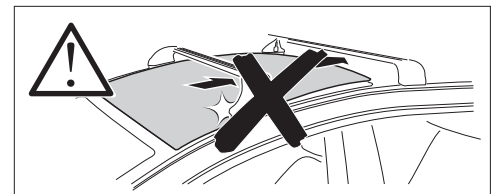

1

Kit 186160

MITSUBISHI Outlander, 5-dr SUV, 22-

ISO 11154-E

This kit is only for vehicles with flush railing.

1 KIT
Safety

079 x4 142 x4 082 x4 Spare Part 54201 x4

Max: 75 kg / 165 lbs

Max 130 km/h 80 Mph

2 FOOT PACK

Instructions

4 Nm x1

80 km/h 50 Mph

1 KIT + **2 FOOT PACK**

1 Evo Edge

2