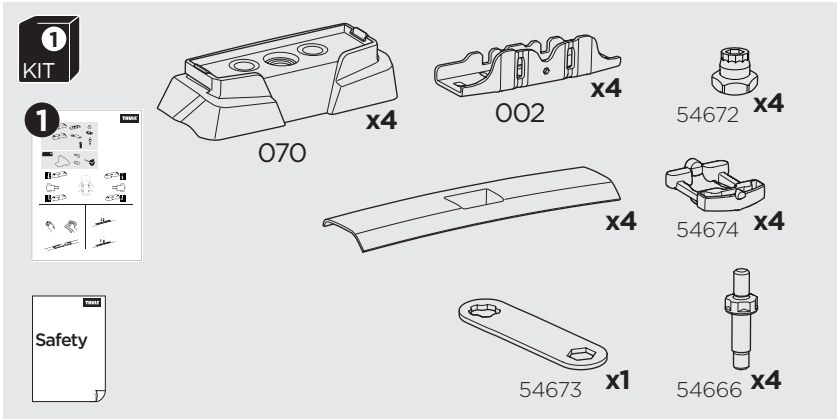

1

Kit 187020

TOYOTA Avensis, 5-dr Estate, 09-18

ISO 11154-E

This kit is only for vehicles with fixpoint mounting.

3

4

5