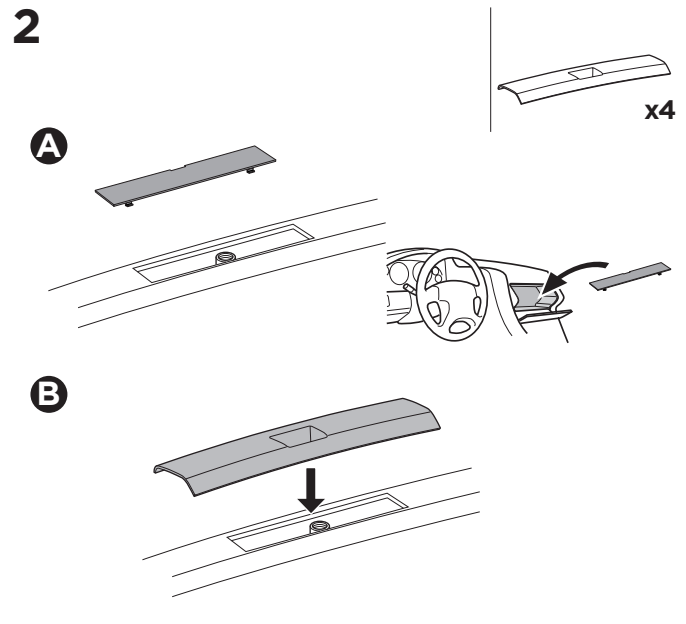

1

Kit 187020

TOYOTA Avensis, 5-dr Estate, 09-18

ISO 11154-E

This kit is only for vehicles with fixpoint mounting.

3

4

5