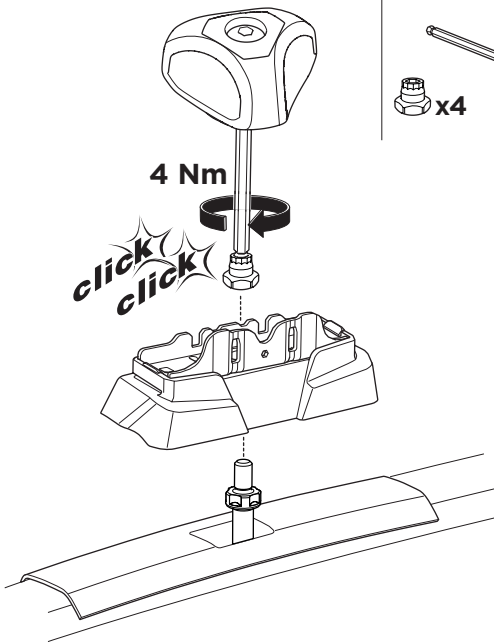

1

Kit 187020

TOYOTA Avensis, 5-dr Estate, 09-18

ISO 11154-E

This kit is only for vehicles with fixpoint mounting.

3

4

5