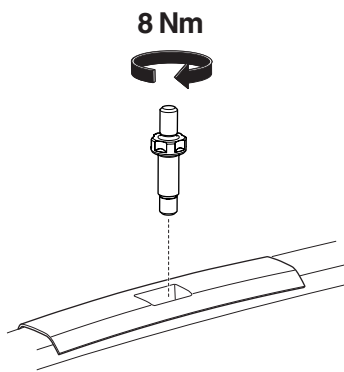

1

Kit 187020

TOYOTA Avensis, 5-dr Estate, 09-18

ISO 11154-E

This kit is only for vehicles with fixpoint mounting.

3

4

5