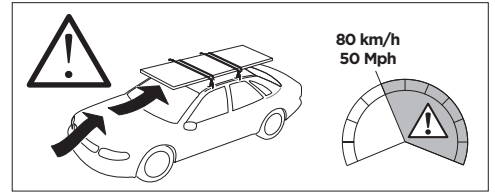

1

Kit 187020

TOYOTA Avensis, 5-dr Estate, 09-18

ISO 11154-E

This kit is only for vehicles with fixpoint mounting.

3

4

5