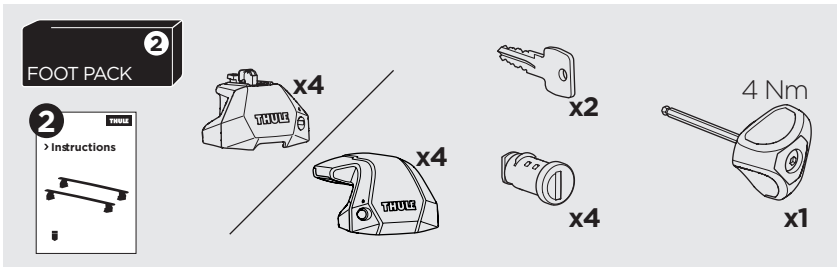

1

Kit 187020

TOYOTA Avensis, 5-dr Estate, 09-18

ISO 11154-E

This kit is only for vehicles with fixpoint mounting.

3

4

5