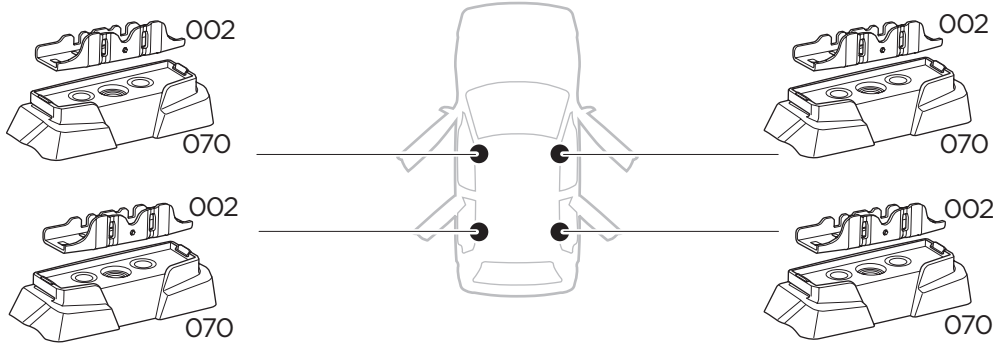

1

Kit 187020

TOYOTA Avensis, 5-dr Estate, 09-18

ISO 11154-E

This kit is only for vehicles with fixpoint mounting.

3

4

5