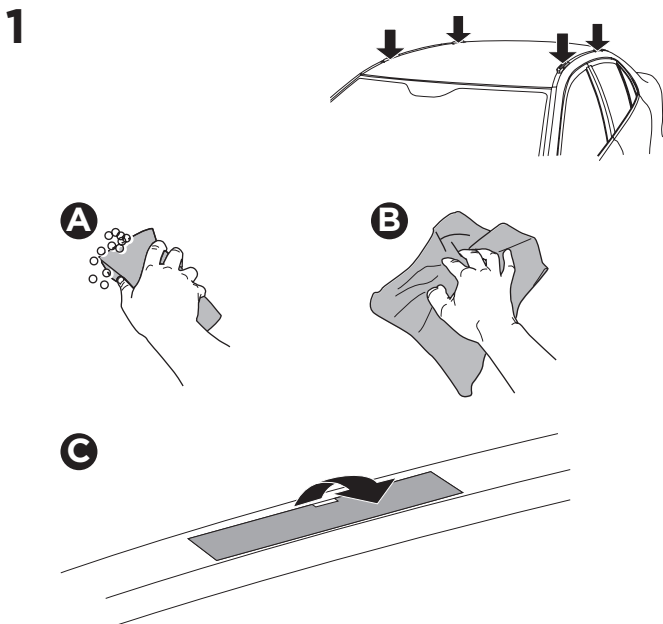

1

Kit 187020

TOYOTA Avensis, 5-dr Estate, 09-18

ISO 11154-E

This kit is only for vehicles with fixpoint mounting.

3

4

5