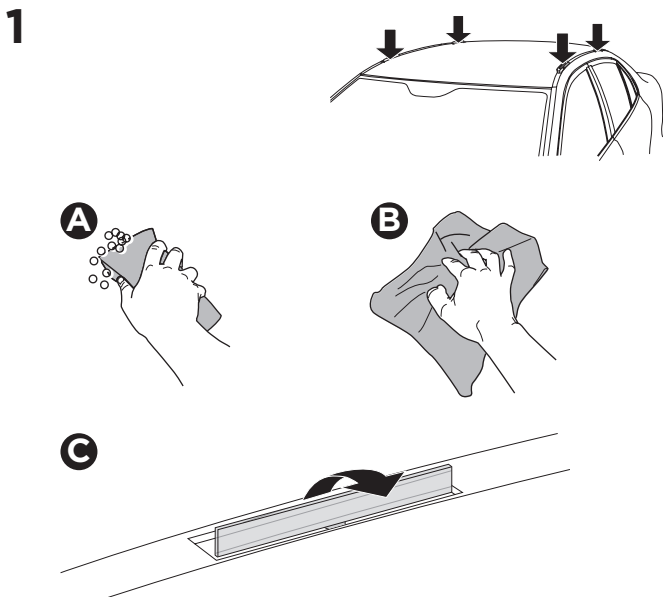

1

Kit 187021

MERCEDES C-Class (W204), 4-dr Sedan, 07-14
 MERCEDES E-Class (W212), 4-dr Sedan, 09-16 / *10-17

*North America
 Without glass roof

ISO 11154-E

This kit is only for vehicles with fixpoint mounting.