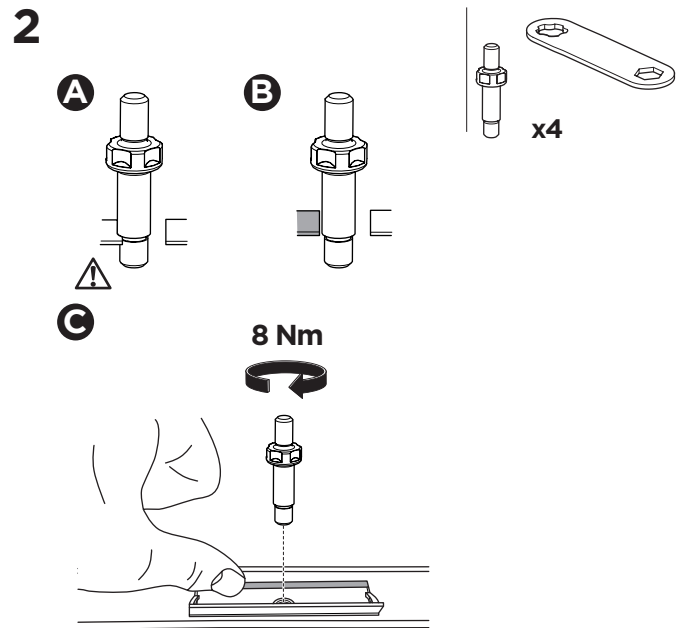

1

Kit 187021

MERCEDES C-Class (W204), 4-dr Sedan, 07-14
 MERCEDES E-Class (W212), 4-dr Sedan, 09-16 / *10-17

*North America
 Without glass roof

ISO 11154-E

This kit is only for vehicles with fixpoint mounting.