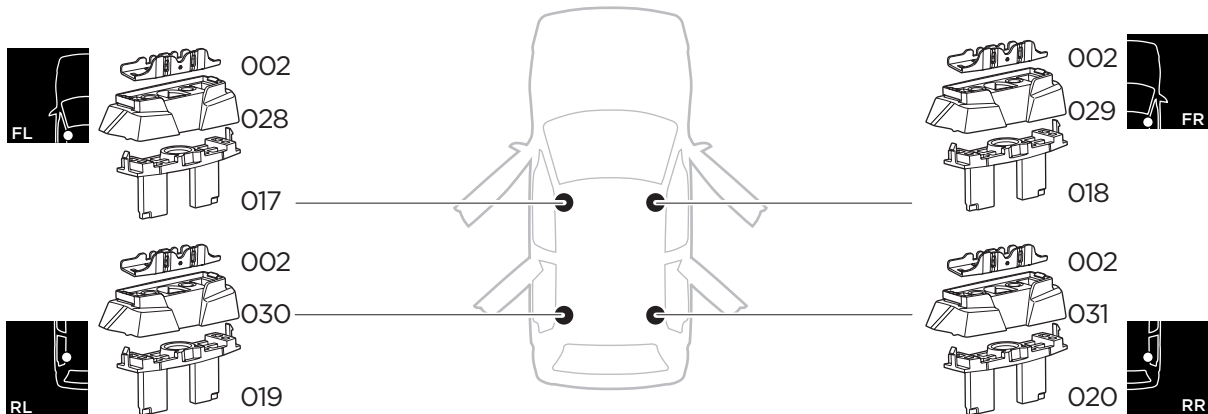

1

Kit 187021

MERCEDES C-Class (W204), 4-dr Sedan, 07-14
 MERCEDES E-Class (W212), 4-dr Sedan, 09-16 / *10-17

*North America
 Without glass roof

ISO 11154-E

This kit is only for vehicles with fixpoint mounting.