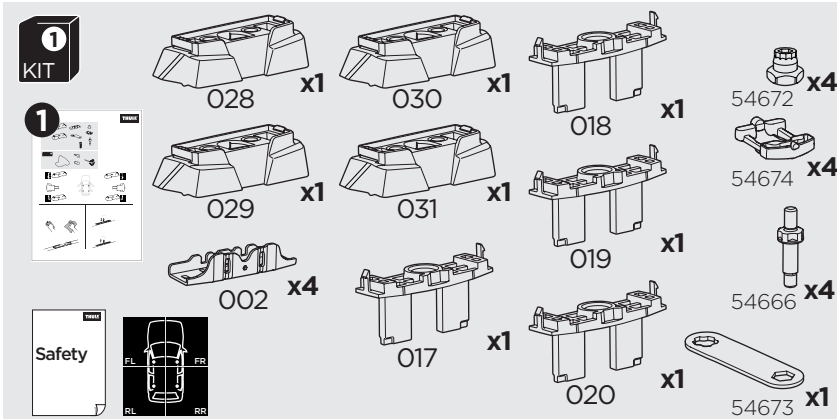

1

Kit 187021

MERCEDES C-Class (W204), 4-dr Sedan, 07-14
 MERCEDES E-Class (W212), 4-dr Sedan, 09-16 / *10-17

*North America
 Without glass roof

ISO 11154-E

This kit is only for vehicles with fixpoint mounting.