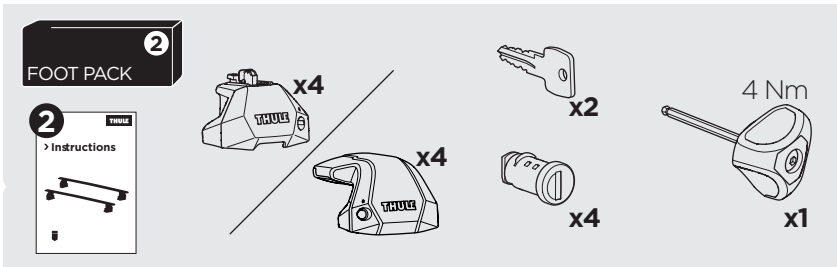

1

Kit 187021

MERCEDES C-Class (W204), 4-dr Sedan, 07-14
 MERCEDES E-Class (W212), 4-dr Sedan, 09-16 / *10-17

*North America
 Without glass roof

ISO 11154-E

This kit is only for vehicles with fixpoint mounting.