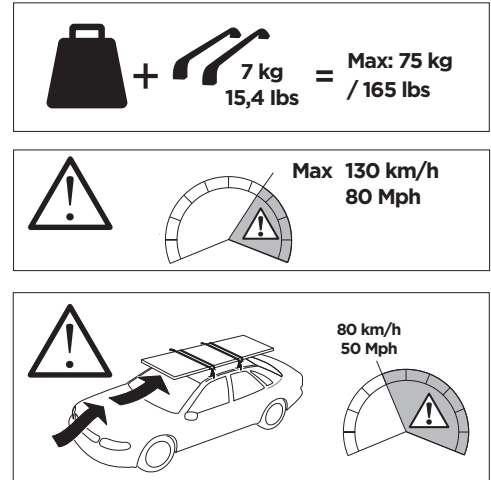

1

Kit 187021

MERCEDES C-Class (W204), 4-dr Sedan, 07-14
 MERCEDES E-Class (W212), 4-dr Sedan, 09-16 / *10-17

*North America
 Without glass roof

ISO 11154-E

This kit is only for vehicles with fixpoint mounting.