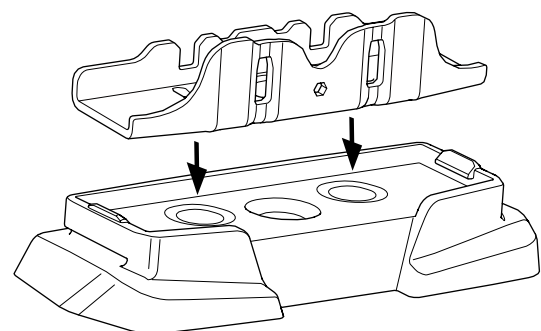

1

Kit 187022

DACIA Dokker, 4-dr Van, 12-
FORD Tourneo Connect, 5-dr Bus, 03-13
FORD Transit Connect, 4-dr Van, 03-13
MERCEDES Citan, 4-dr Van, 12-
NISSAN Kubistar, 5-dr Van, 97-09
RENAULT Kangoo, 5-dr Van, 97-07, 08-

RENAULT Kangoo Maxi, 5-dr Van, 10-

ISO 11154-E

This kit is only for vehicles with fixpoint mounting.

1 KIT

1

004 x4

45 mm x2

51344

65 mm x2

50604

019 x4

51337 x1

Safety

7 kg
15,4 lbs

Max: 100 kg
/ 220 lbs

Max 130 km/h
80 Mph

80 km/h
50 Mph

2 FOOT PACK

2

Instructions

THULE

x4

x2

x4

x1

1

2