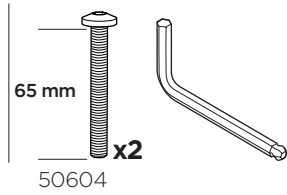

RENAULT Kangoo Maxi, 5-dr Van, 10-

ISO 11154-E

This kit is only for vehicles with fixpoint mounting.

1 KIT

1

004 x4

45 mm x2

51344

x1

1

2

3

4

5