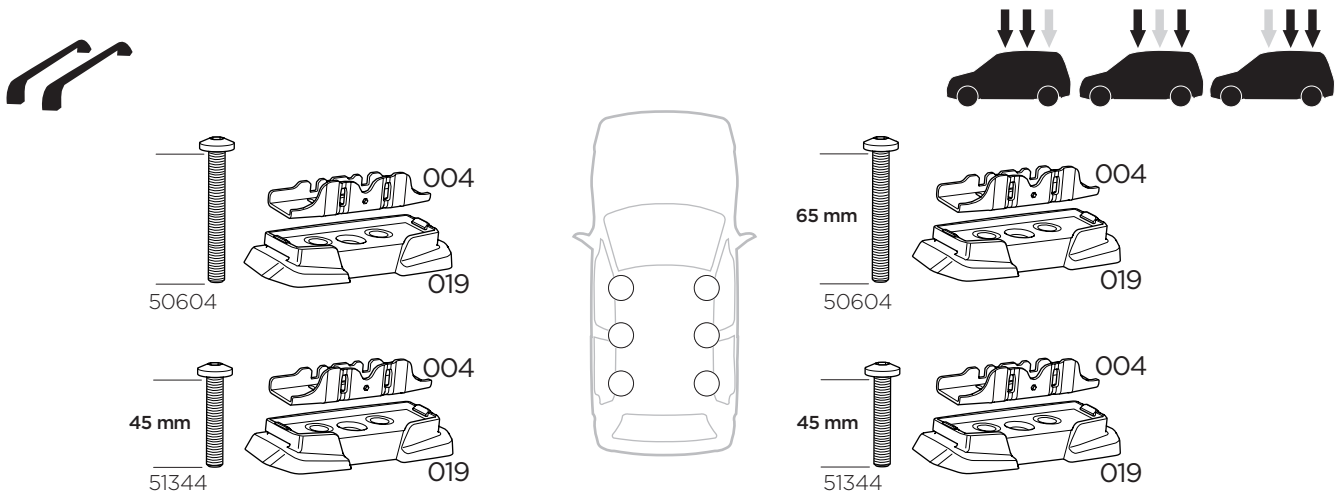

1

Kit 187022

DACIA Dokker, 4-dr Van, 12-
FORD Tourneo Connect, 5-dr Bus, 03-13
FORD Transit Connect, 4-dr Van, 03-13
MERCEDES Citan, 4-dr Van, 12-
NISSAN Kubistar, 5-dr Van, 97-09
RENAULT Kangoo, 5-dr Van, 97-07, 08-

RENAULT Kangoo Maxi, 5-dr Van, 10-

ISO 11154-E

This kit is only for vehicles with fixpoint mounting.

1 KIT

1

004 x4

45 mm x2

51344

65 mm x2

50604

019 x4

51337 x1

Safety

7 kg
15,4 lbs

Max: 100 kg
/ 220 lbs

Max 130 km/h
80 Mph

80 km/h
50 Mph

2 FOOT PACK

2

Instructions

THULE

x4

x2

x4

x1

1