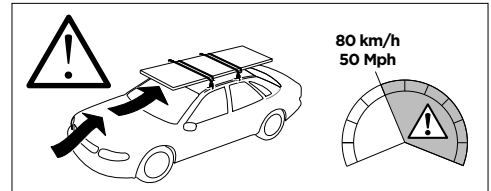

1

Kit 145231

RENAULT Clio (Mk. V), 5-dr Hatchback, 20-

ISO 11154-E

1 KIT