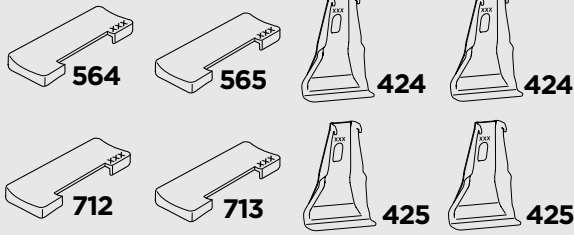

1

Kit 145231

RENAULT Clio (Mk. V), 5-dr Hatchback, 20-

ISO 11154-E

1 KIT