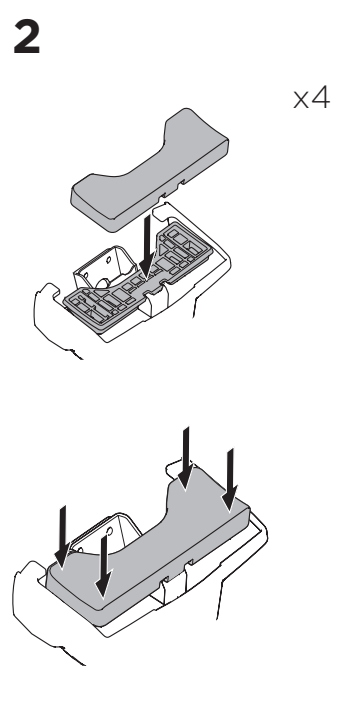

1

Kit 145272

HYUNDAI i10, 5-dr Hatchback, 20-

ISO 11154-E

5562403001

Bring your life
thule.com

THULE WingBar Evo	THULE WingBar Edge	THULE WingBar	THULE SquareBar Evo	Evo X (scale)	Edge X (scale)
HYUNDAI i10, 5-dr Hatchback, 20-				7	K

THULE ProBar Evo	THULE SlideBar Evo	X (mm/inch)		
HYUNDAI i10, 5-dr Hatchback, 20-		1021 mm / 40 1/4"		

THULE WingBar Evo	THULE WingBar Edge	THULE WingBar	THULE SquareBar Evo	Evo Y (scale)	Edge Y (scale)
HYUNDAI i10, 5-dr Hatchback, 20-				33,5	L

THULE ProBar Evo	THULE SlideBar Evo	Y (mm/inch)		
HYUNDAI i10, 5-dr Hatchback, 20-		986 mm / 38 7/8"		

	W (mm/inch)	Z (mm/inch)
HYUNDAI i10, 5-dr Hatchback, 20-	700 mm / 27 1/2"	240 mm / 9 1/2"