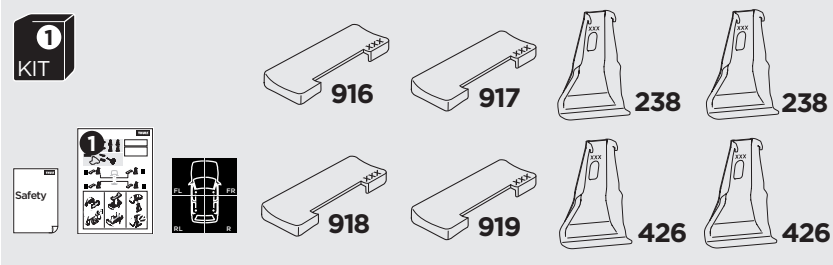

1

Kit 145272

HYUNDAI i10, 5-dr Hatchback, 20-

ISO 11154-E

5562403001

Bring your life
thule.com

THULE WingBar Evo	THULE WingBar Edge	THULE WingBar	THULE SquareBar Evo	Evo X (scale)	Edge X (scale)
HYUNDAI i10, 5-dr Hatchback, 20-				7	K

THULE ProBar Evo	THULE SlideBar Evo	X (mm/inch)		
HYUNDAI i10, 5-dr Hatchback, 20-		1021 mm / 40 1/4"		

THULE WingBar Evo	THULE WingBar Edge	THULE WingBar	THULE SquareBar Evo	Evo Y (scale)	Edge Y (scale)
HYUNDAI i10, 5-dr Hatchback, 20-				33,5	L

THULE ProBar Evo	THULE SlideBar Evo	Y (mm/inch)		
HYUNDAI i10, 5-dr Hatchback, 20-		986 mm / 38 7/8"		

	W (mm/inch)	Z (mm/inch)
HYUNDAI i10, 5-dr Hatchback, 20-	700 mm / 27 1/2"	240 mm / 9 1/2"