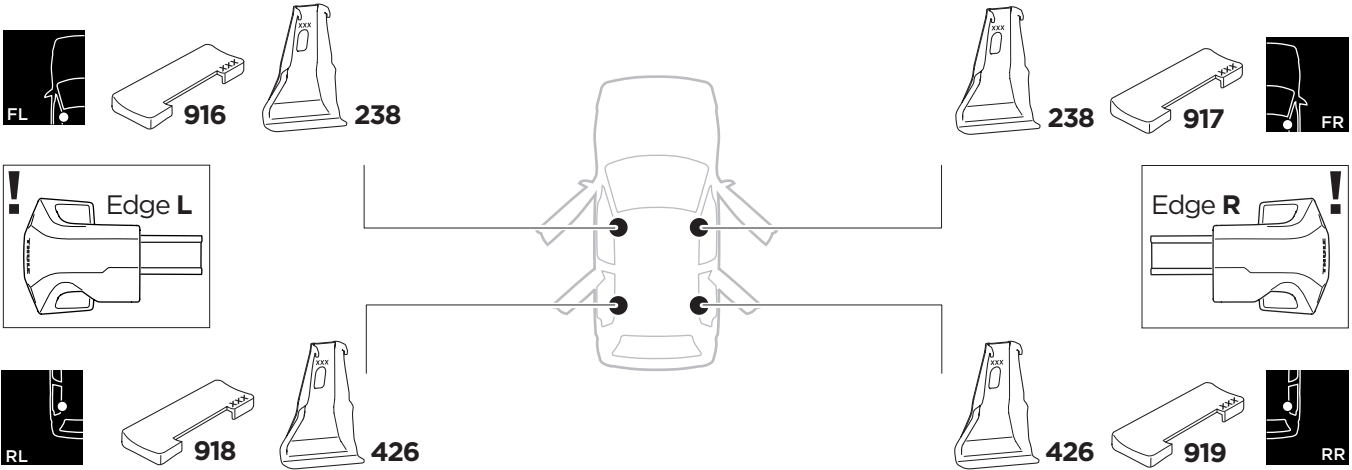

1

Kit 145272

HYUNDAI i10, 5-dr Hatchback, 20-

ISO 11154-E

5562403001

Bring your life
thule.com

THULE WingBar Evo	THULE WingBar Edge	THULE WingBar	THULE SquareBar Evo	Evo X (scale)	Edge X (scale)
HYUNDAI i10, 5-dr Hatchback, 20-				7	K

THULE ProBar Evo	THULE SlideBar Evo	X (mm/inch)		
HYUNDAI i10, 5-dr Hatchback, 20-		1021 mm / 40 1/4"		

THULE WingBar Evo	THULE WingBar Edge	THULE WingBar	THULE SquareBar Evo	Evo Y (scale)	Edge Y (scale)
HYUNDAI i10, 5-dr Hatchback, 20-				33,5	L

THULE ProBar Evo	THULE SlideBar Evo	Y (mm/inch)		
HYUNDAI i10, 5-dr Hatchback, 20-		986 mm / 38 7/8"		

	W (mm/inch)	Z (mm/inch)
HYUNDAI i10, 5-dr Hatchback, 20-	700 mm / 27 1/2"	240 mm / 9 1/2"