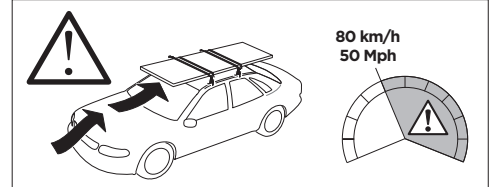

1

Kit 145272

HYUNDAI i10, 5-dr Hatchback, 20-

ISO 11154-E

5562403001

Bring your life
thule.com