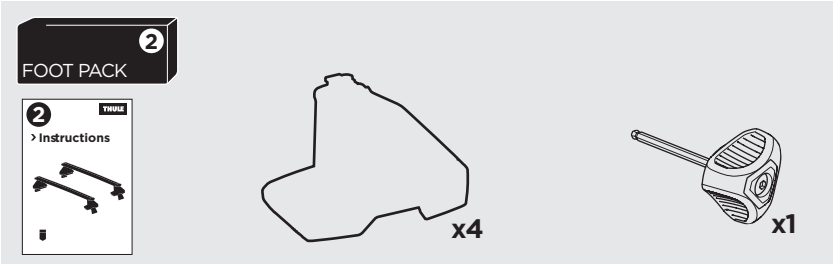

1

Kit 145272

HYUNDAI i10, 5-dr Hatchback, 20-

ISO 11154-E

5562403001

Bring your life
thule.com

THULE WingBar Evo	THULE WingBar Edge	THULE WingBar	THULE SquareBar Evo	Evo X (scale)	Edge X (scale)
HYUNDAI i10, 5-dr Hatchback, 20-				7	K

THULE ProBar Evo	THULE SlideBar Evo	X (mm/inch)		
HYUNDAI i10, 5-dr Hatchback, 20-		1021 mm / 40 1/4"		

THULE WingBar Evo	THULE WingBar Edge	THULE WingBar	THULE SquareBar Evo	Evo Y (scale)	Edge Y (scale)
HYUNDAI i10, 5-dr Hatchback, 20-				33,5	L

THULE ProBar Evo	THULE SlideBar Evo	Y (mm/inch)		
HYUNDAI i10, 5-dr Hatchback, 20-		986 mm / 38 7/8"		

	W (mm/inch)	Z (mm/inch)
HYUNDAI i10, 5-dr Hatchback, 20-	700 mm / 27 1/2"	240 mm / 9 1/2"