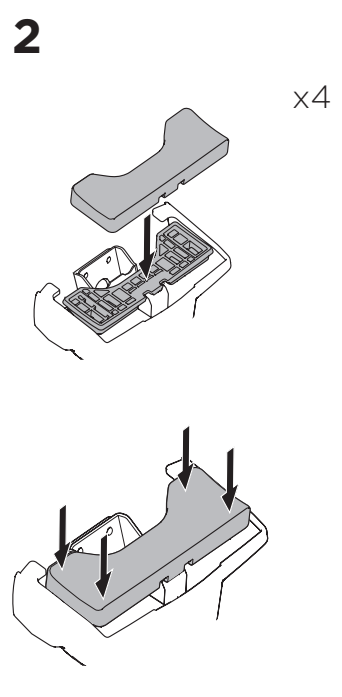

1

Kit 145281

OPEL Astra, 5-dr Hatchback, 10-15

ISO 11154-E

THULE WingBar Evo	THULE WingBar Edge	THULE WingBar	THULE SquareBar Evo	Evo X (scale)	Edge X (scale)
OPEL Astra, 5-dr Hatchback, 10-15				35,5	H
THULE ProBar Evo	THULE SlideBar Evo				X (mm/inch)
OPEL Astra, 5-dr Hatchback, 10-15				1006 mm / 39 5/8"	

THULE WingBar Evo	THULE WingBar Edge	THULE WingBar	THULE SquareBar Evo	Evo Y (scale)	Edge Y (scale)
OPEL Astra, 5-dr Hatchback, 10-15				28,5	D
THULE ProBar Evo	THULE SlideBar Evo				Y (mm/inch)
OPEL Astra, 5-dr Hatchback, 10-15				936 mm / 36 7/8"	

	W (mm/inch)	Z (mm/inch)
OPEL Astra, 5-dr Hatchback, 10-15	710 mm / 28"	270 mm / 10 5/8"