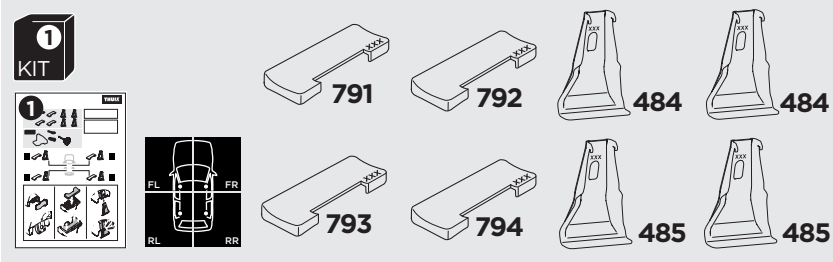

1

Kit 145281

OPEL Astra, 5-dr Hatchback, 10-15

ISO 11154-E

THULE WingBar Evo	THULE WingBar Edge	THULE WingBar	THULE SquareBar Evo	Evo X (scale)	Edge X (scale)
OPEL Astra, 5-dr Hatchback, 10-15				35,5	H
THULE ProBar Evo	THULE SlideBar Evo				X (mm/inch)
OPEL Astra, 5-dr Hatchback, 10-15				1006 mm / 39 5/8"	

THULE WingBar Evo	THULE WingBar Edge	THULE WingBar	THULE SquareBar Evo	Evo Y (scale)	Edge Y (scale)
OPEL Astra, 5-dr Hatchback, 10-15				28,5	D
THULE ProBar Evo	THULE SlideBar Evo				Y (mm/inch)
OPEL Astra, 5-dr Hatchback, 10-15				936 mm / 36 7/8"	

	W (mm/inch)	Z (mm/inch)
OPEL Astra, 5-dr Hatchback, 10-15	710 mm / 28"	270 mm / 10 5/8"