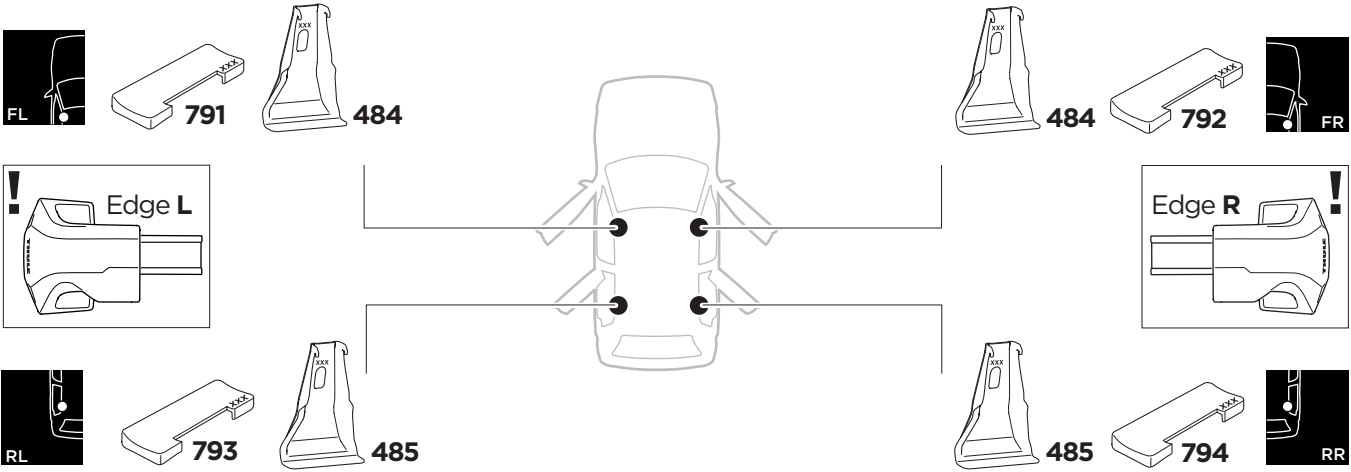

1

Kit 145281

OPEL Astra, 5-dr Hatchback, 10-15

ISO 11154-E

THULE WingBar Evo	THULE WingBar Edge	THULE WingBar	THULE SquareBar Evo	Evo X (scale)	Edge X (scale)
OPEL Astra, 5-dr Hatchback, 10-15				35,5	H
THULE ProBar Evo	THULE SlideBar Evo				X (mm/inch)
OPEL Astra, 5-dr Hatchback, 10-15				1006 mm / 39 5/8"	

THULE WingBar Evo	THULE WingBar Edge	THULE WingBar	THULE SquareBar Evo	Evo Y (scale)	Edge Y (scale)
OPEL Astra, 5-dr Hatchback, 10-15				28,5	D
THULE ProBar Evo	THULE SlideBar Evo				Y (mm/inch)
OPEL Astra, 5-dr Hatchback, 10-15				936 mm / 36 7/8"	

	W (mm/inch)	Z (mm/inch)
OPEL Astra, 5-dr Hatchback, 10-15	710 mm / 28"	270 mm / 10 5/8"