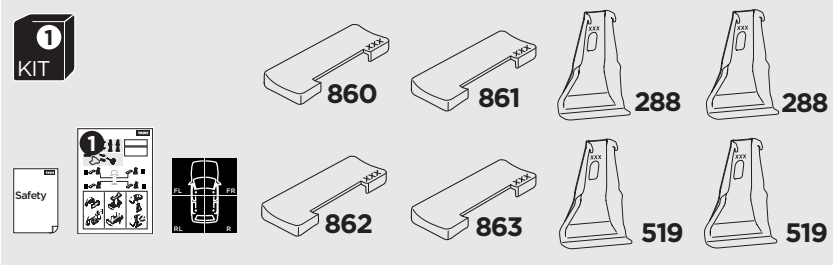

1

Kit 145308

HYUNDAI Tuscon, 5-dr SUV, 22-

ISO 11154-E

THULE WingBar Evo	THULE WingBar Edge	THULE WingBar	THULE SquareBar Evo	Evo X (scale)	Edge X (scale)
HYUNDAI Tuscon, 5-dr SUV, 22-				44	I

THULE ProBar Evo	THULE SlideBar Evo	X (mm/inch)		
HYUNDAI Tuscon, 5-dr SUV, 22-		1091 mm / 43"		

THULE WingBar Evo	THULE WingBar Edge	THULE WingBar	THULE SquareBar Evo	Evo Y (scale)	Edge Y (scale)
HYUNDAI Tuscon, 5-dr SUV, 22-				39	A

THULE ProBar Evo	THULE SlideBar Evo	Y (mm/inch)		
HYUNDAI Tuscon, 5-dr SUV, 22-		1041 mm / 41"		

	W (mm/inch)	Z (mm/inch)
HYUNDAI Tuscon, 5-dr SUV, 22-	710 mm / 28"	285 mm / 11 1/4"