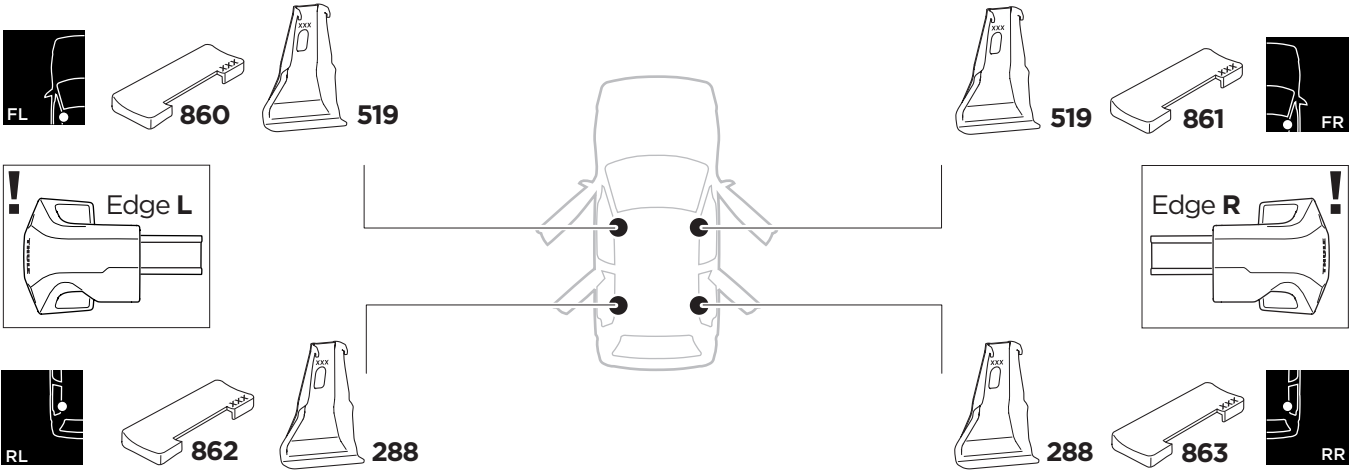

1

Kit 145308

HYUNDAI Tuscon, 5-dr SUV, 22-

ISO 11154-E

THULE WingBar Evo	THULE WingBar Edge	THULE WingBar	THULE SquareBar Evo	Evo X (scale)	Edge X (scale)
HYUNDAI Tuscon, 5-dr SUV, 22-				44	I

THULE ProBar Evo	THULE SlideBar Evo	X (mm/inch)		
HYUNDAI Tuscon, 5-dr SUV, 22-		1091 mm / 43"		

THULE WingBar Evo	THULE WingBar Edge	THULE WingBar	THULE SquareBar Evo	Evo Y (scale)	Edge Y (scale)
HYUNDAI Tuscon, 5-dr SUV, 22-				39	A

THULE ProBar Evo	THULE SlideBar Evo	Y (mm/inch)		
HYUNDAI Tuscon, 5-dr SUV, 22-		1041 mm / 41"		

	W (mm/inch)	Z (mm/inch)
HYUNDAI Tuscon, 5-dr SUV, 22-	710 mm / 28"	285 mm / 11 1/4"