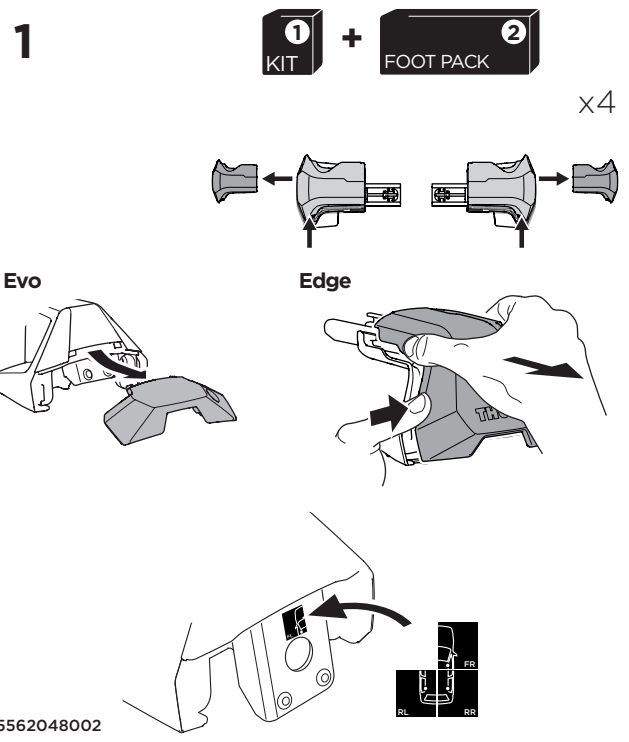

## Kit 145316

HONDA Civic, 5-dr Hatchback, 22-

ISO 11154-E

5562048002

Bring your life  
thule.com

THULE WingBar Evo	THULE WingBar Edge	THULE WingBar	THULE SquareBar Evo	<b>Evo X (scale)</b>	<b>Edge X (scale)</b>
<b>HONDA Civic, 5-dr Hatchback, 22-</b>				<b>37,5</b>	<b>D</b>

THULE ProBar Evo	THULE SlideBar Evo	<b>X (mm/inch)</b>		
<b>HONDA Civic, 5-dr Hatchback, 22-</b>		<b>1026 mm / 40 3/8"</b>		

THULE WingBar Evo	THULE WingBar Edge	THULE WingBar	THULE SquareBar Evo	<b>Evo Y (scale)</b>	<b>Edge Y (scale)</b>
<b>HONDA Civic, 5-dr Hatchback, 22-</b>				<b>34</b>	<b>K</b>

THULE ProBar Evo	THULE SlideBar Evo	<b>Y (mm/inch)</b>		
<b>HONDA Civic, 5-dr Hatchback, 22-</b>		<b>991 mm / 39"</b>		

	<b>W (mm/inch)</b>	<b>Z (mm/inch)</b>
<b>HONDA Civic, 5-dr Hatchback, 22-</b>	<b>607 mm / 23 7/8"</b>	<b>263 mm / 10 3/8"</b>