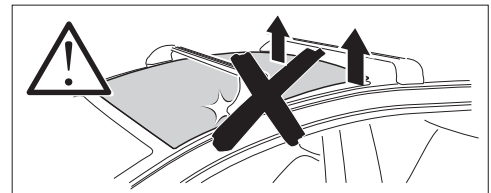

1

Kit 145316

HONDA Civic, 5-dr Hatchback, 22-

ISO 11154-E