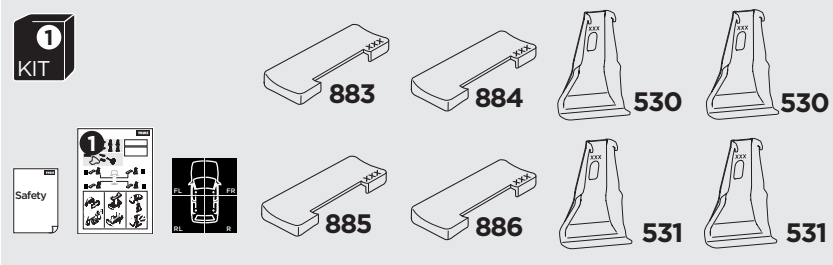

# 1

## Kit 145316

HONDA Civic, 5-dr Hatchback, 22-

ISO 11154-E

5562048002

Bring your life  
thule.com

THULE WingBar Evo	THULE WingBar Edge	THULE WingBar	THULE SquareBar Evo	<b>Evo X (scale)</b>	<b>Edge X (scale)</b>
<b>HONDA Civic, 5-dr Hatchback, 22-</b>				<b>37,5</b>	<b>D</b>

THULE ProBar Evo	THULE SlideBar Evo	<b>X (mm/inch)</b>		
<b>HONDA Civic, 5-dr Hatchback, 22-</b>		<b>1026 mm / 40 3/8"</b>		

THULE WingBar Evo	THULE WingBar Edge	THULE WingBar	THULE SquareBar Evo	<b>Evo Y (scale)</b>	<b>Edge Y (scale)</b>
<b>HONDA Civic, 5-dr Hatchback, 22-</b>				<b>34</b>	<b>K</b>

THULE ProBar Evo	THULE SlideBar Evo	<b>Y (mm/inch)</b>		
<b>HONDA Civic, 5-dr Hatchback, 22-</b>		<b>991 mm / 39"</b>		

	<b>W (mm/inch)</b>	<b>Z (mm/inch)</b>
<b>HONDA Civic, 5-dr Hatchback, 22-</b>	<b>607 mm / 23 7/8"</b>	<b>263 mm / 10 3/8"</b>