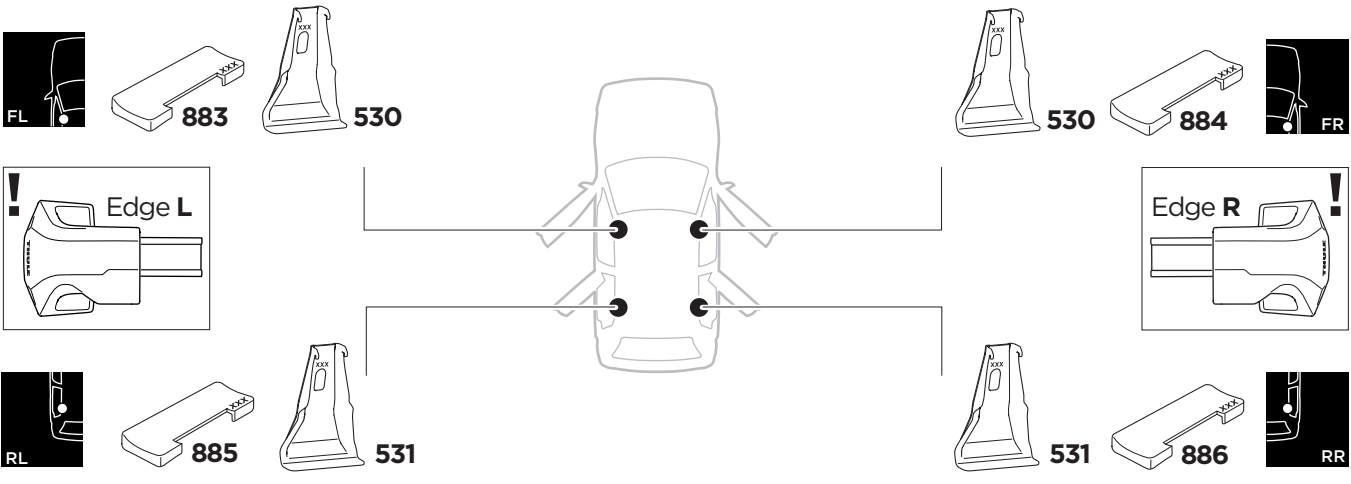

# 1

## Kit 145316

HONDA Civic, 5-dr Hatchback, 22-

ISO 11154-E

5562048002

Bring your life  
thule.com

THULE WingBar Evo	THULE WingBar Edge	THULE WingBar	THULE SquareBar Evo	<b>Evo X (scale)</b>	<b>Edge X (scale)</b>
<b>HONDA Civic, 5-dr Hatchback, 22-</b>				<b>37,5</b>	<b>D</b>

THULE ProBar Evo	THULE SlideBar Evo	<b>X (mm/inch)</b>		
<b>HONDA Civic, 5-dr Hatchback, 22-</b>		<b>1026 mm / 40 3/8"</b>		

THULE WingBar Evo	THULE WingBar Edge	THULE WingBar	THULE SquareBar Evo	<b>Evo Y (scale)</b>	<b>Edge Y (scale)</b>
<b>HONDA Civic, 5-dr Hatchback, 22-</b>				<b>34</b>	<b>K</b>

THULE ProBar Evo	THULE SlideBar Evo	<b>Y (mm/inch)</b>		
<b>HONDA Civic, 5-dr Hatchback, 22-</b>		<b>991 mm / 39"</b>		

	<b>W (mm/inch)</b>	<b>Z (mm/inch)</b>
<b>HONDA Civic, 5-dr Hatchback, 22-</b>	<b>607 mm / 23 7/8"</b>	<b>263 mm / 10 3/8"</b>