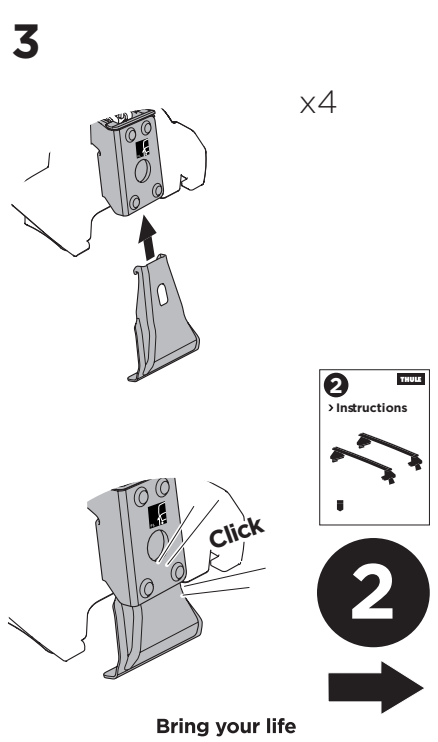

## Kit 145316

HONDA Civic, 5-dr Hatchback, 22-

ISO 11154-E

5562048002

Bring your life  
thule.com

THULE WingBar Evo	THULE WingBar Edge	THULE WingBar	THULE SquareBar Evo	<b>Evo X (scale)</b>	<b>Edge X (scale)</b>
<b>HONDA Civic, 5-dr Hatchback, 22-</b>				<b>37,5</b>	<b>D</b>