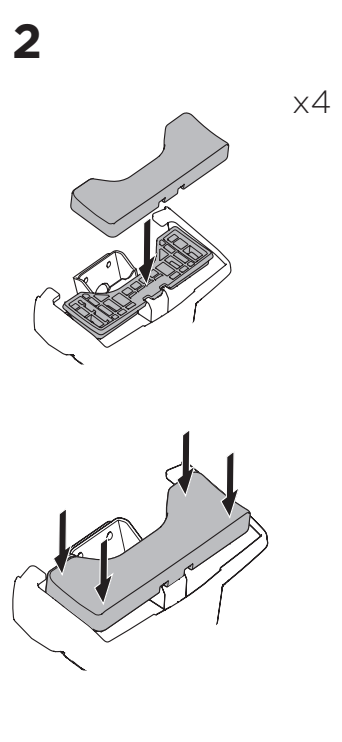

## Kit 145316

HONDA Civic, 5-dr Hatchback, 22-

ISO 11154-E

5562048002

Bring your life  
thule.com

THULE WingBar Evo	THULE WingBar Edge	THULE WingBar	THULE SquareBar Evo	<b>Evo X (scale)</b>	<b>Edge X (scale)</b>
<b>HONDA Civic, 5-dr Hatchback, 22-</b>				<b>37,5</b>	<b>D</b>

THULE ProBar Evo	THULE SlideBar Evo	<b>X (mm/inch)</b>		
<b>HONDA Civic, 5-dr Hatchback, 22-</b>		<b>1026 mm / 40 3/8"</b>		

THULE WingBar Evo	THULE WingBar Edge	THULE WingBar	THULE SquareBar Evo	<b>Evo Y (scale)</b>	<b>Edge Y (scale)</b>
<b>HONDA Civic, 5-dr Hatchback, 22-</b>				<b>34</b>	<b>K</b>