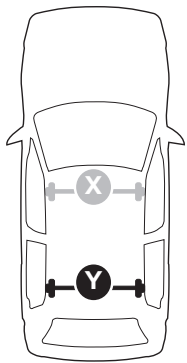

## Kit 145316

HONDA Civic, 5-dr Hatchback, 22-

ISO 11154-E

5562048002

Bring your life  
thule.com

THULE WingBar Evo	THULE WingBar Edge	THULE WingBar	THULE SquareBar Evo	<b>Evo X (scale)</b>	<b>Edge X (scale)</b>
<b>HONDA Civic, 5-dr Hatchback, 22-</b>				<b>37,5</b>	<b>D</b>

THULE ProBar Evo	THULE SlideBar Evo	<b>X (mm/inch)</b>		
<b>HONDA Civic, 5-dr Hatchback, 22-</b>		<b>1026 mm / 40 3/8"</b>		

THULE WingBar Evo	THULE WingBar Edge	THULE WingBar	THULE SquareBar Evo	<b>Evo Y (scale)</b>	<b>Edge Y (scale)</b>
<b>HONDA Civic, 5-dr Hatchback, 22-</b>				<b>34</b>	<b>K</b>