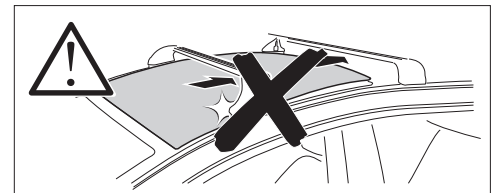

1

Kit 186145

PEUGEOT 308 SW, 5-dr Estate, 22-

ISO 11154-E

This kit is only for vehicles with flush railing.

1 KIT
Safety

O46 x4 O66 x4 O32 x4 Spare Part 54201 x4

Max: 60 kg / 132 lbs

Max 130 km/h / 80 Mph

2 FOOT PACK

Instructions

4 Nm x1

80 km/h / 50 Mph

1 KIT + **2 FOOT PACK**

1 Evo

Edge