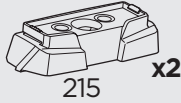

# Kit 187122

LAND ROVER Defender 90, 5-dr SUV, 20-  
LAND ROVER Defender 110, 5-dr SUV, 20-

This kit is only for vehicles with T-Profile.

+  7 kg  
15,4 lbs = Max: 100 kg  
/ 220 lbs

+  10,5 kg  
21,1 lbs = Max: 150 kg  
/ 330 lbs

Max 130 km/h  
80 Mph

80 km/h  
50 Mph

ISO 11154-E

This kit is only for vehicles with T-Profile.

**1**  
KIT

**Safety**

**i**

This kit is only for vehicles with T-Profile.