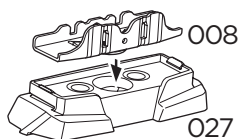

Max 130 km/h  
80 Mph

80 km/h  
50 Mph

ISO 11154-E

This kit is only for vehicles with T-Profile.

**1**  
KIT

**Safety**

**i**

This kit is only for vehicles with T-Profile.