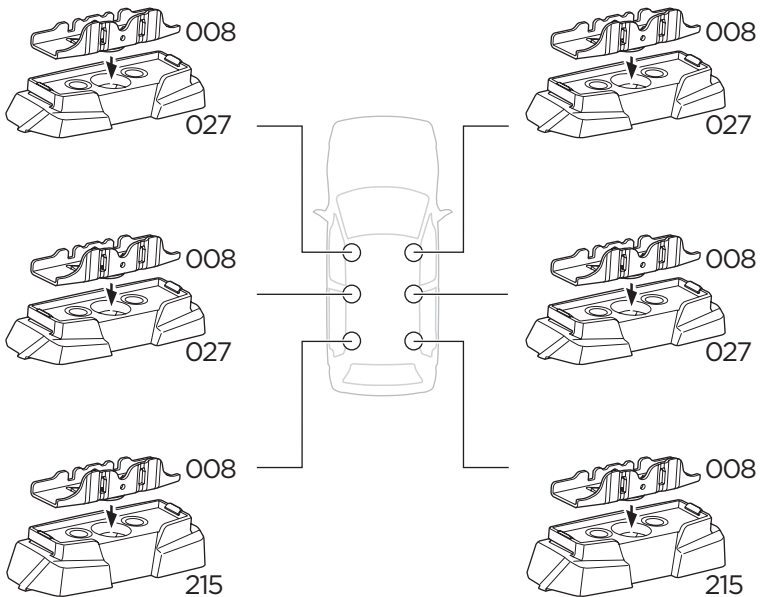

# Kit 187122

LAND ROVER Defender 90, 5-dr SUV, 20-  
LAND ROVER Defender 110, 5-dr SUV, 20-

This kit is only for vehicles with T-Profile.

+  7 kg  
15,4 lbs = Max: 100 kg  
/ 220 lbs

+  10,5 kg  
21,1 lbs = Max: 150 kg  
/ 330 lbs

Max 130 km/h  
80 Mph

80 km/h  
50 Mph

ISO 11154-E

This kit is only for vehicles with T-Profile.

**1**  
KIT

**Safety**

**i**

This kit is only for vehicles with T-Profile.

**i**

1

A

B

2

3

8 Nm

**i**