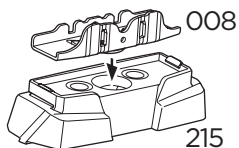

Max 130 km/h  
80 Mph

80 km/h  
50 Mph

ISO 11154-E

This kit is only for vehicles with T-Profile.

**1**  
KIT

**Safety**

**i**

This kit is only for vehicles with T-Profile.