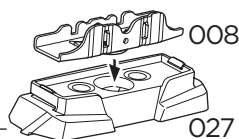

Max 130 km/h  
80 Mph

80 km/h  
50 Mph

ISO 11154-E

This kit is only for vehicles with T-Profile.

**1**  
KIT

**Safety**

**i**

This kit is only for vehicles with T-Profile.