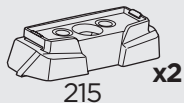

This kit is only for vehicles with T-Profile.

1
KIT

Safety

i