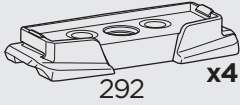

 +  **7 kg**
15,4 lbs = **Max: 100 kg**
/ 220 lbs

  **80 km/h**
50 Mph 

 +  **14 kg**
30,8 lbs = **Max: 150 kg**
/ 330 lbs

ISO 11154-E

This kit is only for vehicles with fixpoint mounting.

i

1

x4

2

x4

3

x4

4

x4

This kit is only for vehicles with fixpoint mounting.

1
KIT