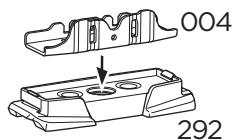

 +  **7 kg**
15,4 lbs = **Max: 100 kg**
/ 220 lbs

  **80 km/h**
50 Mph 

 +  **14 kg**
30,8 lbs = **Max: 150 kg**
/ 330 lbs

ISO 11154-E

This kit is only for vehicles with fixpoint mounting.

i

1

x4