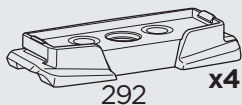

 +  **7 kg**
15,4 lbs = **Max: 100 kg**
/ 220 lbs

  **80 km/h**
50 Mph 

 +  **14 kg**
30,8 lbs = **Max: 150 kg**
/ 330 lbs

ISO 11154-E

This kit is only for vehicles with fixpoint mounting.

i

1

x4

2

x4

3

x4

4

x4

This kit is only for vehicles with fixpoint mounting.

1
KIT