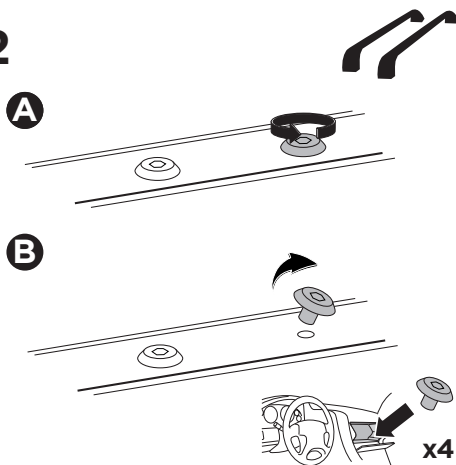

 +  **7 kg**
15,4 lbs = **Max: 100 kg**
/ 220 lbs

  **80 km/h**
50 Mph 

 +  **14 kg**
30,8 lbs = **Max: 150 kg**
/ 330 lbs

ISO 11154-E

This kit is only for vehicles with fixpoint mounting.

i

1

x4

2

x4

3

x4

4

x4

This kit is only for vehicles with fixpoint mounting.

1
KIT