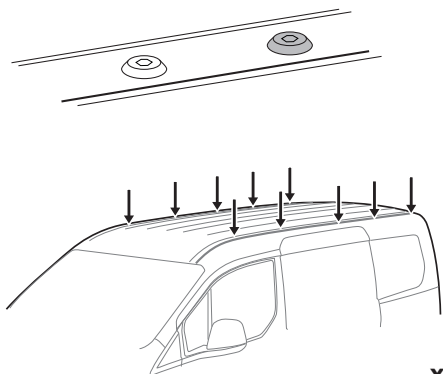

 +  **7 kg**
15,4 lbs = **Max: 100 kg**
/ 220 lbs

  **80 km/h**
50 Mph 

 +  **14 kg**
30,8 lbs = **Max: 150 kg**
/ 330 lbs

ISO 11154-E

This kit is only for vehicles with fixpoint mounting.

i

1

x4