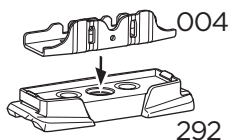

 +  **7 kg**
15,4 lbs = **Max: 100 kg**
/ 220 lbs

  **80 km/h**
50 Mph 

 +  **14 kg**
30,8 lbs = **Max: 150 kg**
/ 330 lbs

ISO 11154-E

This kit is only for vehicles with fixpoint mounting.

i

1

x4