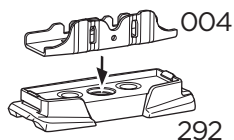

 +  **7 kg**
15,4 lbs = **Max: 100 kg**
/ 220 lbs

  **80 km/h**
50 Mph 

 +  **14 kg**
30,8 lbs = **Max: 150 kg**
/ 330 lbs

ISO 11154-E

This kit is only for vehicles with fixpoint mounting.

i

1

x4

2

x4

3

x4

4

x4

This kit is only for vehicles with fixpoint mounting.

1
KIT