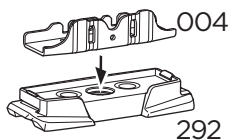

 +  **7 kg**
15,4 lbs = **Max: 100 kg**
/ 220 lbs

  **80 km/h**
50 Mph 

 +  **14 kg**
30,8 lbs = **Max: 150 kg**
/ 330 lbs

ISO 11154-E

This kit is only for vehicles with fixpoint mounting.

i

1

x4