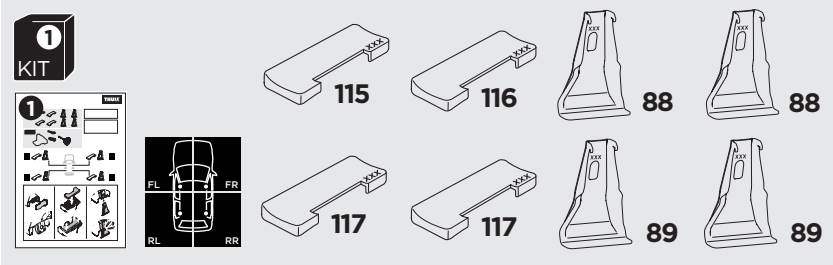

1

Kit 145023

VOLKSWAGEN Golf Sportsvan, 5-dr MPV, 14-20

ISO 11154-E

THULE WingBar Evo	THULE WingBar Edge	THULE WingBar	THULE SquareBar Evo	Evo X (scale)	Edge X (scale)
VOLKSWAGEN Golf Sportsvan, 5-dr MPV, 14-20				43,5	J
THULE ProBar Evo	THULE SlideBar Evo				X (mm/inch)
VOLKSWAGEN Golf Sportsvan, 5-dr MPV, 14-20				1086 mm / 42 3/4"	

THULE WingBar Evo	THULE WingBar Edge	THULE WingBar	THULE SquareBar Evo	Evo Y (scale)	Edge Y (scale)
VOLKSWAGEN Golf Sportsvan, 5-dr MPV, 14-20				36,5	F
THULE ProBar Evo	THULE SlideBar Evo				Y (mm/inch)
VOLKSWAGEN Golf Sportsvan, 5-dr MPV, 14-20				1016 mm / 40"	

	W (mm/inch)	Z (mm/inch)
VOLKSWAGEN Golf Sportsvan, 5-dr MPV, 14-20	790 mm / 31 1/8"	280 mm / 11"