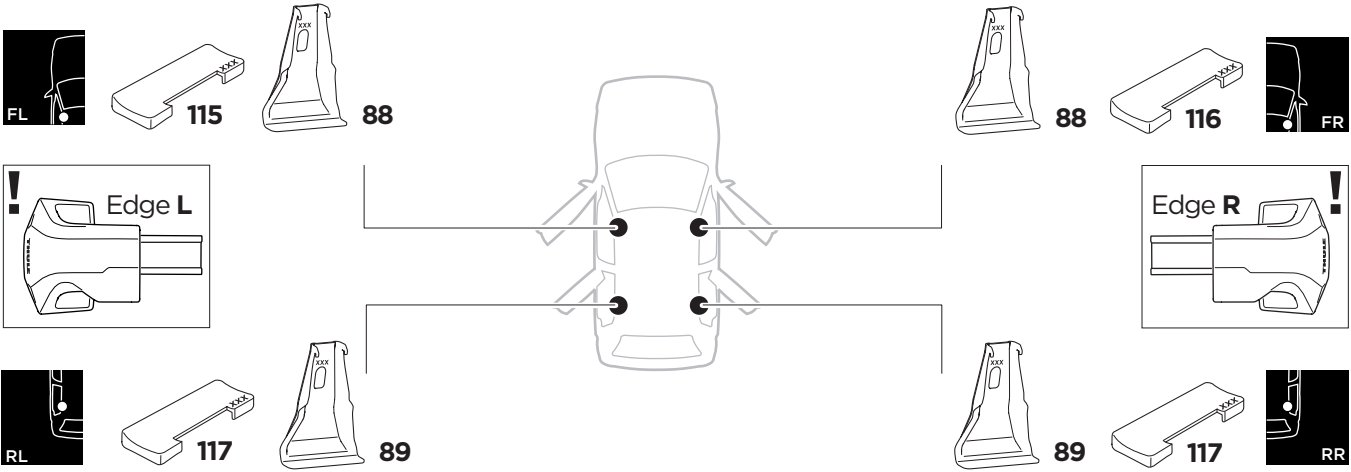

1

Kit 145023

VOLKSWAGEN Golf Sportsvan, 5-dr MPV, 14-20

ISO 11154-E

THULE WingBar Evo	THULE WingBar Edge	THULE WingBar	THULE SquareBar Evo	Evo X (scale)	Edge X (scale)
VOLKSWAGEN Golf Sportsvan, 5-dr MPV, 14-20				43,5	J
THULE ProBar Evo	THULE SlideBar Evo				X (mm/inch)
VOLKSWAGEN Golf Sportsvan, 5-dr MPV, 14-20				1086 mm / 42 3/4"	

THULE WingBar Evo	THULE WingBar Edge	THULE WingBar	THULE SquareBar Evo	Evo Y (scale)	Edge Y (scale)
VOLKSWAGEN Golf Sportsvan, 5-dr MPV, 14-20				36,5	F
THULE ProBar Evo	THULE SlideBar Evo				Y (mm/inch)
VOLKSWAGEN Golf Sportsvan, 5-dr MPV, 14-20				1016 mm / 40"	

	W (mm/inch)	Z (mm/inch)
VOLKSWAGEN Golf Sportsvan, 5-dr MPV, 14-20	790 mm / 31 1/8"	280 mm / 11"