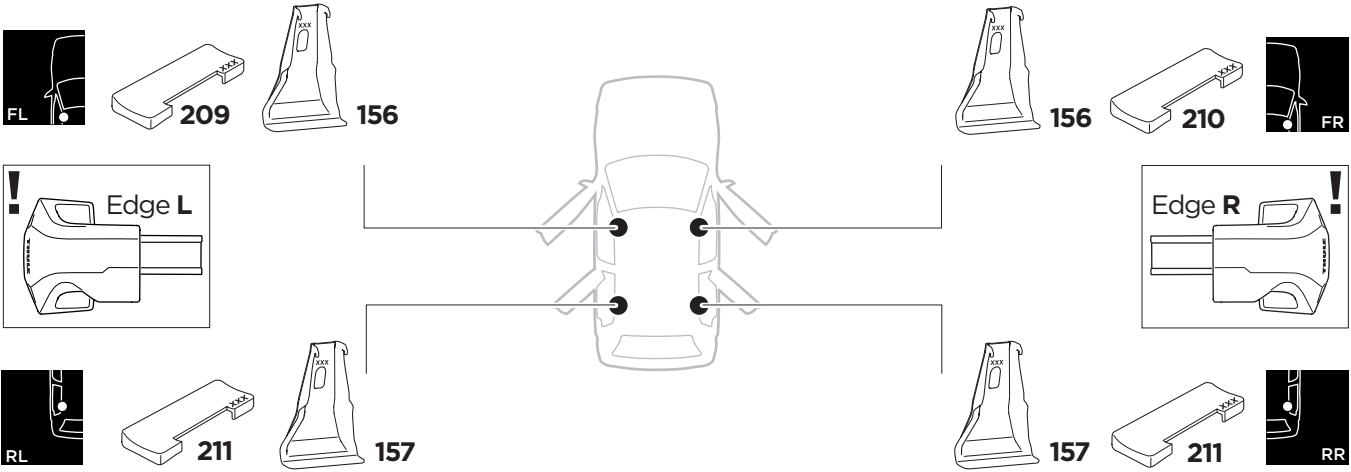

1

Kit 145050

KIA Sportage, 5-dr SUV, 16-

ISO 11154-E

THULE WingBar Evo	THULE WingBar Edge	THULE WingBar	THULE SquareBar Evo	Evo X (scale)	Edge X (scale)
KIA Sportage, 5-dr SUV, 16-				43	K
THULE ProBar Evo	THULE SlideBar Evo				X (mm/inch)
KIA Sportage, 5-dr SUV, 16-				1081 mm / 42 1/2"	

THULE WingBar Evo	THULE WingBar Edge	THULE WingBar	THULE SquareBar Evo	Evo Y (scale)	Edge Y (scale)
KIA Sportage, 5-dr SUV, 16-				39,5	R
THULE ProBar Evo	THULE SlideBar Evo				Y (mm/inch)
KIA Sportage, 5-dr SUV, 16-				1046 mm / 41 1/8"	

	W (mm/inch)	Z (mm/inch)
KIA Sportage, 5-dr SUV, 16-	750 mm / 29 1/2"	250 mm / 9 7/8"