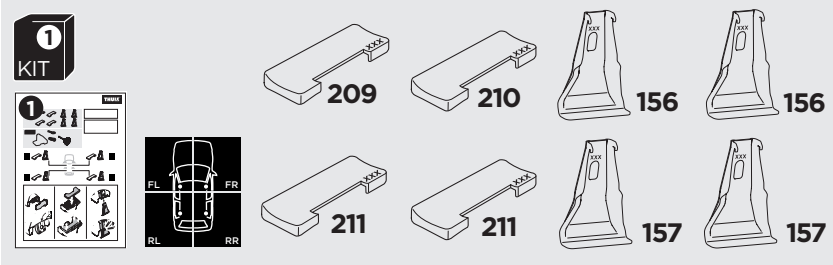

1

Kit 145050

KIA Sportage, 5-dr SUV, 16-

ISO 11154-E

THULE WingBar Evo	THULE WingBar Edge	THULE WingBar	THULE SquareBar Evo	Evo X (scale)	Edge X (scale)
KIA Sportage, 5-dr SUV, 16-				43	K
THULE ProBar Evo	THULE SlideBar Evo				X (mm/inch)
KIA Sportage, 5-dr SUV, 16-				1081 mm / 42 1/2"	

THULE WingBar Evo	THULE WingBar Edge	THULE WingBar	THULE SquareBar Evo	Evo Y (scale)	Edge Y (scale)
KIA Sportage, 5-dr SUV, 16-				39,5	R
THULE ProBar Evo	THULE SlideBar Evo				Y (mm/inch)
KIA Sportage, 5-dr SUV, 16-				1046 mm / 41 1/8"	

	W (mm/inch)	Z (mm/inch)
KIA Sportage, 5-dr SUV, 16-	750 mm / 29 1/2"	250 mm / 9 7/8"