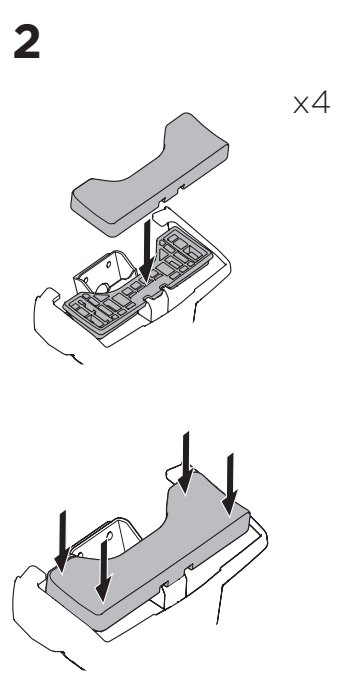

ISO 11154-E

521-5129-01

Bring your life  
 thule.com

THULE WingBar Evo	THULE WingBar Edge	THULE WingBar	THULE SquareBar Evo	Evo X (scale)	Edge X (scale)
TOYOTA Prius+, 5-dr Estate, 12-				43,5	J
TOYOTA Prius+, 5-dr Estate, 12- (with glass roof)				43,5	J
TOYOTA Prius V, 5-dr Wagon, *12-				43,5	J
TOYOTA Prius V, 5-dr Wagon, *12- (with glass roof)				43,5	J