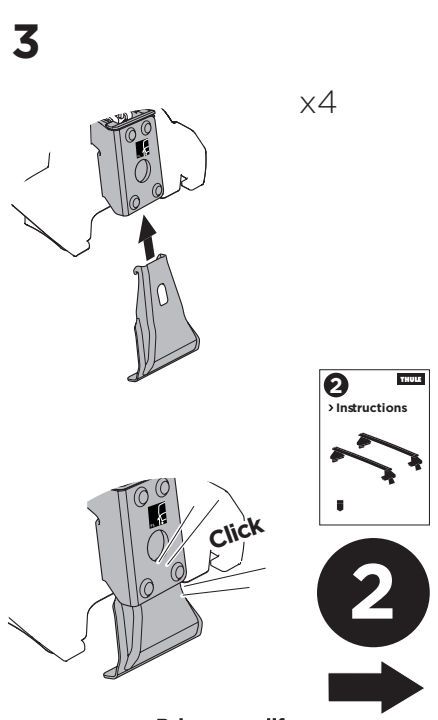

ISO 11154-E

521-5129-01

Bring your life  
 thule.com

THULE WingBar Evo	THULE WingBar Edge	THULE WingBar	THULE SquareBar Evo	Evo X (scale)	Edge X (scale)
TOYOTA Prius+, 5-dr Estate, 12-				43,5	J
TOYOTA Prius+, 5-dr Estate, 12- (with glass roof)				43,5	J
TOYOTA Prius V, 5-dr Wagon, *12-				43,5	J
TOYOTA Prius V, 5-dr Wagon, *12- (with glass roof)				43,5	J