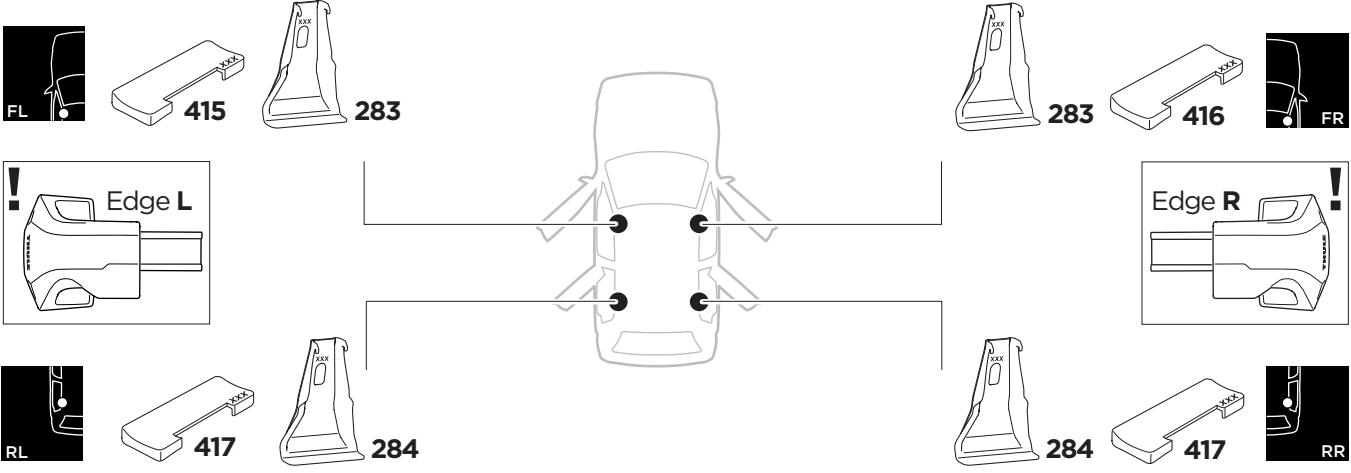

ISO 11154-E

521-5129-01

Bring your life  
 thule.com

THULE WingBar Evo	THULE WingBar Edge	THULE WingBar	THULE SquareBar Evo	Evo X (scale)	Edge X (scale)
TOYOTA Prius+, 5-dr Estate, 12-				43,5	J
TOYOTA Prius+, 5-dr Estate, 12- (with glass roof)				43,5	J
TOYOTA Prius V, 5-dr Wagon, *12-				43,5	J
TOYOTA Prius V, 5-dr Wagon, *12- (with glass roof)				43,5	J