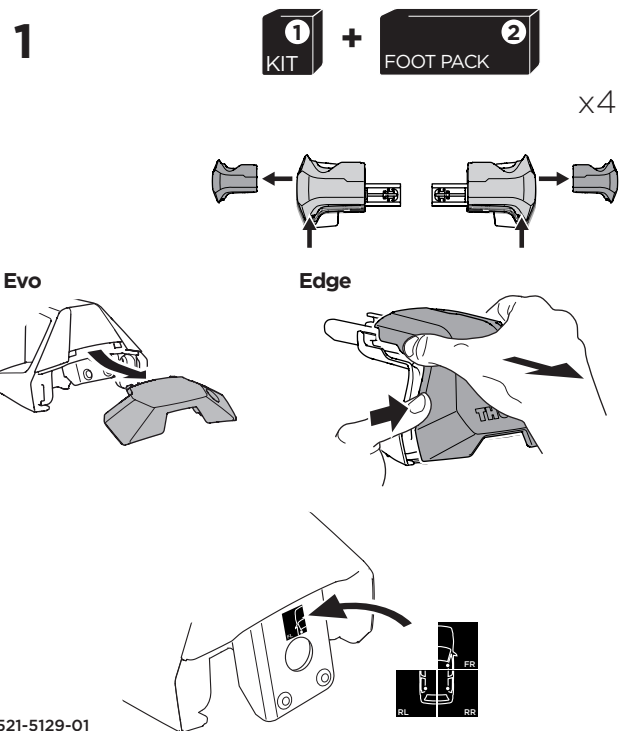

ISO 11154-E

521-5129-01

Bring your life  
 thule.com

THULE WingBar Evo	THULE WingBar Edge	THULE WingBar	THULE SquareBar Evo	Evo X (scale)	Edge X (scale)
TOYOTA Prius+, 5-dr Estate, 12-				43,5	J
TOYOTA Prius+, 5-dr Estate, 12- (with glass roof)				43,5	J
TOYOTA Prius V, 5-dr Wagon, *12-				43,5	J
TOYOTA Prius V, 5-dr Wagon, *12- (with glass roof)				43,5	J