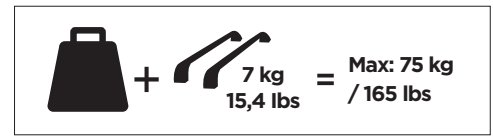

ISO 11154-E

521-5129-01

Bring your life  
 thule.com

THULE WingBar Evo	THULE WingBar Edge	THULE WingBar	THULE SquareBar Evo	Evo X (scale)	Edge X (scale)
TOYOTA Prius+, 5-dr Estate, 12-				43,5	J
TOYOTA Prius+, 5-dr Estate, 12- (with glass roof)				43,5	J
TOYOTA Prius V, 5-dr Wagon, *12-				43,5	J
TOYOTA Prius V, 5-dr Wagon, *12- (with glass roof)				43,5	J