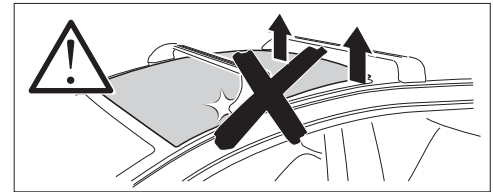

ISO 11154-E

521-5129-01

Bring your life  
 thule.com

THULE WingBar Evo	THULE WingBar Edge	THULE WingBar	THULE SquareBar Evo	Evo X (scale)	Edge X (scale)
TOYOTA Prius+, 5-dr Estate, 12-				43,5	J
TOYOTA Prius+, 5-dr Estate, 12- (with glass roof)				43,5	J
TOYOTA Prius V, 5-dr Wagon, *12-				43,5	J
TOYOTA Prius V, 5-dr Wagon, *12- (with glass roof)				43,5	J