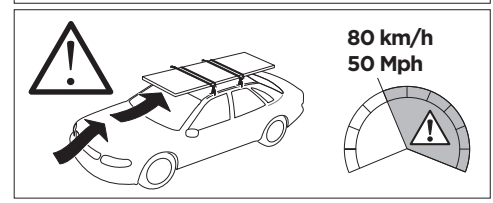

ISO 11154-E

521-5129-01

Bring your life  
 thule.com

THULE WingBar Evo	THULE WingBar Edge	THULE WingBar	THULE SquareBar Evo	Evo X (scale)	Edge X (scale)
TOYOTA Prius+, 5-dr Estate, 12-				43,5	J
TOYOTA Prius+, 5-dr Estate, 12- (with glass roof)				43,5	J
TOYOTA Prius V, 5-dr Wagon, *12-				43,5	J
TOYOTA Prius V, 5-dr Wagon, *12- (with glass roof)				43,5	J