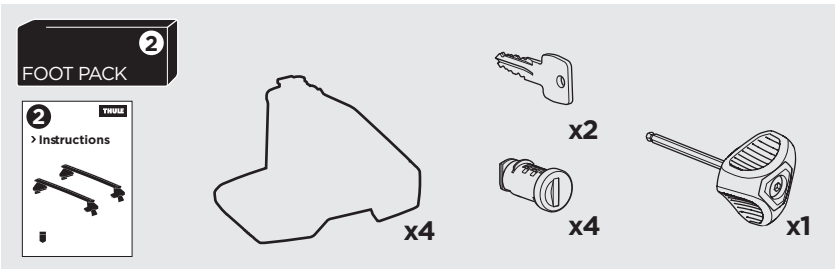

ISO 11154-E

521-5129-01

Bring your life  
 thule.com

THULE WingBar Evo	THULE WingBar Edge	THULE WingBar	THULE SquareBar Evo	Evo X (scale)	Edge X (scale)
TOYOTA Prius+, 5-dr Estate, 12-				43,5	J
TOYOTA Prius+, 5-dr Estate, 12- (with glass roof)				43,5	J
TOYOTA Prius V, 5-dr Wagon, *12-				43,5	J
TOYOTA Prius V, 5-dr Wagon, *12- (with glass roof)				43,5	J