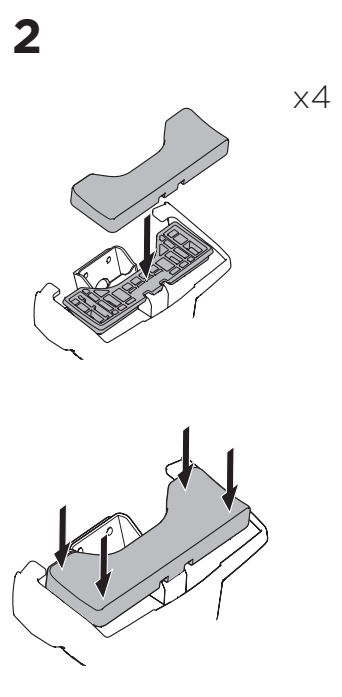

## Kit 145130

SCION iM, 5-dr Hatchback, 16-16

TOYOTA Auris, 5-dr Hatchback, 13-19

TOYOTA Corolla, 5-dr Hatchback, 13-18

TOYOTA Corolla iM, 5-dr Hatchback, \*17-18

\*North America

ISO 11154-E

THULE WingBar Evo	THULE WingBar Edge	THULE WingBar	THULE SquareBar Evo	Evo X (scale)	Edge X (scale)
SCION iM, 5-dr Hatchback, 16-16				31	Q
TOYOTA Auris, 5-dr Hatchback, 13-19				31	Q
TOYOTA Corolla, 5-dr Hatchback, 13-18				31	Q
TOYOTA Corolla iM, 5-dr Hatchback, *17-18				31	Q

THULE ProBar Evo	THULE SlideBar Evo	X (mm/inch)
SCION iM, 5-dr Hatchback, 16-16		961 mm / 37 7/8"
TOYOTA Auris, 5-dr Hatchback, 13-19		961 mm / 37 7/8"
TOYOTA Corolla, 5-dr Hatchback, 13-18		961 mm / 37 7/8"
TOYOTA Corolla iM, 5-dr Hatchback, *17-18		961 mm / 37 7/8"