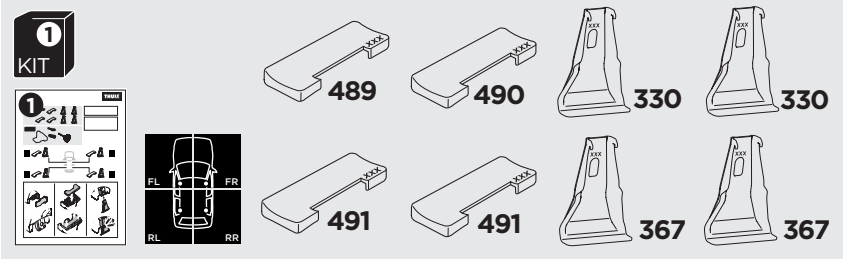

## Kit 145130

SCION iM, 5-dr Hatchback, 16-16

TOYOTA Auris, 5-dr Hatchback, 13-19

TOYOTA Corolla, 5-dr Hatchback, 13-18

TOYOTA Corolla iM, 5-dr Hatchback, \*17-18

\*North America

ISO 11154-E

THULE WingBar Evo	THULE WingBar Edge	THULE WingBar	THULE SquareBar Evo	Evo X (scale)	Edge X (scale)
SCION iM, 5-dr Hatchback, 16-16				31	Q
TOYOTA Auris, 5-dr Hatchback, 13-19				31	Q
TOYOTA Corolla, 5-dr Hatchback, 13-18				31	Q
TOYOTA Corolla iM, 5-dr Hatchback, *17-18				31	Q

THULE ProBar Evo	THULE SlideBar Evo	X (mm/inch)
SCION iM, 5-dr Hatchback, 16-16		961 mm / 37 7/8"
TOYOTA Auris, 5-dr Hatchback, 13-19		961 mm / 37 7/8"
TOYOTA Corolla, 5-dr Hatchback, 13-18		961 mm / 37 7/8"
TOYOTA Corolla iM, 5-dr Hatchback, *17-18		961 mm / 37 7/8"