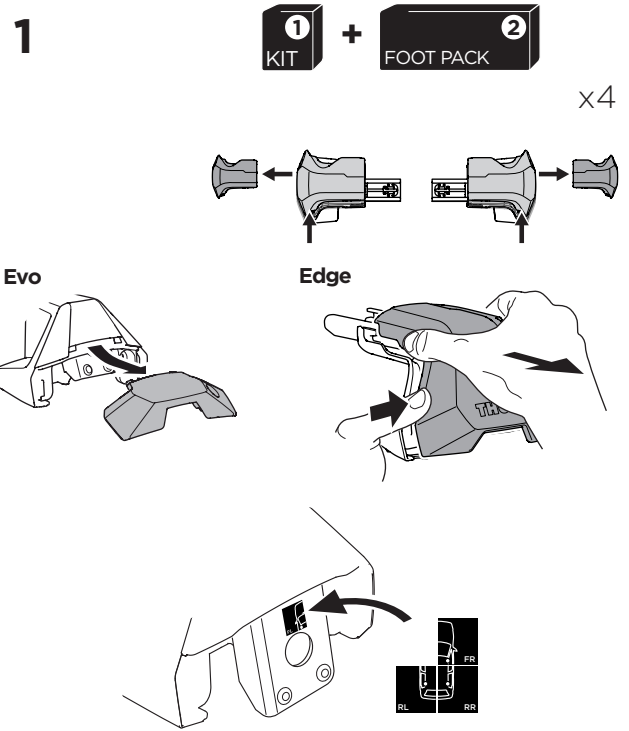

1

Kit 145130

SCION iM, 5-dr Hatchback, 16-16

TOYOTA Auris, 5-dr Hatchback, 13-19

TOYOTA Corolla, 5-dr Hatchback, 13-18

TOYOTA Corolla iM, 5-dr Hatchback, *17-18

*North America

ISO 11154-E

THULE WingBar Evo	THULE WingBar Edge	THULE WingBar	THULE SquareBar Evo	Evo X (scale)	Edge X (scale)
SCION iM, 5-dr Hatchback, 16-16				31	Q
TOYOTA Auris, 5-dr Hatchback, 13-19				31	Q
TOYOTA Corolla, 5-dr Hatchback, 13-18				31	Q
TOYOTA Corolla iM, 5-dr Hatchback, *17-18				31	Q

THULE ProBar Evo	THULE SlideBar Evo	X (mm/inch)
SCION iM, 5-dr Hatchback, 16-16		961 mm / 37 7/8"
TOYOTA Auris, 5-dr Hatchback, 13-19		961 mm / 37 7/8"
TOYOTA Corolla, 5-dr Hatchback, 13-18		961 mm / 37 7/8"
TOYOTA Corolla iM, 5-dr Hatchback, *17-18		961 mm / 37 7/8"

THULE WingBar Evo	THULE WingBar Edge	THULE WingBar	THULE SquareBar Evo	Evo Y (scale)	Edge Y (scale)
SCION iM, 5-dr Hatchback, 16-16				28,5	D
TOYOTA Auris, 5-dr Hatchback, 13-19				28,5	D
TOYOTA Corolla, 5-dr Hatchback, 13-18				28,5	D
TOYOTA Corolla iM, 5-dr Hatchback, *17-18				28,5	D

THULE ProBar Evo	THULE SlideBar Evo	Y (mm/inch)
SCION iM, 5-dr Hatchback, 16-16		936 mm / 36 7/8"
TOYOTA Auris, 5-dr Hatchback, 13-19		936 mm / 36 7/8"
TOYOTA Corolla, 5-dr Hatchback, 13-18		936 mm / 36 7/8"
TOYOTA Corolla iM, 5-dr Hatchback, *17-18		936 mm / 36 7/8"

	W (mm/inch)	Z (mm/inch)
SCION iM, 5-dr Hatchback, 16-16	745 mm / 29 3/8"	155 mm / 6 1/8"
TOYOTA Auris, 5-dr Hatchback, 13-19	745 mm / 29 3/8"	155 mm / 6 1/8"
TOYOTA Corolla, 5-dr Hatchback, 13-18	745 mm / 29 3/8"	155 mm / 6 1/8"
TOYOTA Corolla iM, 5-dr Hatchback, *17-18	745 mm / 29 3/8"	155 mm / 6 1/8"