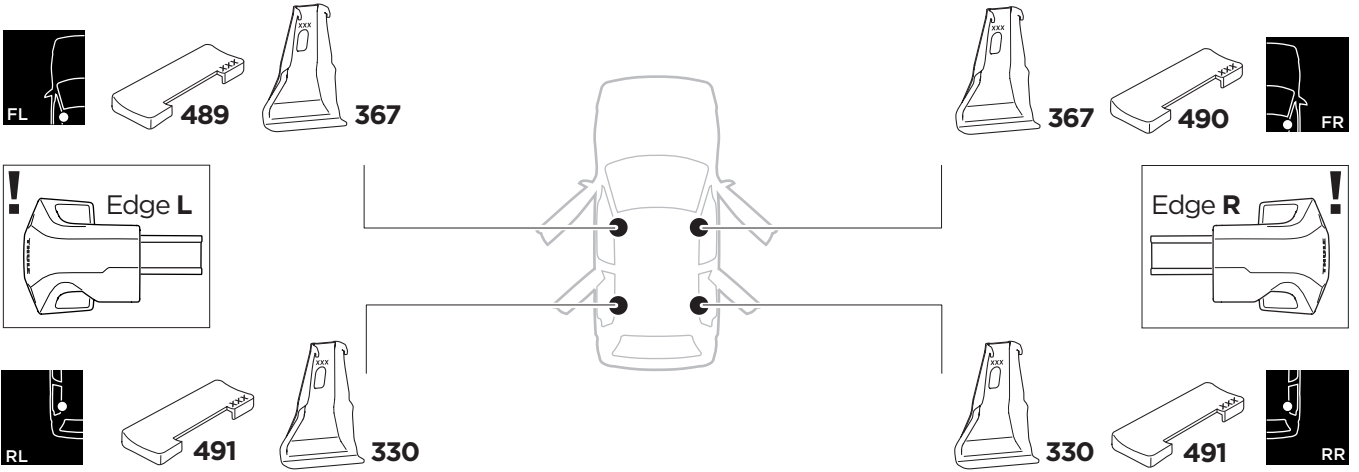

## Kit 145130

SCION iM, 5-dr Hatchback, 16-16

TOYOTA Auris, 5-dr Hatchback, 13-19

TOYOTA Corolla, 5-dr Hatchback, 13-18

TOYOTA Corolla iM, 5-dr Hatchback, \*17-18

\*North America

ISO 11154-E

THULE WingBar Evo	THULE WingBar Edge	THULE WingBar	THULE SquareBar Evo	Evo X (scale)	Edge X (scale)
SCION iM, 5-dr Hatchback, 16-16				31	Q
TOYOTA Auris, 5-dr Hatchback, 13-19				31	Q
TOYOTA Corolla, 5-dr Hatchback, 13-18				31	Q
TOYOTA Corolla iM, 5-dr Hatchback, *17-18				31	Q

THULE ProBar Evo	THULE SlideBar Evo	X (mm/inch)
SCION iM, 5-dr Hatchback, 16-16		961 mm / 37 7/8"
TOYOTA Auris, 5-dr Hatchback, 13-19		961 mm / 37 7/8"
TOYOTA Corolla, 5-dr Hatchback, 13-18		961 mm / 37 7/8"
TOYOTA Corolla iM, 5-dr Hatchback, *17-18		961 mm / 37 7/8"