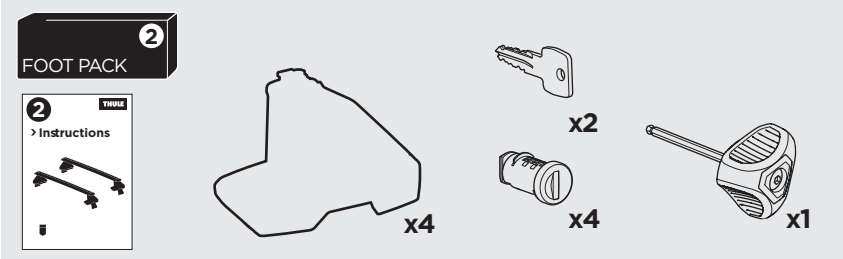

## Kit 145130

SCION iM, 5-dr Hatchback, 16-16

TOYOTA Auris, 5-dr Hatchback, 13-19

TOYOTA Corolla, 5-dr Hatchback, 13-18

TOYOTA Corolla iM, 5-dr Hatchback, \*17-18

\*North America

ISO 11154-E

THULE WingBar Evo	THULE WingBar Edge	THULE WingBar	THULE SquareBar Evo	Evo X (scale)	Edge X (scale)
SCION iM, 5-dr Hatchback, 16-16				31	Q
TOYOTA Auris, 5-dr Hatchback, 13-19				31	Q
TOYOTA Corolla, 5-dr Hatchback, 13-18				31	Q
TOYOTA Corolla iM, 5-dr Hatchback, *17-18				31	Q

THULE ProBar Evo	THULE SlideBar Evo	X (mm/inch)
SCION iM, 5-dr Hatchback, 16-16		961 mm / 37 7/8"
TOYOTA Auris, 5-dr Hatchback, 13-19		961 mm / 37 7/8"
TOYOTA Corolla, 5-dr Hatchback, 13-18		961 mm / 37 7/8"
TOYOTA Corolla iM, 5-dr Hatchback, *17-18		961 mm / 37 7/8"