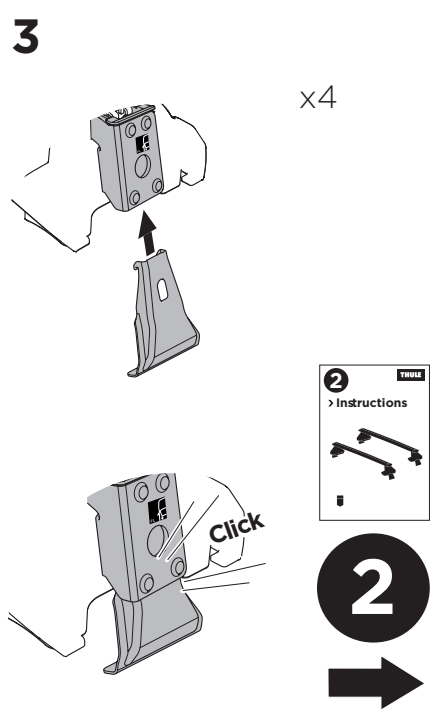

## Kit 145130

SCION iM, 5-dr Hatchback, 16-16

TOYOTA Auris, 5-dr Hatchback, 13-19

TOYOTA Corolla, 5-dr Hatchback, 13-18

TOYOTA Corolla iM, 5-dr Hatchback, \*17-18

\*North America

ISO 11154-E

THULE WingBar Evo	THULE WingBar Edge	THULE WingBar	THULE SquareBar Evo	Evo X (scale)	Edge X (scale)
SCION iM, 5-dr Hatchback, 16-16				31	Q
TOYOTA Auris, 5-dr Hatchback, 13-19				31	Q
TOYOTA Corolla, 5-dr Hatchback, 13-18				31	Q
TOYOTA Corolla iM, 5-dr Hatchback, *17-18				31	Q