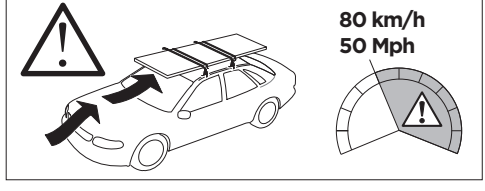

1

Kit 145130

SCION iM, 5-dr Hatchback, 16-16

TOYOTA Auris, 5-dr Hatchback, 13-19

TOYOTA Corolla, 5-dr Hatchback, 13-18

TOYOTA Corolla iM, 5-dr Hatchback, *17-18

*North America

ISO 11154-E

THULE WingBar Evo	THULE WingBar Edge	THULE WingBar	THULE SquareBar Evo	Evo X (scale)	Edge X (scale)
SCION iM, 5-dr Hatchback, 16-16				31	Q
TOYOTA Auris, 5-dr Hatchback, 13-19				31	Q
TOYOTA Corolla, 5-dr Hatchback, 13-18				31	Q
TOYOTA Corolla iM, 5-dr Hatchback, *17-18				31	Q

THULE ProBar Evo	THULE SlideBar Evo	X (mm/inch)
SCION iM, 5-dr Hatchback, 16-16		961 mm / 37 7/8"
TOYOTA Auris, 5-dr Hatchback, 13-19		961 mm / 37 7/8"
TOYOTA Corolla, 5-dr Hatchback, 13-18		961 mm / 37 7/8"
TOYOTA Corolla iM, 5-dr Hatchback, *17-18		961 mm / 37 7/8"

THULE WingBar Evo	THULE WingBar Edge	THULE WingBar	THULE SquareBar Evo	Evo Y (scale)	Edge Y (scale)
SCION iM, 5-dr Hatchback, 16-16				28,5	D
TOYOTA Auris, 5-dr Hatchback, 13-19				28,5	D
TOYOTA Corolla, 5-dr Hatchback, 13-18				28,5	D
TOYOTA Corolla iM, 5-dr Hatchback, *17-18				28,5	D

THULE ProBar Evo	THULE SlideBar Evo	Y (mm/inch)
SCION iM, 5-dr Hatchback, 16-16		936 mm / 36 7/8"
TOYOTA Auris, 5-dr Hatchback, 13-19		936 mm / 36 7/8"
TOYOTA Corolla, 5-dr Hatchback, 13-18		936 mm / 36 7/8"
TOYOTA Corolla iM, 5-dr Hatchback, *17-18		936 mm / 36 7/8"

	W (mm/inch)	Z (mm/inch)
SCION iM, 5-dr Hatchback, 16-16	745 mm / 29 3/8"	155 mm / 6 1/8"
TOYOTA Auris, 5-dr Hatchback, 13-19	745 mm / 29 3/8"	155 mm / 6 1/8"
TOYOTA Corolla, 5-dr Hatchback, 13-18	745 mm / 29 3/8"	155 mm / 6 1/8"
TOYOTA Corolla iM, 5-dr Hatchback, *17-18	745 mm / 29 3/8"	155 mm / 6 1/8"