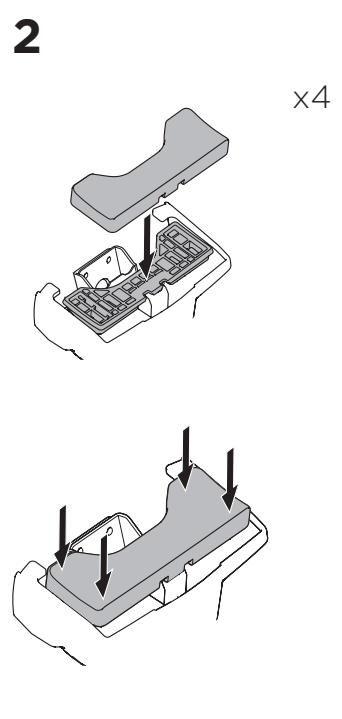

1

Kit 145139

BMW 2-Series Active Tourer, 5-dr MPV, 14-

ISO 11154-E

THULE WingBar Evo	THULE WingBar Edge	THULE WingBar	THULE SquareBar Evo	Evo X (scale)	Edge X (scale)
BMW 2-Series Active Tourer, 5-dr MPV, 14-				39	A
THULE ProBar Evo	THULE SlideBar Evo				X (mm/inch)
BMW 2-Series Active Tourer, 5-dr MPV, 14-				1041 mm / 41"	

THULE WingBar Evo	THULE WingBar Edge	THULE WingBar	THULE SquareBar Evo	Evo Y (scale)	Edge Y (scale)
BMW 2-Series Active Tourer, 5-dr MPV, 14-				36	G
THULE ProBar Evo	THULE SlideBar Evo				Y (mm/inch)
BMW 2-Series Active Tourer, 5-dr MPV, 14-				1011 mm / 39 3/4"	

	W (mm/inch)	Z (mm/inch)
BMW 2-Series Active Tourer, 5-dr MPV, 14-	700 mm / 27 1/2"	350 mm / 13 3/4"