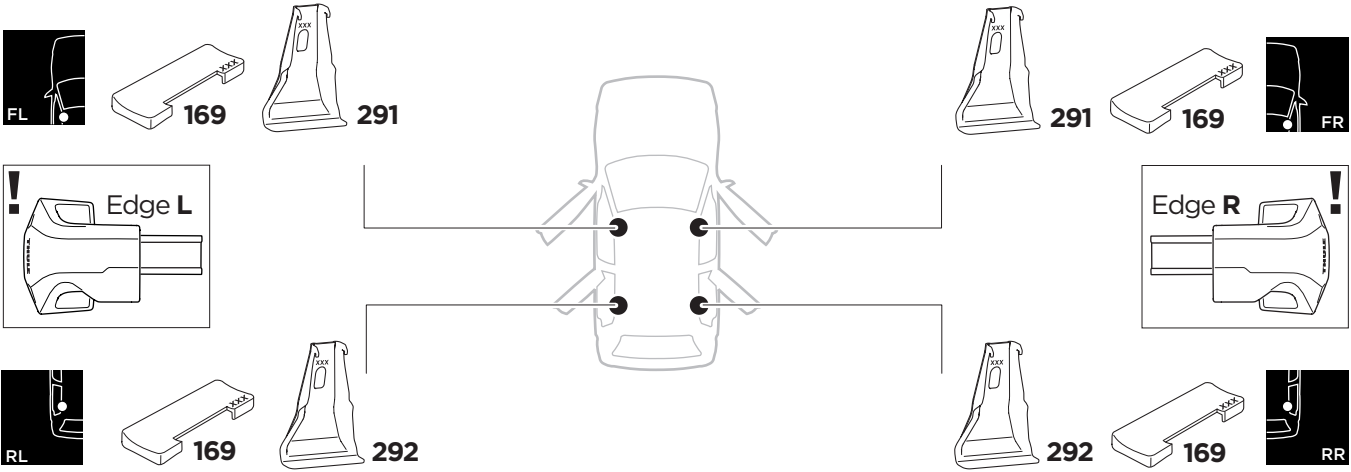

1

Kit 145139

BMW 2-Series Active Tourer, 5-dr MPV, 14-

ISO 11154-E

THULE WingBar Evo	THULE WingBar Edge	THULE WingBar	THULE SquareBar Evo	Evo X (scale)	Edge X (scale)
BMW 2-Series Active Tourer, 5-dr MPV, 14-				39	A
THULE ProBar Evo	THULE SlideBar Evo				X (mm/inch)
BMW 2-Series Active Tourer, 5-dr MPV, 14-				1041 mm / 41"	

THULE WingBar Evo	THULE WingBar Edge	THULE WingBar	THULE SquareBar Evo	Evo Y (scale)	Edge Y (scale)
BMW 2-Series Active Tourer, 5-dr MPV, 14-				36	G
THULE ProBar Evo	THULE SlideBar Evo				Y (mm/inch)
BMW 2-Series Active Tourer, 5-dr MPV, 14-				1011 mm / 39 3/4"	

	W (mm/inch)	Z (mm/inch)
BMW 2-Series Active Tourer, 5-dr MPV, 14-	700 mm / 27 1/2"	350 mm / 13 3/4"