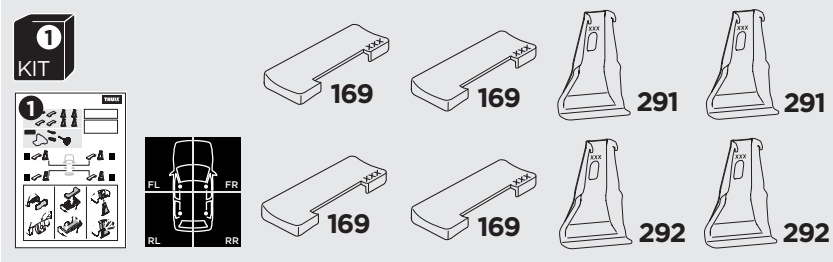

1

Kit 145139

BMW 2-Series Active Tourer, 5-dr MPV, 14-

ISO 11154-E

THULE WingBar Evo	THULE WingBar Edge	THULE WingBar	THULE SquareBar Evo	Evo X (scale)	Edge X (scale)
BMW 2-Series Active Tourer, 5-dr MPV, 14-				39	A
THULE ProBar Evo	THULE SlideBar Evo				X (mm/inch)
BMW 2-Series Active Tourer, 5-dr MPV, 14-				1041 mm / 41"	

THULE WingBar Evo	THULE WingBar Edge	THULE WingBar	THULE SquareBar Evo	Evo Y (scale)	Edge Y (scale)
BMW 2-Series Active Tourer, 5-dr MPV, 14-				36	G
THULE ProBar Evo	THULE SlideBar Evo				Y (mm/inch)
BMW 2-Series Active Tourer, 5-dr MPV, 14-				1011 mm / 39 3/4"	

	W (mm/inch)	Z (mm/inch)
BMW 2-Series Active Tourer, 5-dr MPV, 14-	700 mm / 27 1/2"	350 mm / 13 3/4"