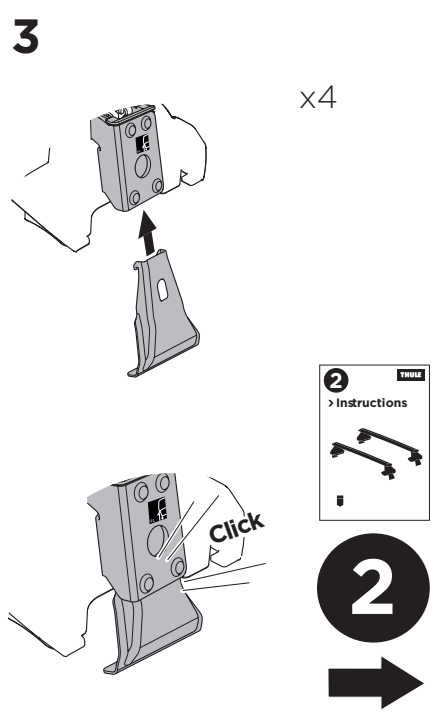

1

Kit 145139

BMW 2-Series Active Tourer, 5-dr MPV, 14-

ISO 11154-E

THULE WingBar Evo	THULE WingBar Edge	THULE WingBar	THULE SquareBar Evo	Evo X (scale)	Edge X (scale)
BMW 2-Series Active Tourer, 5-dr MPV, 14-				39	A
THULE ProBar Evo	THULE SlideBar Evo				X (mm/inch)
BMW 2-Series Active Tourer, 5-dr MPV, 14-				1041 mm / 41"	

THULE WingBar Evo	THULE WingBar Edge	THULE WingBar	THULE SquareBar Evo	Evo Y (scale)	Edge Y (scale)
BMW 2-Series Active Tourer, 5-dr MPV, 14-				36	G
THULE ProBar Evo	THULE SlideBar Evo				Y (mm/inch)
BMW 2-Series Active Tourer, 5-dr MPV, 14-				1011 mm / 39 3/4"	

	W (mm/inch)	Z (mm/inch)
BMW 2-Series Active Tourer, 5-dr MPV, 14-	700 mm / 27 1/2"	350 mm / 13 3/4"