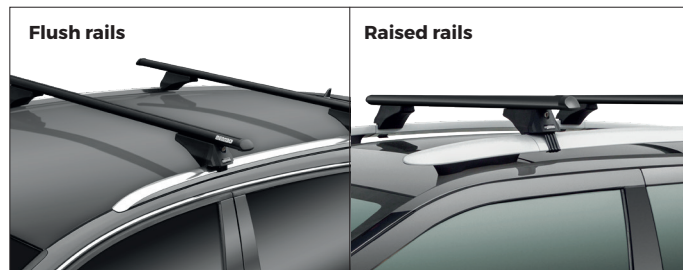

Watch video

COMPLIANT WITH  
DIN 75302:1991

CITY CRASH  
TESTED ✓

INCLUDED

IT) Barra da tetto in alluminio per veicoli con rails.  
Leggera, pratica e sicura. Disponibile in due lunghezze.

EN) Aluminium roof bars for cars with rails. Lightweight,  
practical and safe. Two lengths available.

OPTIONAL  
Art. 000084800000  
IT) Kit serratura antifurto  
EN) Antitheft lock

Watch video

COMPLIANT WITH  
DIN 75302:1991

CITY CRASH  
TESTED ✓

INCLUDED

OPTIONAL

max  
75kg  
165lb

IT) Barra da tetto in alluminio nero per veicoli con rails.  
Leggera, pratica e sicura. Disponibile in due lunghezze.

EN) Black aluminium roof bars for cars with rails.  
Lightweight, practical and safe. Two lengths available.

Flush rails

Raised rails

IT) Verificare la compatibilità con il proprio veicolo su [www.menabocaraccessories.com](http://www.menabocaraccessories.com)  
EN) Check the compatibility with your vehicle on [www.menabocaraccessories.com](http://www.menabocaraccessories.com)