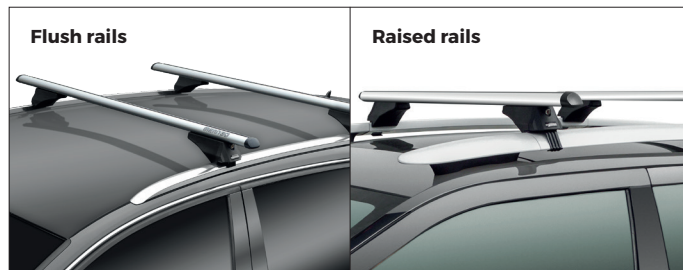

Watch video

COMPLIANT WITH  
DIN 75302:1991

CITY CRASH  
TESTED ✓

INCLUDED

IT) Barra da tetto in alluminio per veicoli con rails.  
Leggera, pratica e sicura. Disponibile in due lunghezze.

EN) Aluminium roof bars for cars with rails. Lightweight,  
practical and safe. Two lengths available.