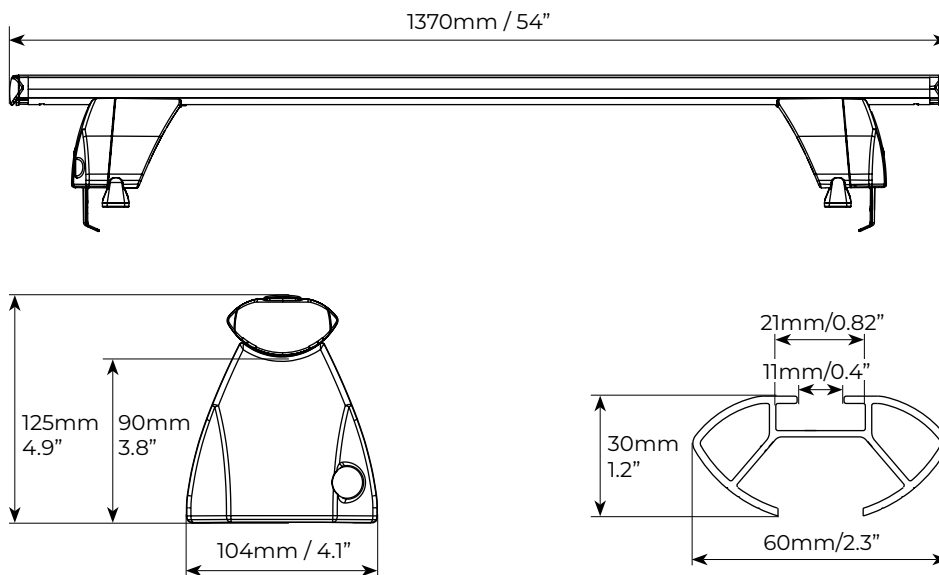

BARRE DA TETTO
ROOF BARS
BARRAS DE TECHO
BARRES DE TOIT
DACHTRÄGER

MENABO
free time on the move

DE TESLA

MODEL 3 - MODEL Y

Barre da tetto con profilo in alluminio provviste di scanalatura per il montaggio rapido degli accessori tramite viti a "T". Dotate di serratura antifurto di serie. Compatibili solo con Tesla Model 3 (2017>) e Tesla Model Y.

Roof bars with aluminium profile provided with groove for quick mounting of accessories by means of "T" screws. Equipped with anti-theft lock as standard. Compatible only with Tesla Model 3 (2017>) and Tesla Model Y.

OE Tesla Model 3	Art.000146100000
OE Tesla Model Y	Art.000133500000
 Peso prodotto Product weight	4,65kg / 10.2lb
Materiale Material	Alluminio Aluminium
 Portata massima Max load	max 50kg/110lb
 Serratura antifurto Anti-theft lock	✓
 Auto compatibili Compatible vehicles	Tesla Model 3 (2017>) Tesla Model Y