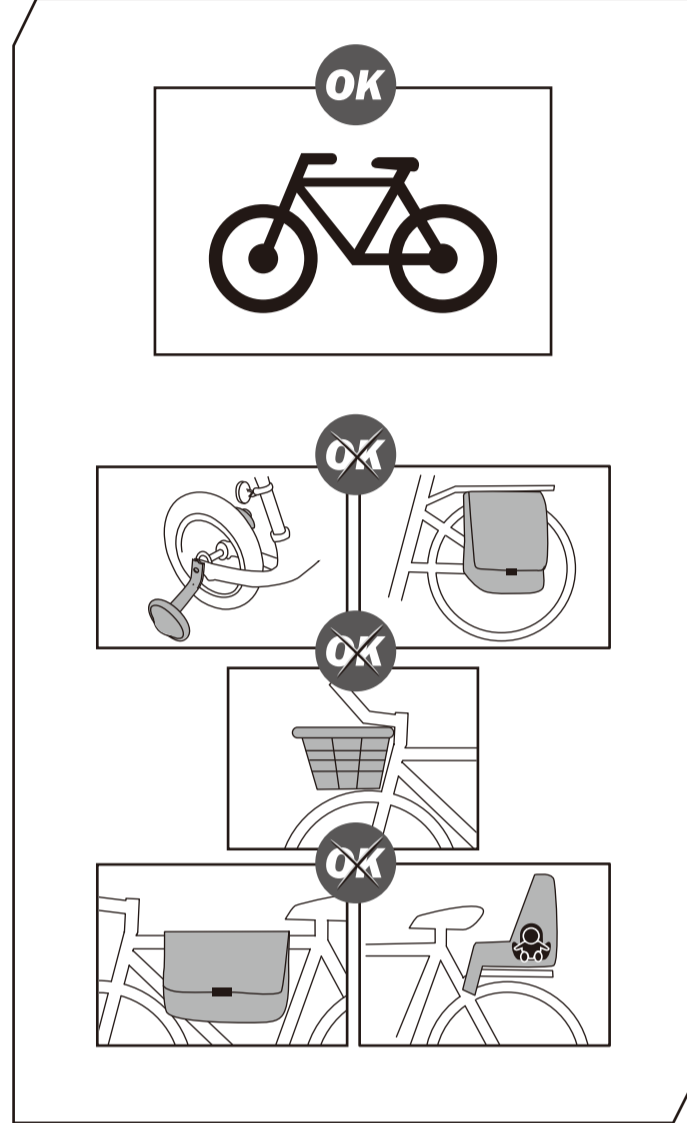

# BUZZ RACK

## BUZZYBEE 2

Max		
20 kg		11.7 kg
30 kg		21.7 kg
40 kg	8.3 kg	31.7 kg
50 kg		MAX 40 kg
>55 kg		MAX 40 kg

>65mm / 
 ISO 50mm / 
 7 / 
 8.3 / 
 2 / 
 MAX 2x20kg / MAX 2x44lbs  
 Made in Taiwan

**MAX 40KG**

▲ 2 x 20kg = MAX 40 kg ▲

**Max 3.25"**

**Wheel base**

10" Tire diameter		26" Tire diameter		29" Tire diameter	
MIN	MAX	MIN	MAX	MIN	MAX
61cm(24")	91cm(36")	86cm(34")	114cm(45")	91cm(36")	119cm(47")

**ACCESSORIES**

L x2 R x2

**STEP 4.**

- x2 M6x25mm
- x2 M6
- x2 Ø6.5xØ13

**Tool**

- x1 Key
- x3 Hex key
- x1 Strap