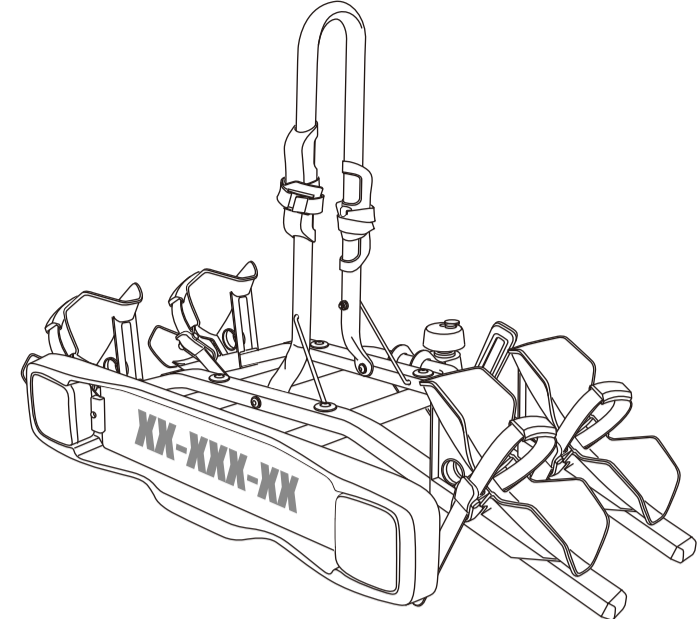

# BUZZ RACK

## BUZZYBEE 2

Max		
20 kg		11.7 kg
30 kg		21.7 kg
40 kg	8.3 kg	31.7 kg
50 kg		MAX 40 kg
>55 kg		MAX 40 kg

>65mm / 
 ISO 50mm / 
 7 / 
 8.3 / 
 2 / 
 MAX 2x20kg / MAX 2x44lbs  
 Made in Taiwan

**MAX 40KG**

▲ 2 x 20kg = MAX 40 kg ▲

**Max 3.25"**

**Wheel base**

10" Tire diameter		26" Tire diameter		29" Tire diameter	
MIN	MAX	MIN	MAX	MIN	MAX
61cm(24")	91cm(36")	86cm(34")	114cm(45")	91cm(36")	119cm(47")

**ACCESSORIES**

L x2 R x2

**STEP 4.**

- x2 M6x25mm
- x2 M6
- x2 Ø6.5xØ13

**Tool**

- x1 Key
- x3 Hex key
- x1 Strap