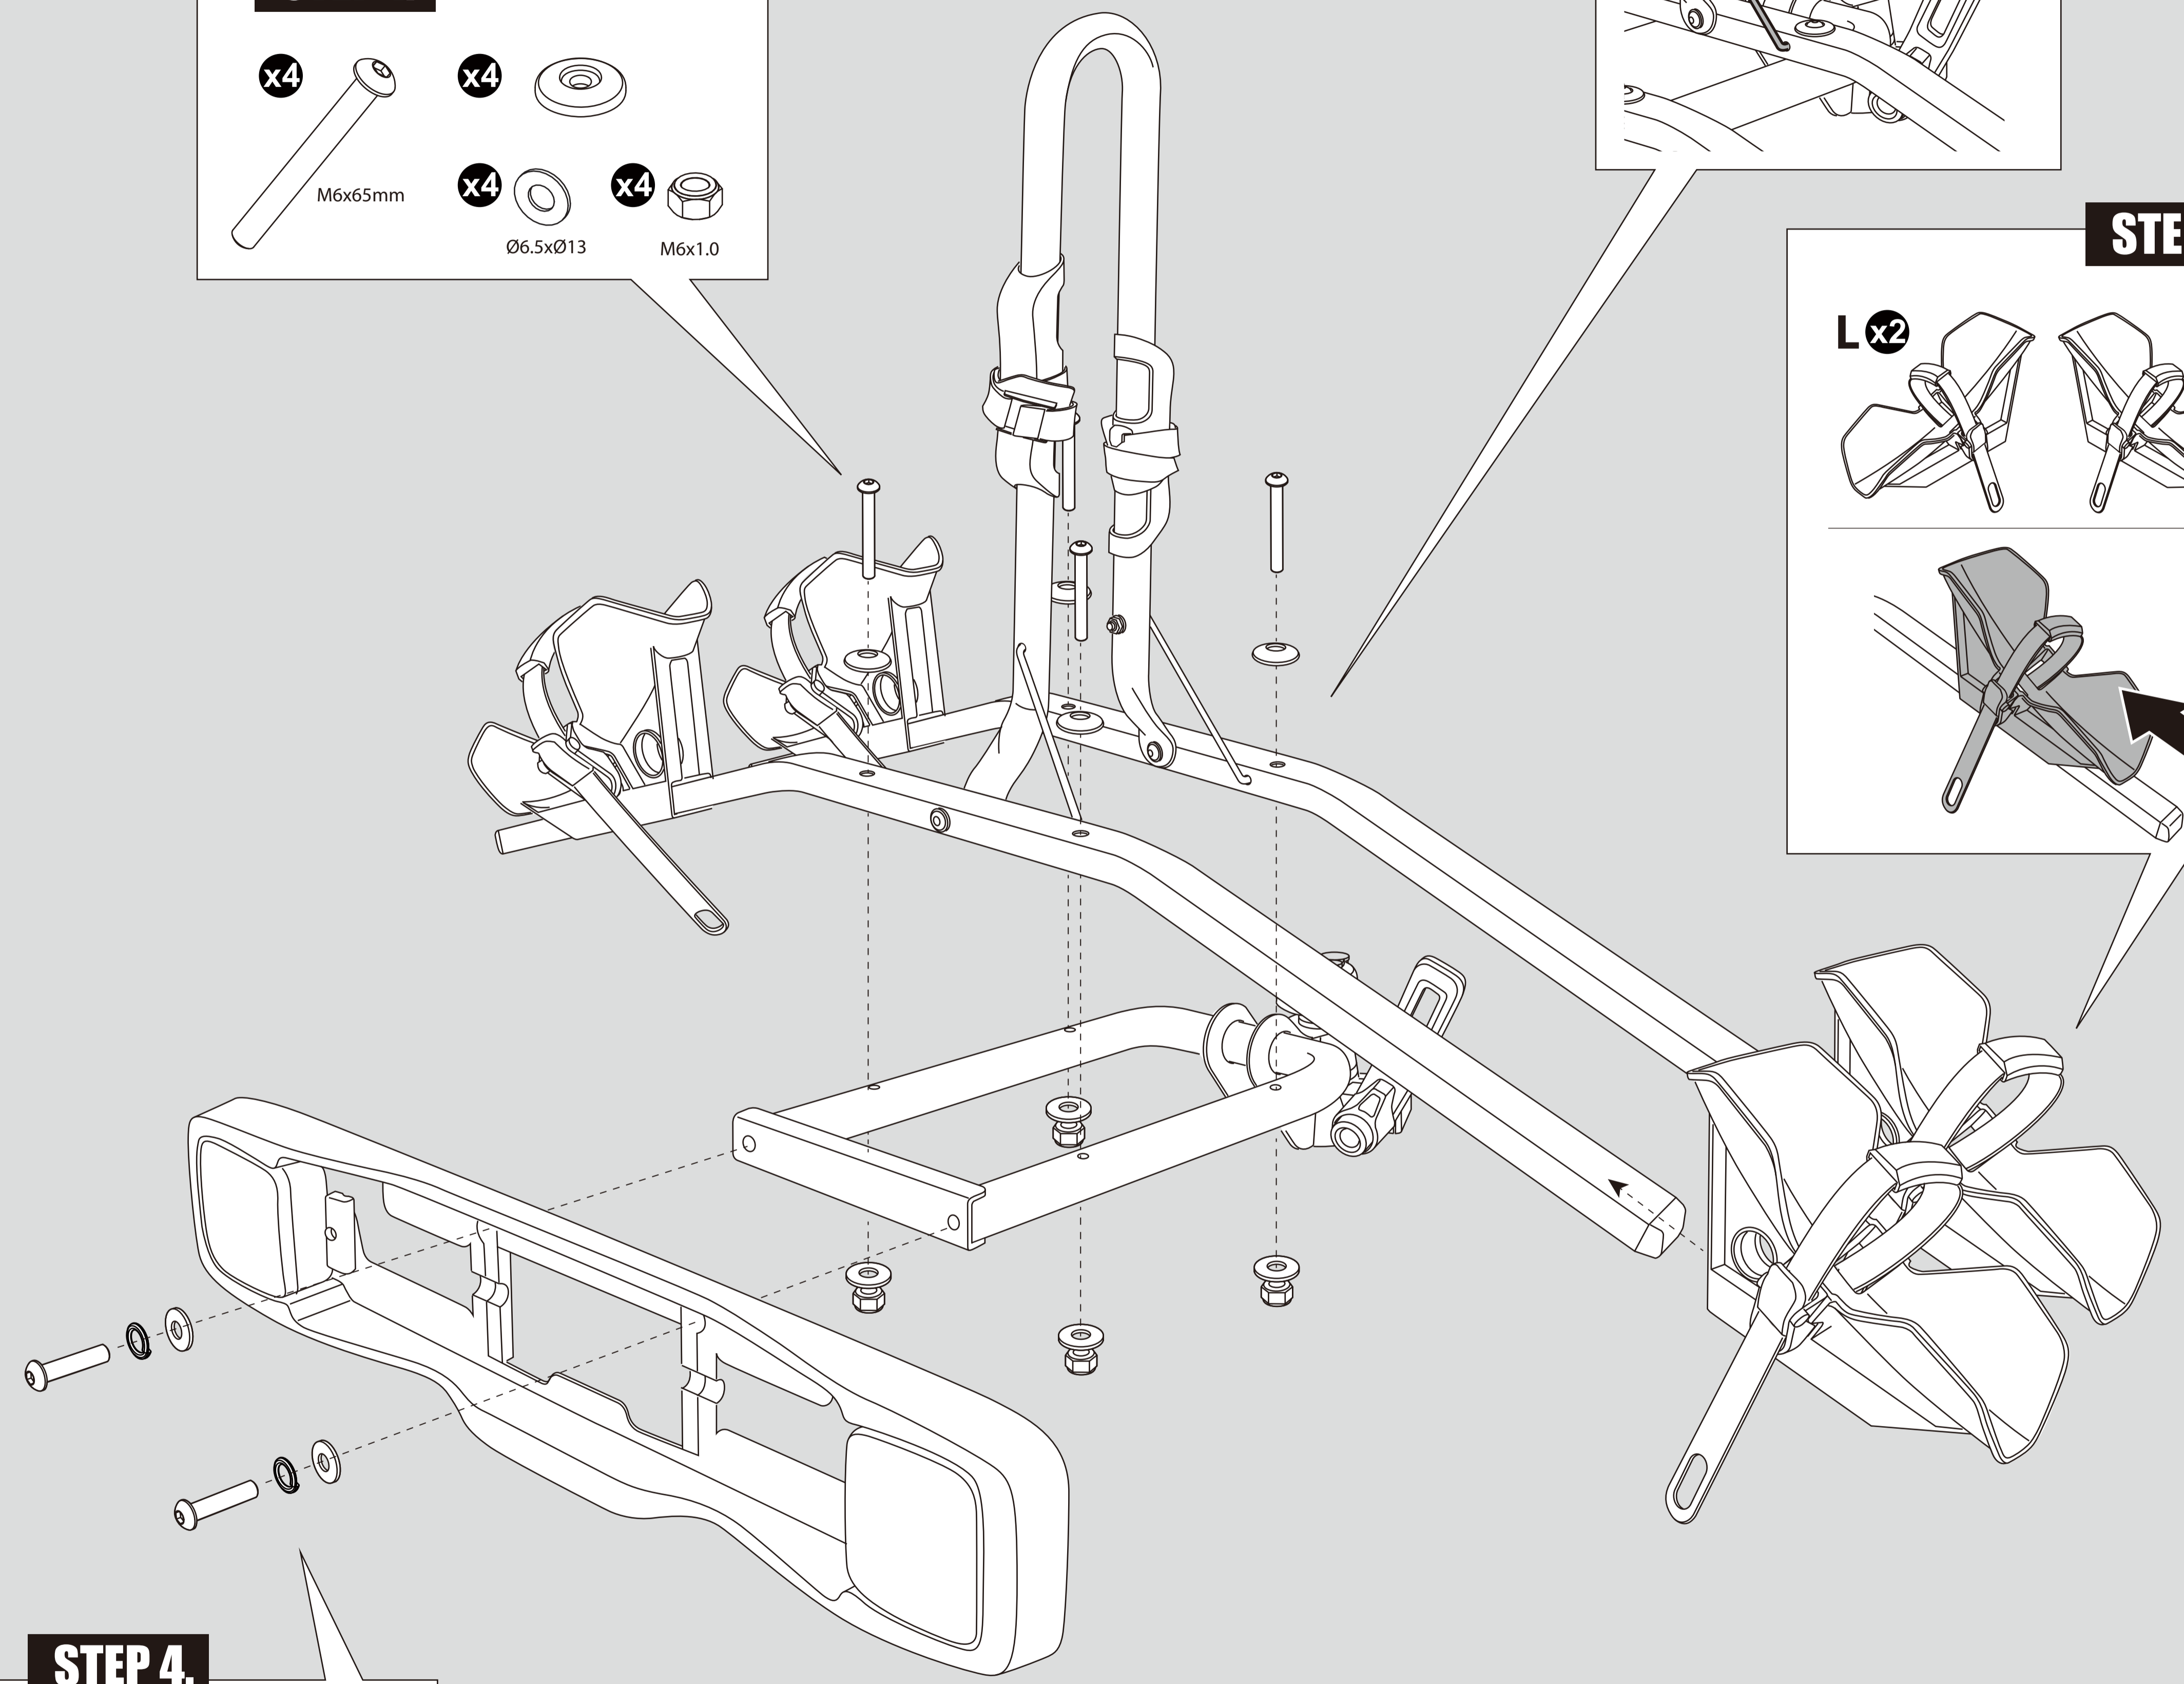

▲ 2 x 20kg = MAX 40 kg ▲

**Max 3.25"**

**Wheel base**

10" Tire diameter		26" Tire diameter		29" Tire diameter	
MIN	MAX	MIN	MAX	MIN	MAX
61cm(24")	91cm(36")	86cm(34")	114cm(45")	91cm(36")	119cm(47")

**ACCESSORIES**

**CONNECTOR**  
# 47-0100-043-10

7 to 13pin

**STEP 1.**

- x4 M6x65mm
- x4 Ø6.5xØ13
- x4 M6x1.0

**STEP 2.**

x2

!

**STEP 3.**

L x2 R x2

**STEP 4.**

- x2 M6x25mm
- x2 M6
- x2 Ø6.5xØ13

**Tool**

- x1 Key
- x3 Hex key
- x1 Strap