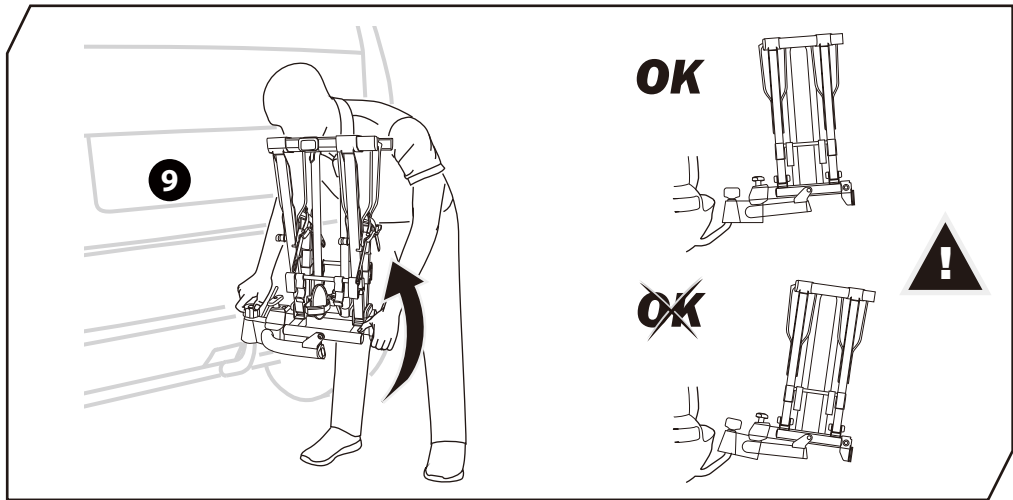

x1

x2

x1

x1

x2

x1

1

* This plate is not included.

Denmark only 504x120mm

* This tool is not included.

**MAX
40KG**

2 x 20kg = **MAX
40 kg**

3

Contact us at service@buzzrack.com if you have any questions.

+

+