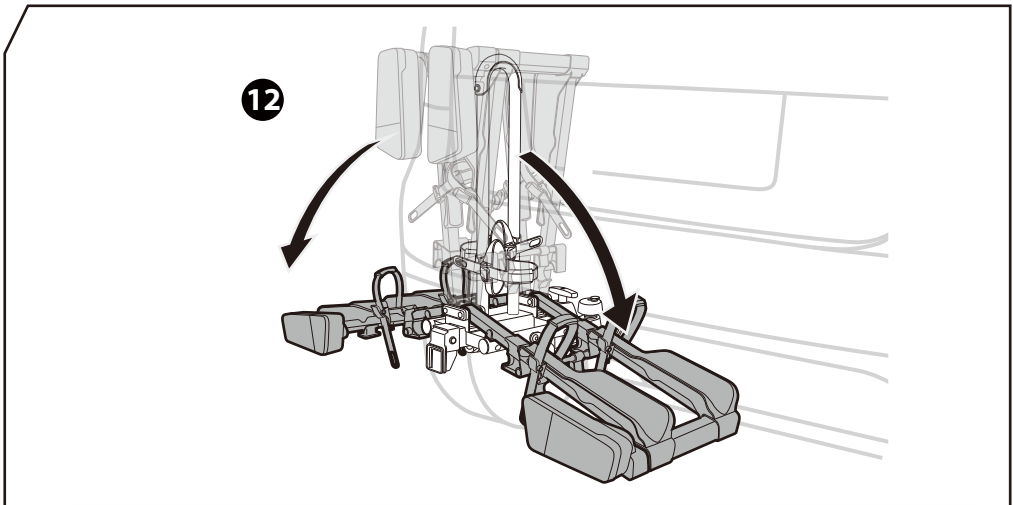

x1

x2

x1

x1

x2

x1

1

* This plate is not included.

Denmark only 504x120mm

* This tool is not included.

**MAX
40KG**

2 x 20kg = **MAX
40 kg**

3

Contact us at service@buzzrack.com if you have any questions.

+

+