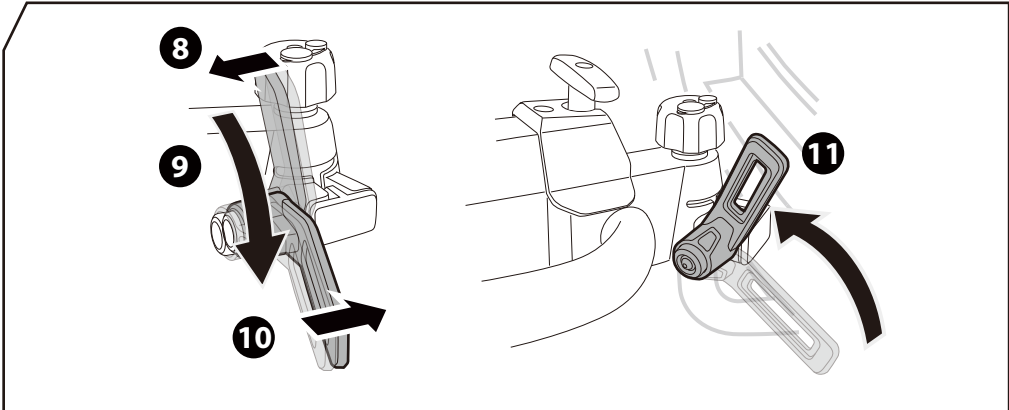

Denmark only 504x120mm

* This tool is not included.

**MAX
40KG**

2 x 20kg = **MAX
40 kg**

3

Contact us at service@buzzrack.com if you have any questions.

+

+