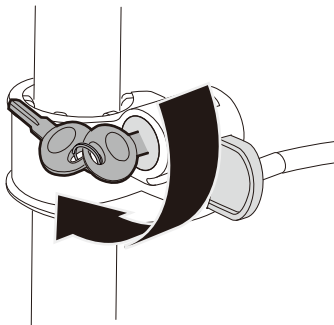

Denmark only 504x120mm

* This tool is not included.

**MAX
40KG**

2 x 20kg = **MAX
40 kg**

3

Contact us at service@buzzrack.com if you have any questions.

+

+