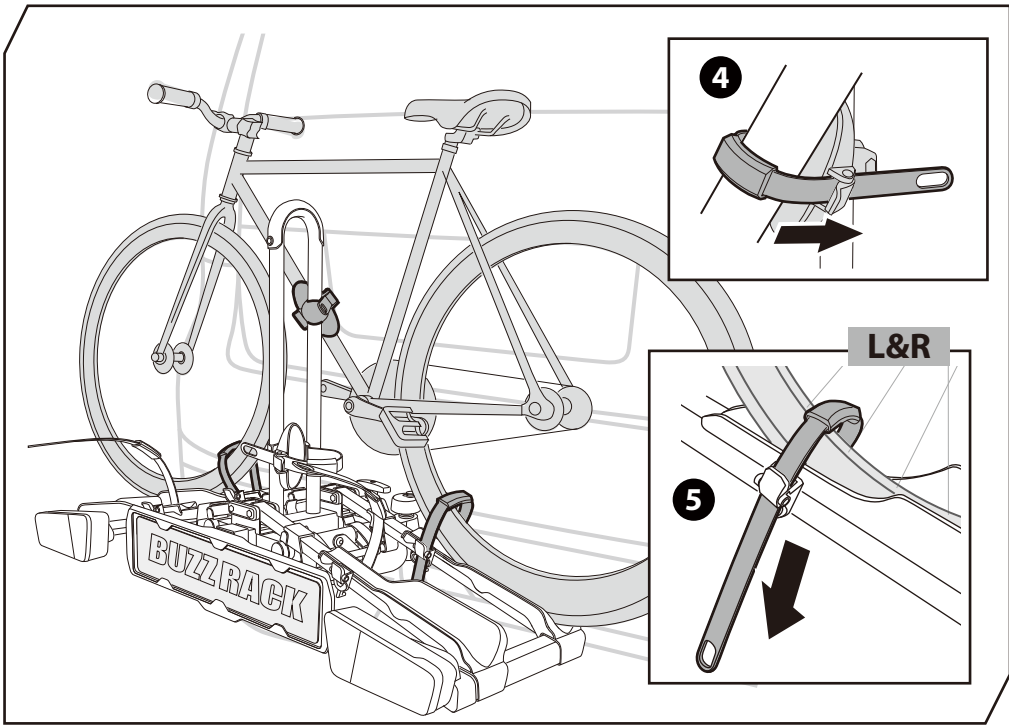

Denmark only 504x120mm

* This tool is not included.

**MAX
40KG**

2 x 20kg = **MAX
40 kg**

3

Contact us at service@buzzrack.com if you have any questions.

+

+