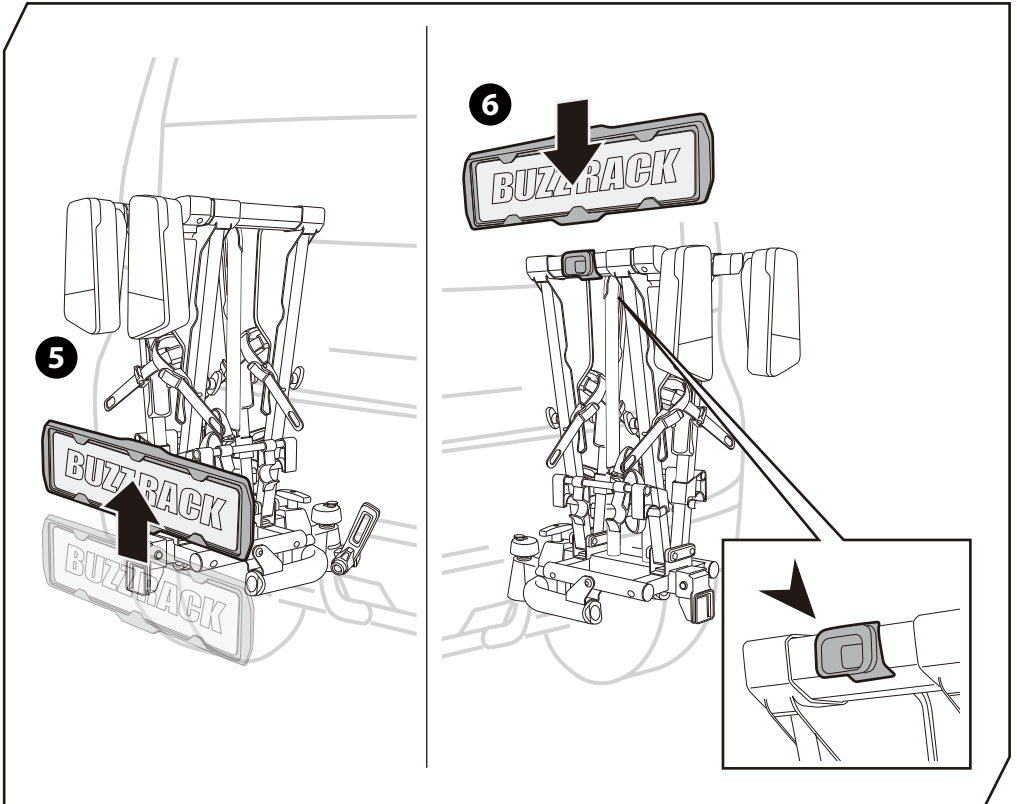

Denmark only 504x120mm

* This tool is not included.

**MAX
40KG**

2 x 20kg = **MAX
40 kg**

3

Contact us at service@buzzrack.com if you have any questions.

+

+