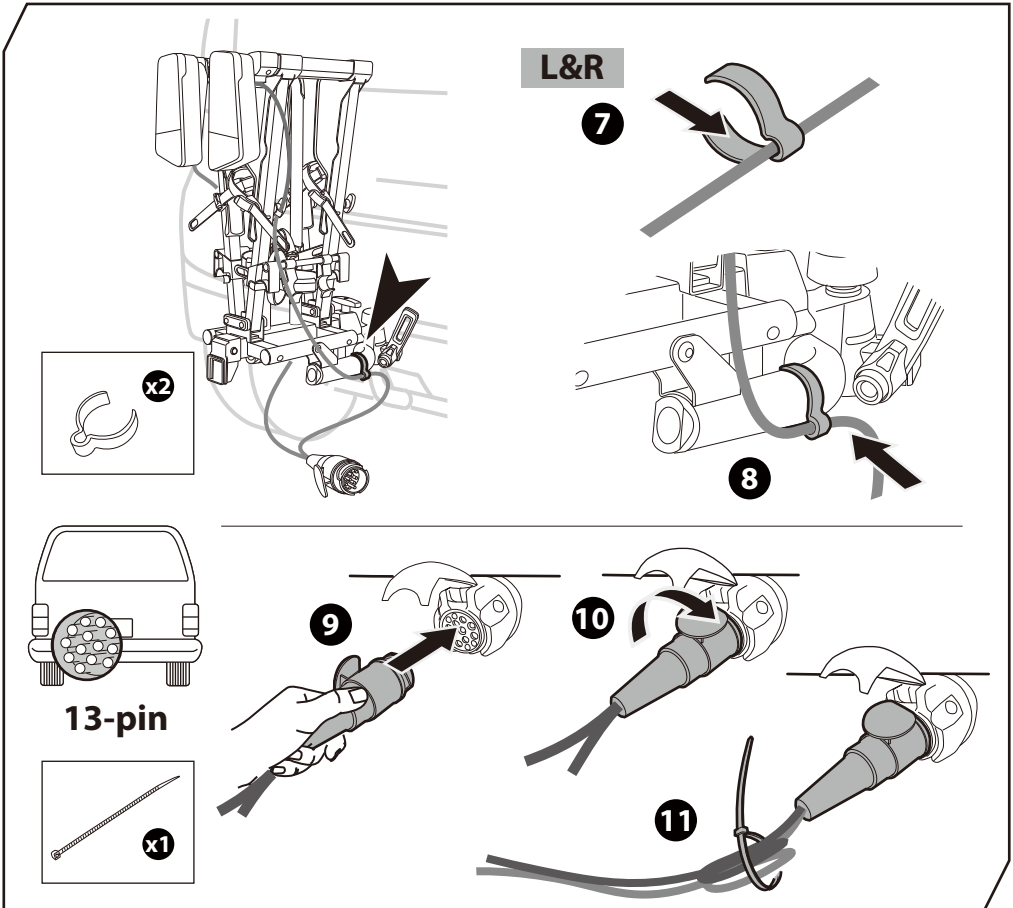

x1

x2

x1

x1

x2

x1

1

* This plate is not included.

Denmark only 504x120mm

* This tool is not included.

**MAX
40KG**

2 x 20kg = **MAX
40 kg**

3

Contact us at service@buzzrack.com if you have any questions.

+

+