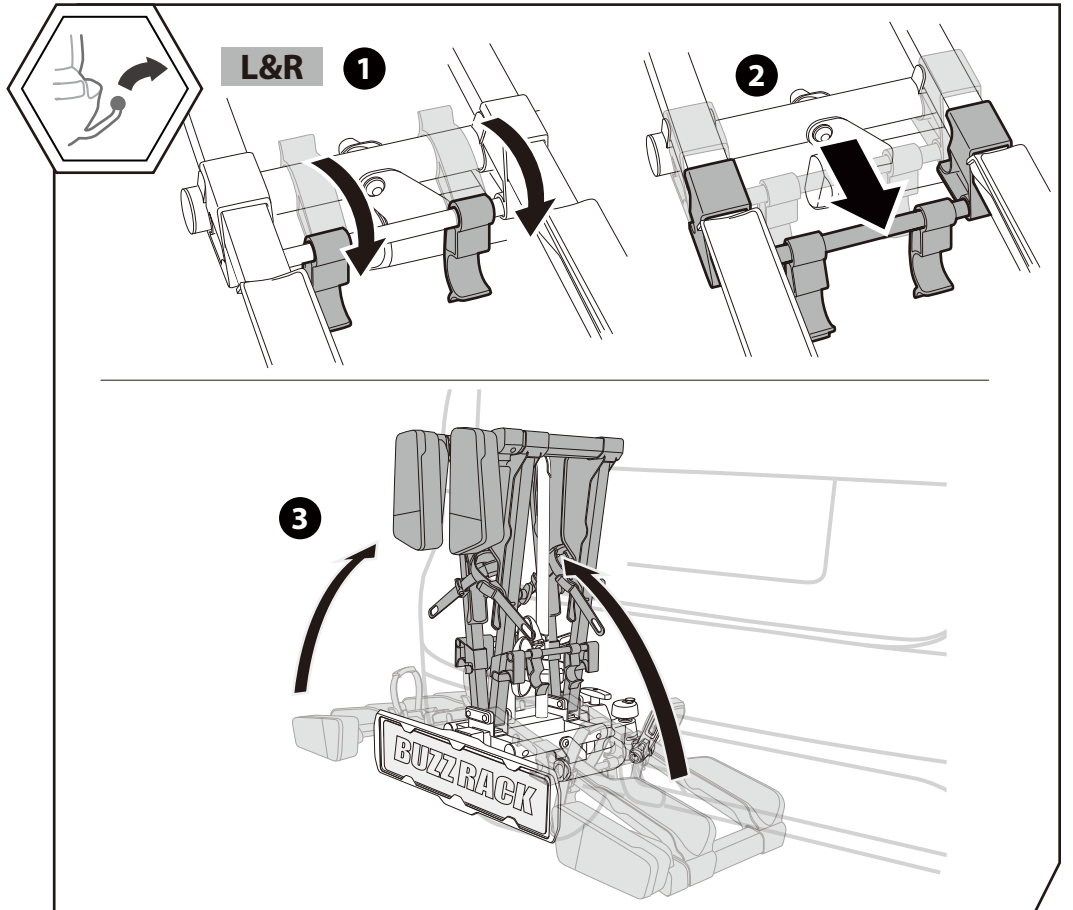

Denmark only 504x120mm

* This tool is not included.

**MAX
40KG**

2 x 20kg = **MAX
40 kg**

3

Contact us at service@buzzrack.com if you have any questions.

+

+