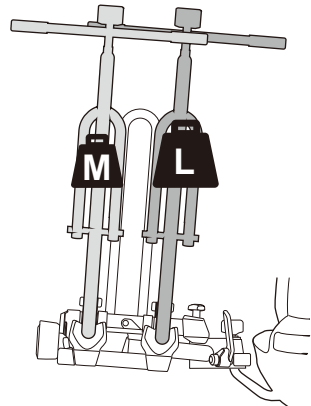

x1

x2

x1

x1

x2

x1

1

* This plate is not included.

Denmark only 504x120mm

* This tool is not included.

**MAX
40KG**

2 x 20kg = **MAX
40 kg**

3

Contact us at service@buzzrack.com if you have any questions.

+

+