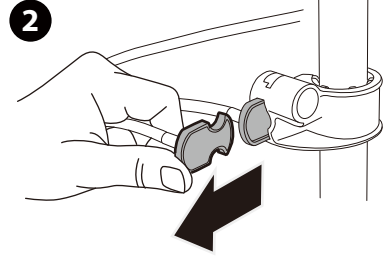

Denmark only 504x120mm

* This tool is not included.

**MAX
40KG**

2 x 20kg = **MAX
40 kg**

3

Contact us at service@buzzrack.com if you have any questions.

+

+