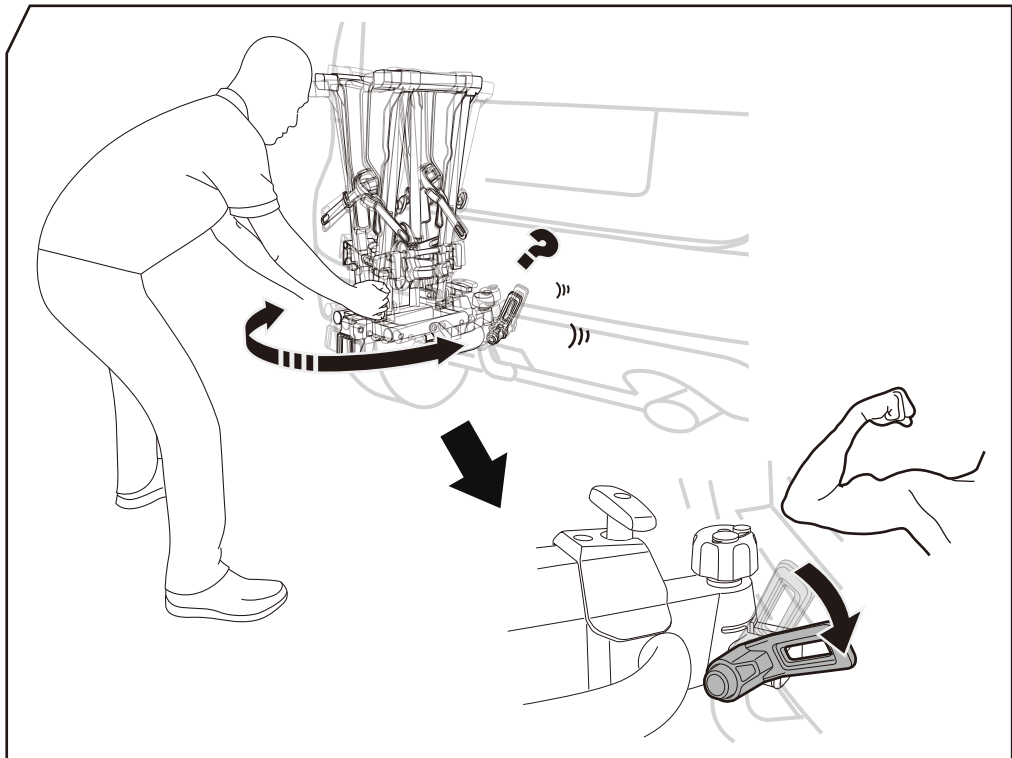

x1

x2

x1

x1

x2

x1

1

* This plate is not included.

Denmark only 504x120mm

* This tool is not included.

**MAX
40KG**

2 x 20kg = **MAX
40 kg**

3

Contact us at service@buzzrack.com if you have any questions.

+

+