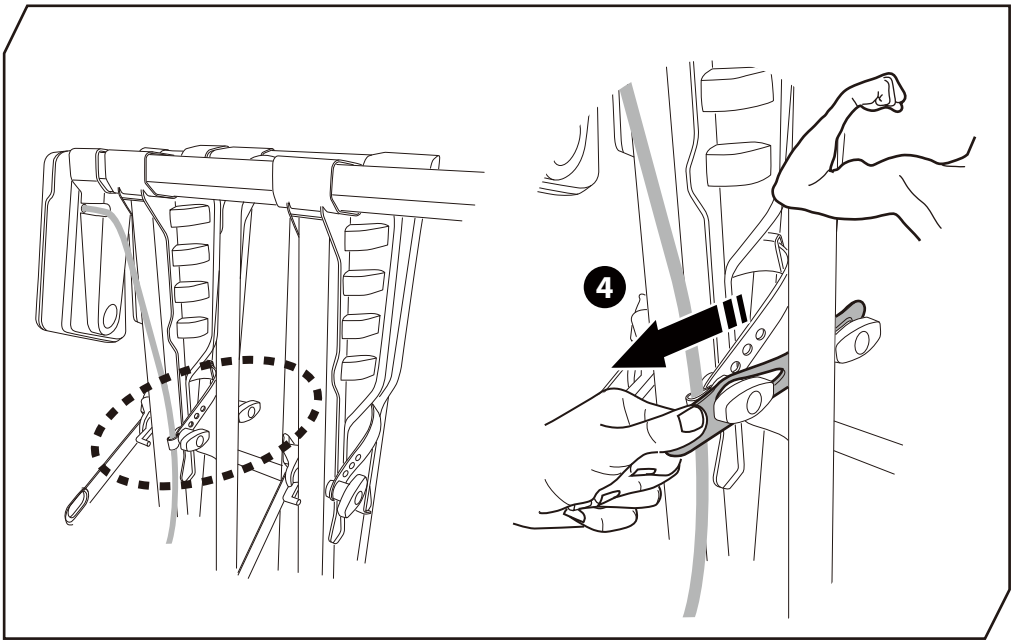

Denmark only 504x120mm

* This tool is not included.

**MAX
40KG**

2 x 20kg = **MAX
40 kg**

3

Contact us at service@buzzrack.com if you have any questions.

+

+