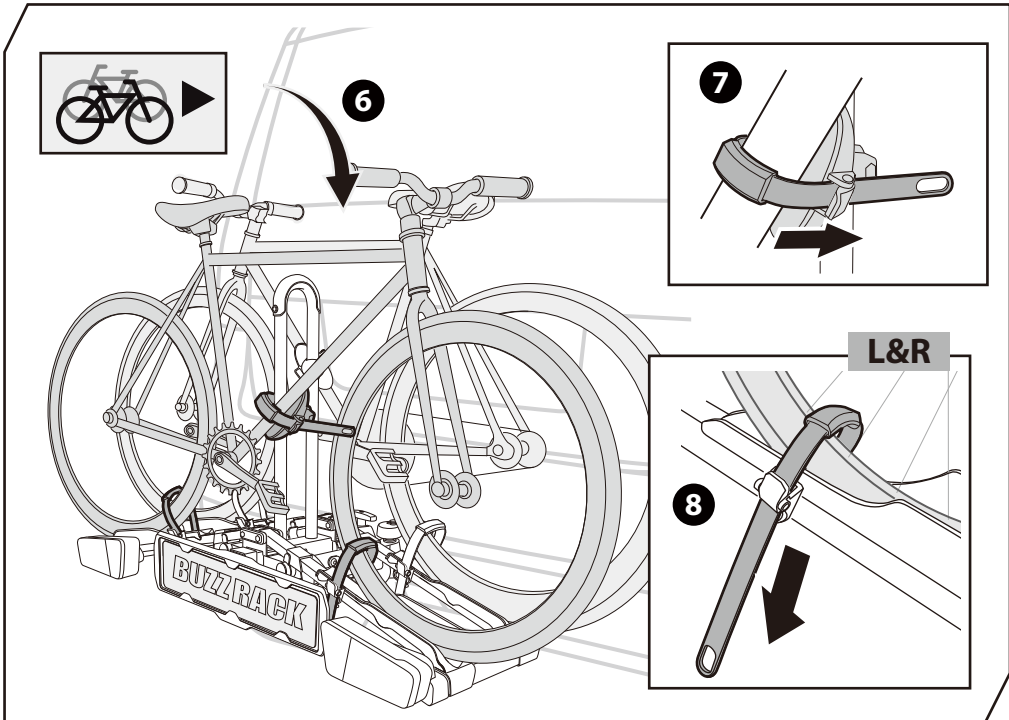

Denmark only 504x120mm

* This tool is not included.

**MAX
40KG**

2 x 20kg = **MAX
40 kg**

3

Contact us at service@buzzrack.com if you have any questions.

+

+