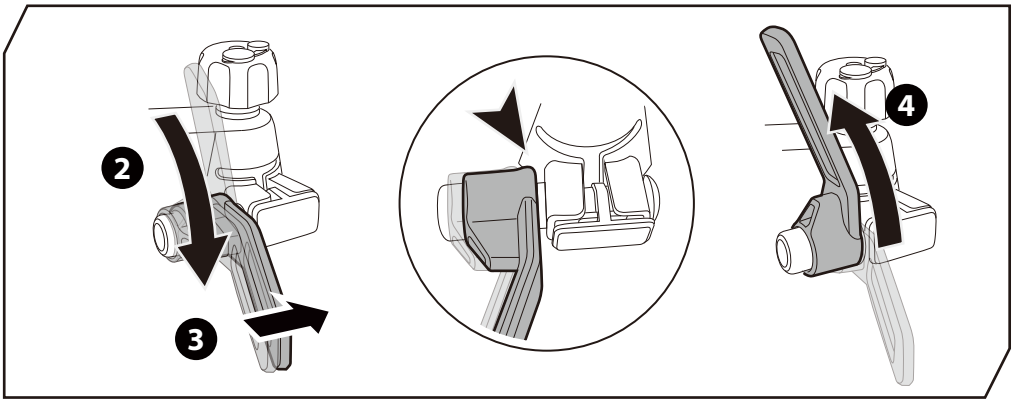

x1

x2

x1

x1

x2

x1

1

* This plate is not included.

Denmark only 504x120mm

* This tool is not included.

**MAX
40KG**

2 x 20kg = **MAX
40 kg**

3

Contact us at service@buzzrack.com if you have any questions.

+

+