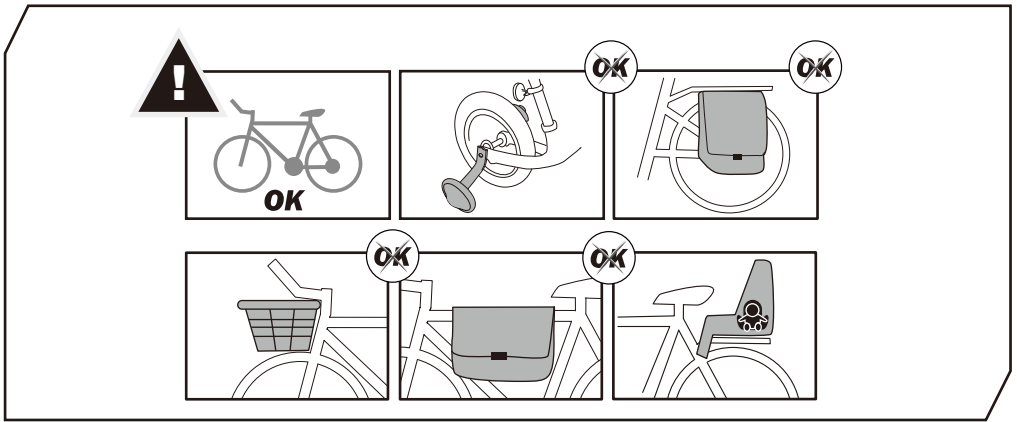

Denmark only 504x120mm

* This tool is not included.

**MAX
40KG**

2 x 20kg = **MAX
40 kg**

3

Contact us at service@buzzrack.com if you have any questions.

+

+