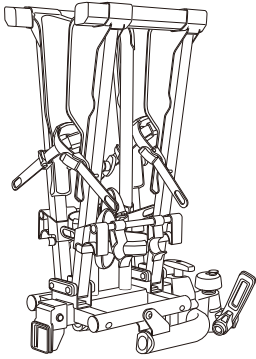

BUZZRACK

Max kg		
40 kg	11.6 kg	28.4 kg
50 kg		38.4 kg
>55 kg		MAX 40 kg

EAZZY 2

PART LIST

x1

x1

x1

x2

x1

x2

x1

x1

x2

x1

1

* This plate is not included.

Denmark only 504x120mm

* This tool is not included.

**MAX
40KG**

2 x 20kg = **MAX
40 kg**

3

Contact us at service@buzzrack.com if you have any questions.

+

+