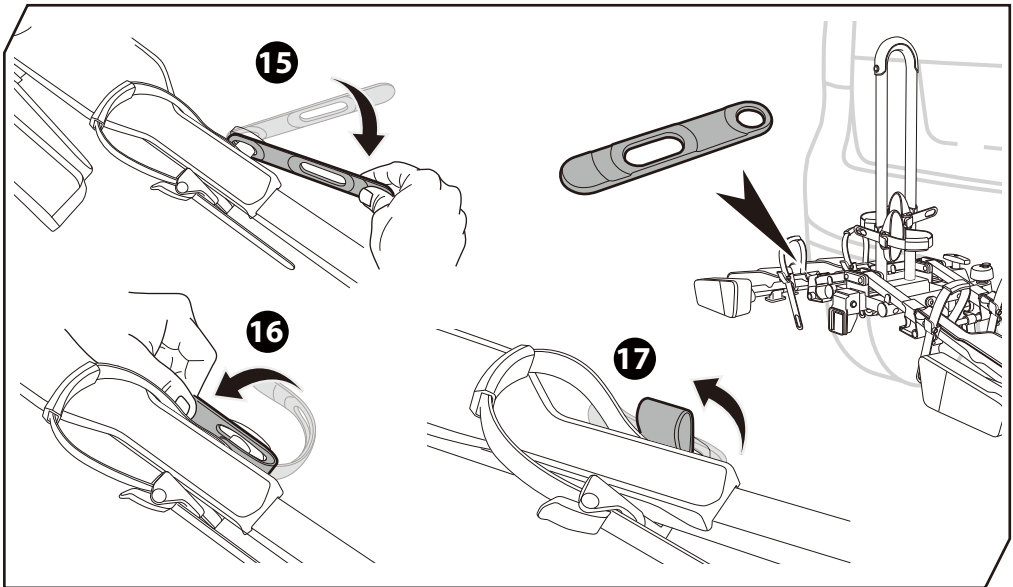

x1

x2

x1

x1

x2

x1

1

* This plate is not included.

Denmark only 504x120mm

* This tool is not included.

**MAX
40KG**

2 x 20kg = **MAX
40 kg**

3

Contact us at service@buzzrack.com if you have any questions.

+

+