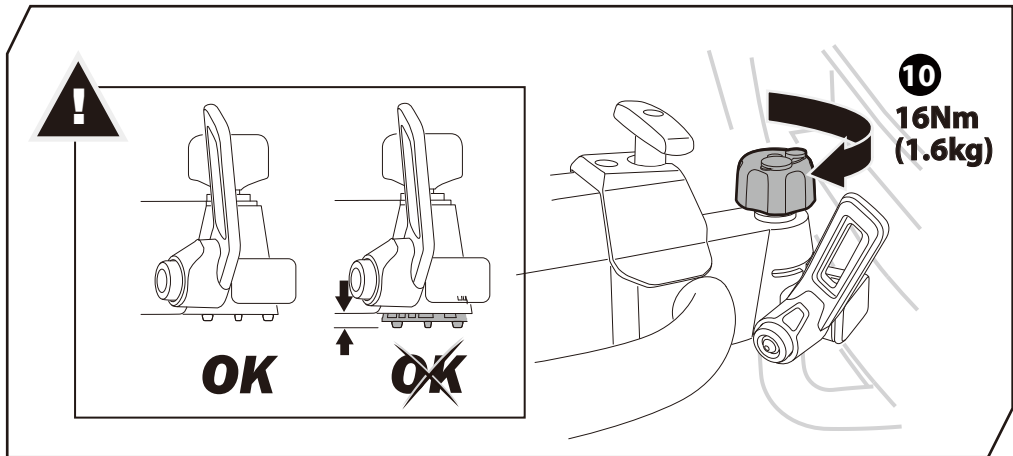

x1

x2

x1

x1

x2

x1

1

* This plate is not included.

Denmark only 504x120mm

* This tool is not included.

**MAX
40KG**

2 x 20kg = **MAX
40 kg**

3

Contact us at service@buzzrack.com if you have any questions.

+

+