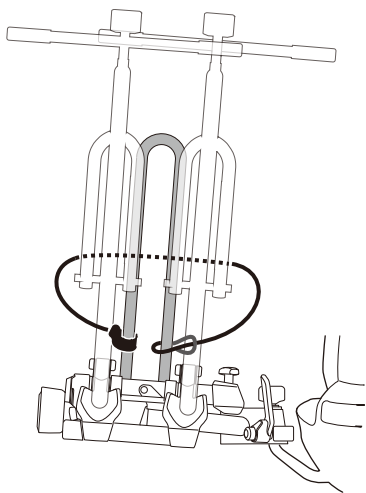

x1

x2

x1

x1

x2

x1

1

* This plate is not included.

Denmark only 504x120mm

* This tool is not included.

**MAX
40KG**

2 x 20kg = **MAX
40 kg**

3

Contact us at service@buzzrack.com if you have any questions.

+

+