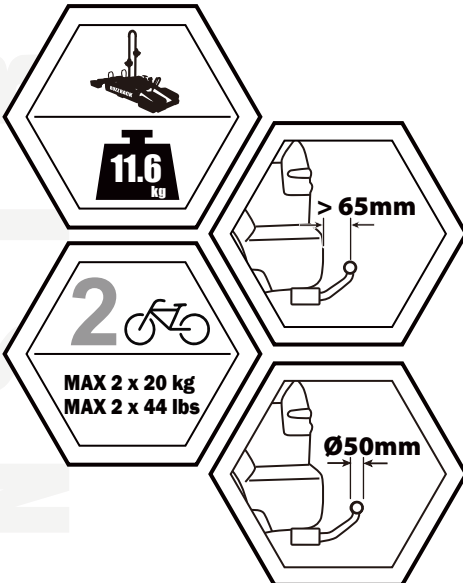

BUZZRACK

Max kg		
40 kg	11.6 kg	28.4 kg
50 kg		38.4 kg
>55 kg		MAX 40 kg

EAZZY 2

PART LIST

x1

x1

x1

x2

x1

x2

x1

x1

x2

x1

1

* This plate is not included.

Denmark only 504x120mm

* This tool is not included.

**MAX
40KG**

2 x 20kg = **MAX
40 kg**

3

Contact us at service@buzzrack.com if you have any questions.

+

+