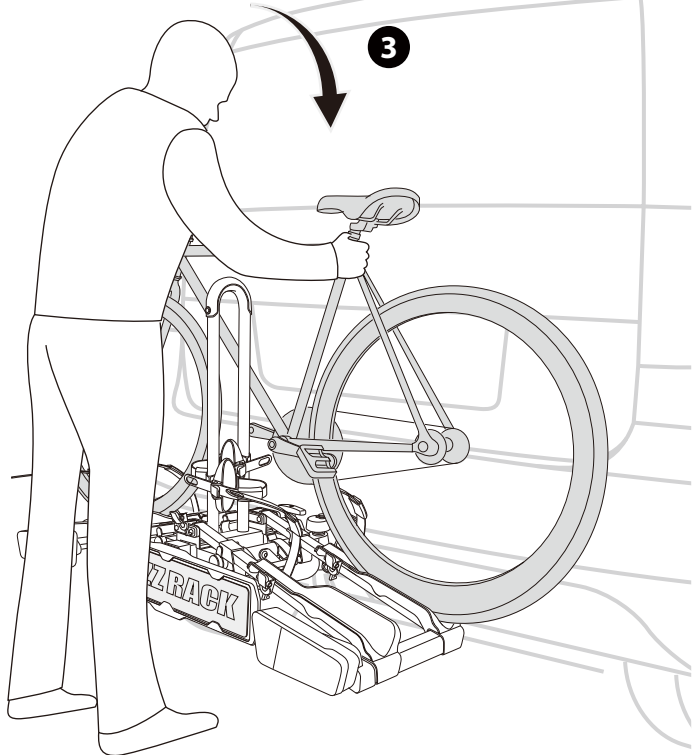

Denmark only 504x120mm

* This tool is not included.

**MAX
40KG**

2 x 20kg = **MAX
40 kg**

3

Contact us at service@buzzrack.com if you have any questions.

+

+