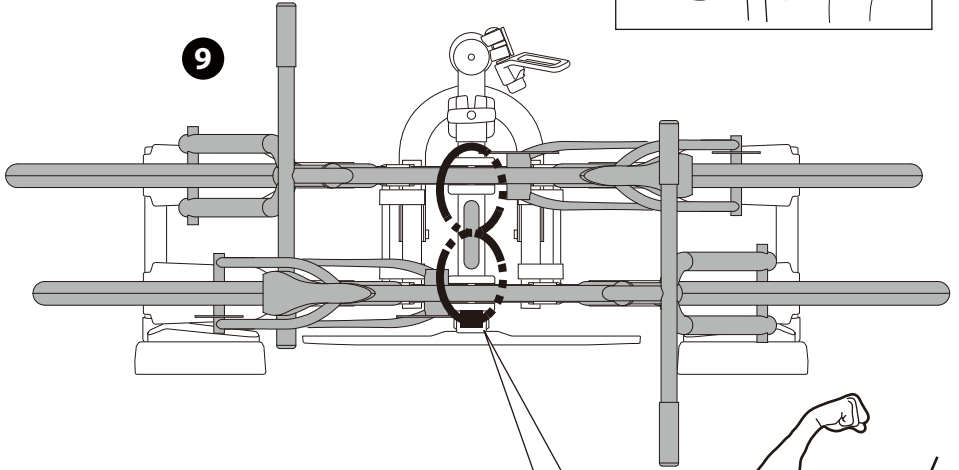

x1

x2

x1

x1

x2

x1

1

* This plate is not included.

Denmark only 504x120mm

* This tool is not included.

**MAX
40KG**

2 x 20kg = **MAX
40 kg**

3

Contact us at service@buzzrack.com if you have any questions.

+

+