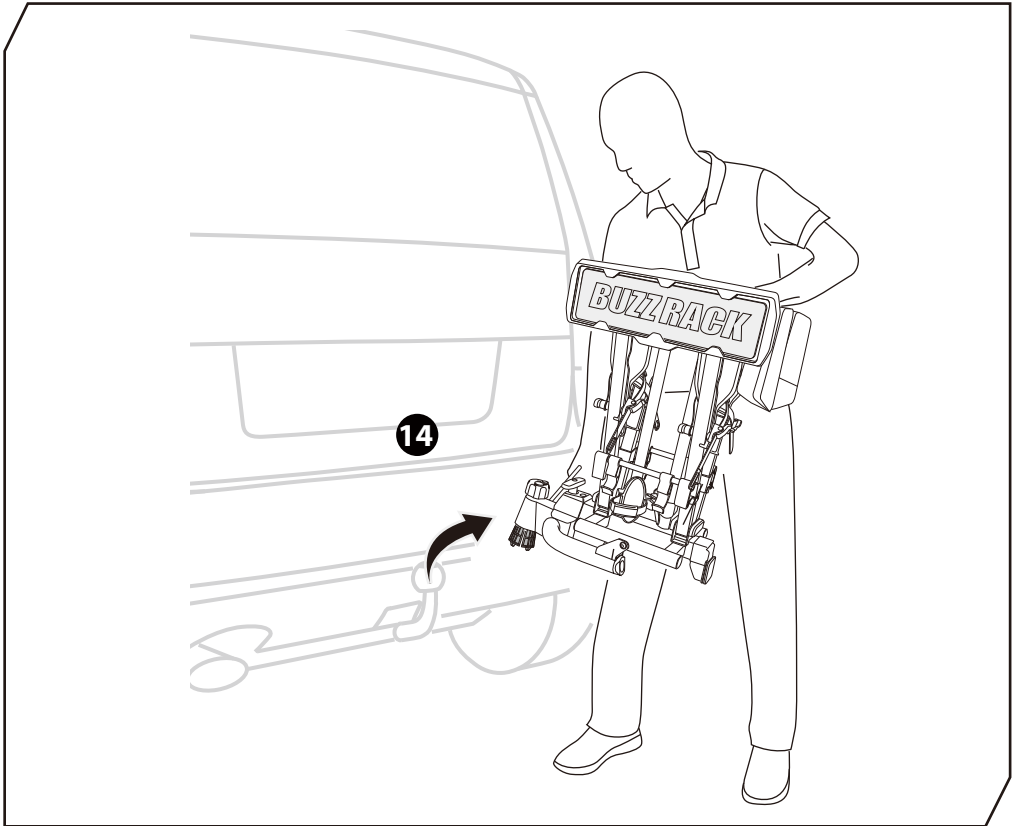

Denmark only 504x120mm

* This tool is not included.

**MAX
40KG**

2 x 20kg = **MAX
40 kg**

3

Contact us at service@buzzrack.com if you have any questions.

+

+