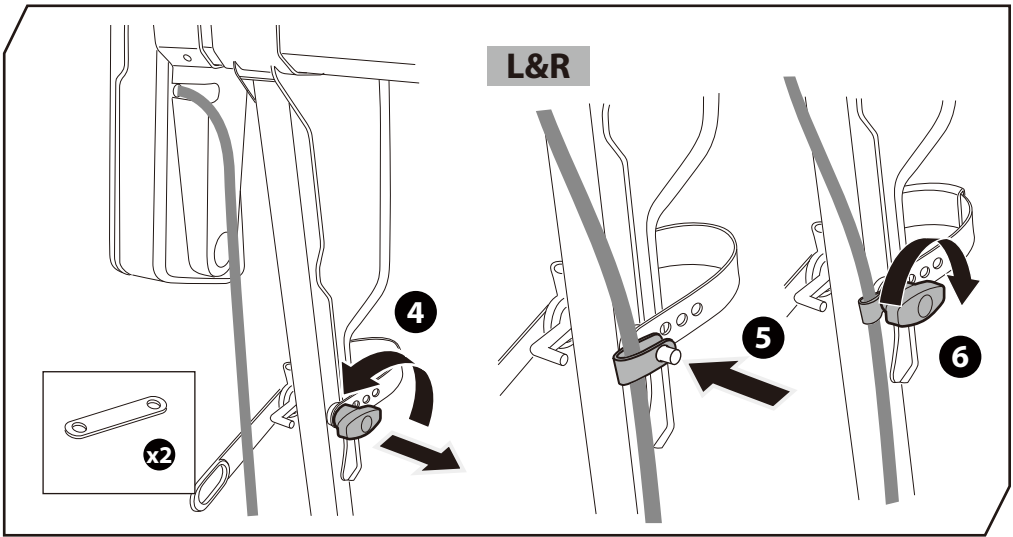

x1

x2

x1

x1

x2

x1

1

* This plate is not included.

Denmark only 504x120mm

* This tool is not included.

**MAX
40KG**

2 x 20kg = **MAX
40 kg**

3

Contact us at service@buzzrack.com if you have any questions.

+

+