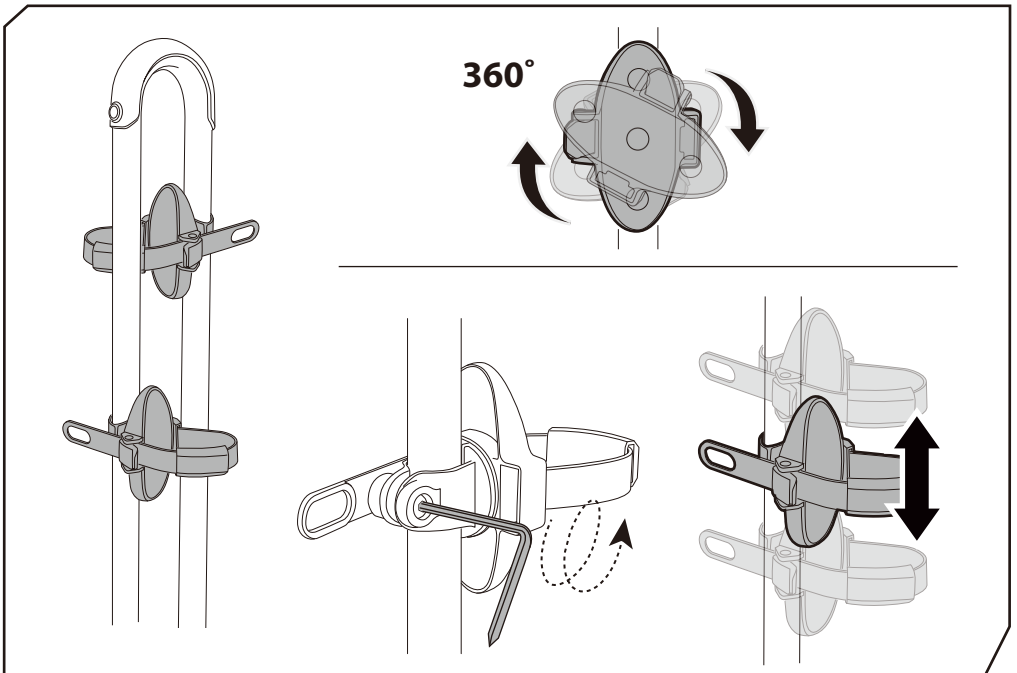

Denmark only 504x120mm

* This tool is not included.

**MAX
40KG**

2 x 20kg = **MAX
40 kg**

3

Contact us at service@buzzrack.com if you have any questions.

+

+