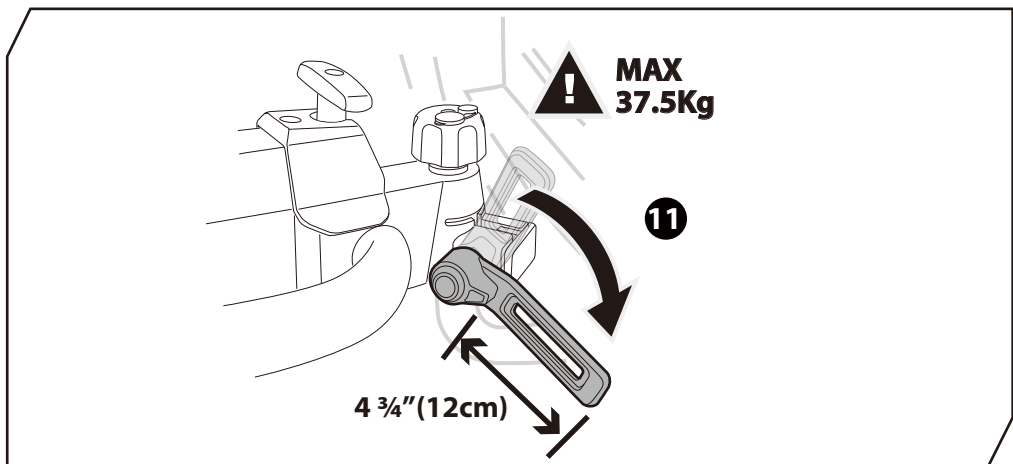

x1

x2

x1

x1

x2

x1

1

* This plate is not included.

Denmark only 504x120mm

* This tool is not included.

**MAX
40KG**

2 x 20kg = **MAX
40 kg**

3

Contact us at service@buzzrack.com if you have any questions.

+

+