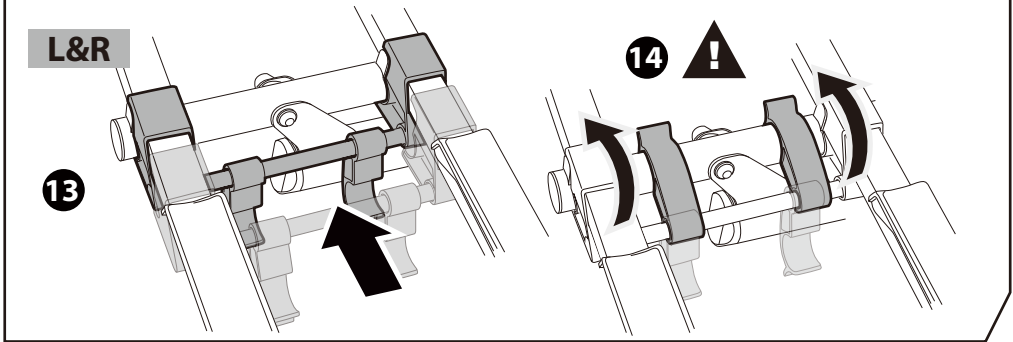

x1

x2

x1

x1

x2

x1

1

* This plate is not included.

Denmark only 504x120mm

* This tool is not included.

**MAX
40KG**

2 x 20kg = **MAX
40 kg**

3

Contact us at service@buzzrack.com if you have any questions.

+

+