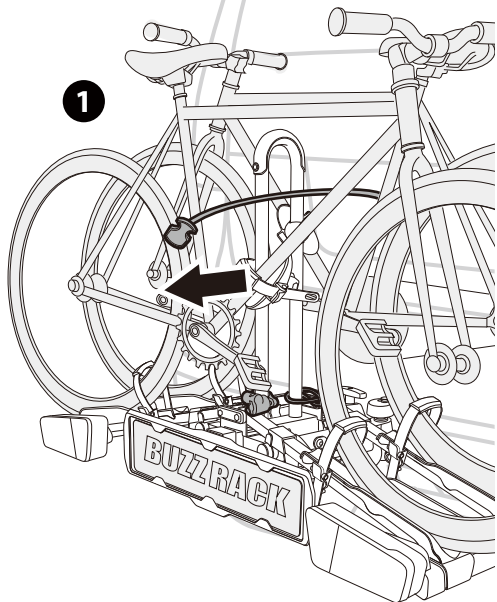

Denmark only 504x120mm

* This tool is not included.

**MAX
40KG**

2 x 20kg = **MAX
40 kg**

3

Contact us at service@buzzrack.com if you have any questions.

+

+