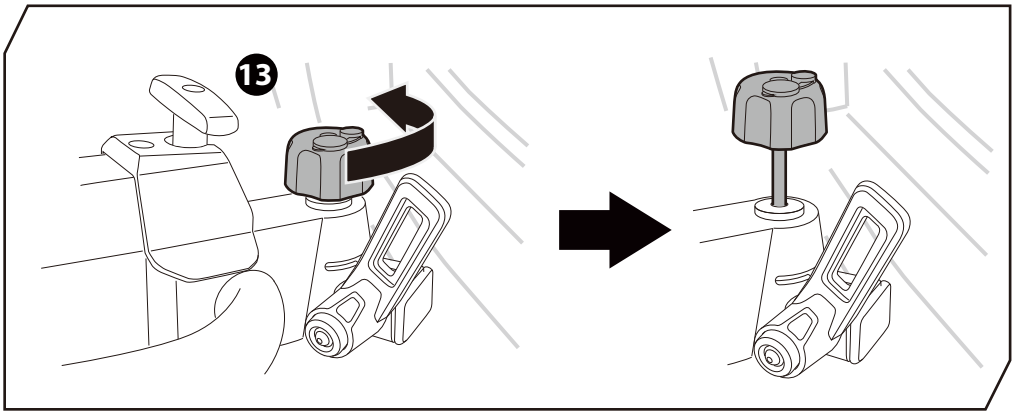

Denmark only 504x120mm

* This tool is not included.

**MAX
40KG**

2 x 20kg = **MAX
40 kg**

3

Contact us at service@buzzrack.com if you have any questions.

+

+