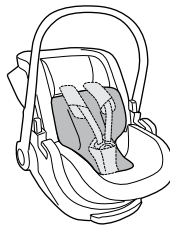

Thule back seat protector

14000013

 40-75 cm / max 13 kg

40-60 cm

Thule infant
car seat inlay

61-75 cm

Thule infant
car seat inlay

A