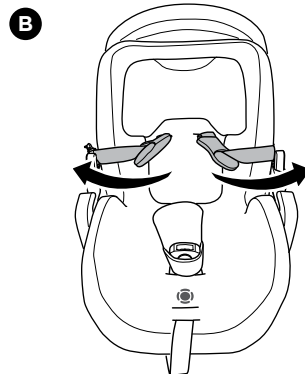

Thule back seat protector

14000013

 40-75 cm / max 13 kg

40-60 cm

Thule infant
car seat inlay

61-75 cm

Thule infant
car seat inlay

A