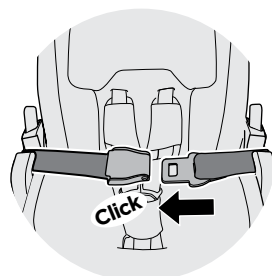

Click

i

i

A

B

Thule Seat Belt shortener
14000023

A

B