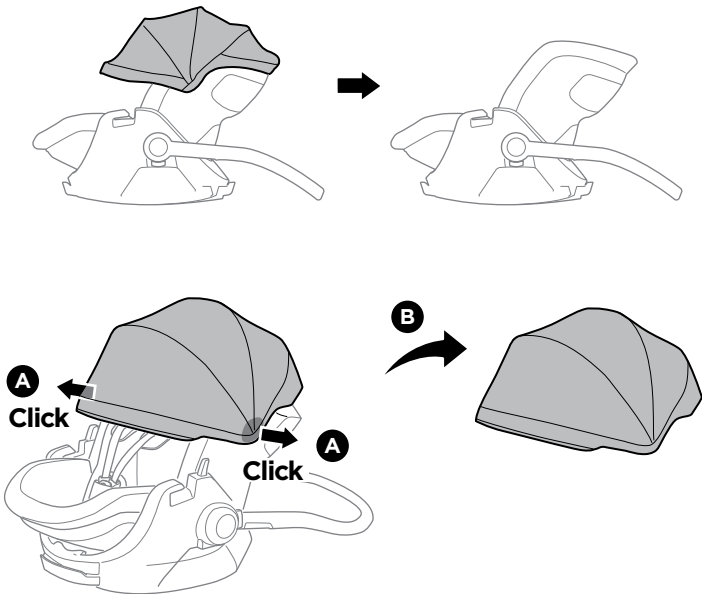

Click

i

i

A

B

Thule Seat Belt shortener
14000023

A

B