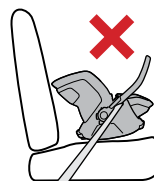

Click

i

i

A

B

Thule Seat Belt shortener
14000023

A

B