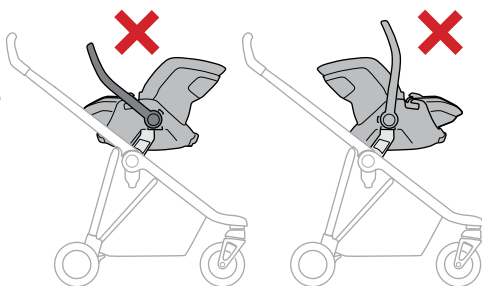

Click

i

i

A

B

Thule Seat Belt shortener
14000023

A

B