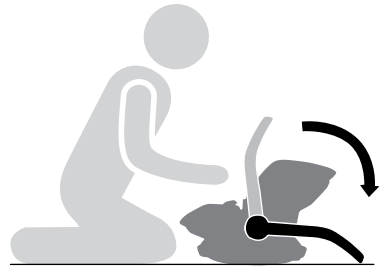

Thule back seat protector

14000013

 40-75 cm / max 13 kg

40-60 cm

Thule infant
car seat inlay

61-75 cm

Thule infant
car seat inlay

A