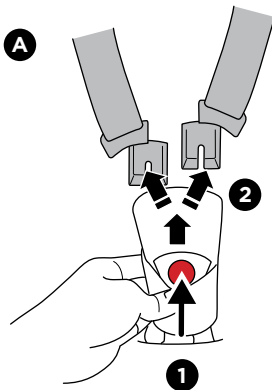

Thule back seat protector

14000013

 40-75 cm / max 13 kg

40-60 cm

Thule infant
car seat inlay

61-75 cm

Thule infant
car seat inlay

A