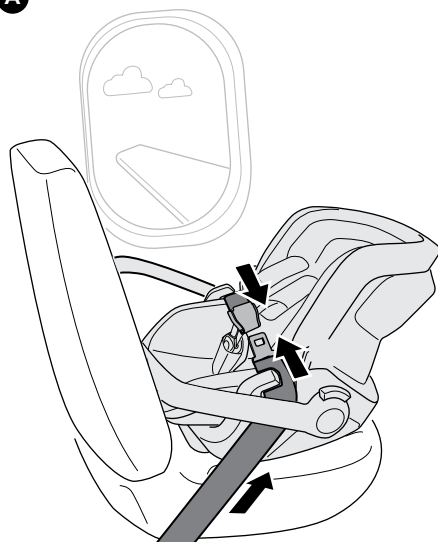

Click

i

i

A

B

Thule Seat Belt shortener
14000023

A

B