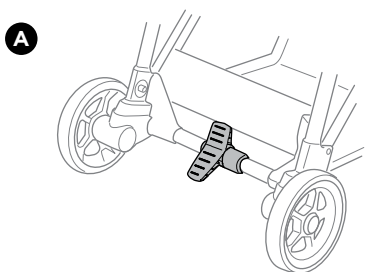

Click

i

i

A

B

Thule Seat Belt shortener
14000023

A

B