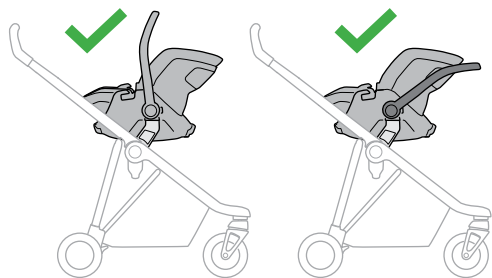

Click

i

i

A

B

Thule Seat Belt shortener
14000023

A

B