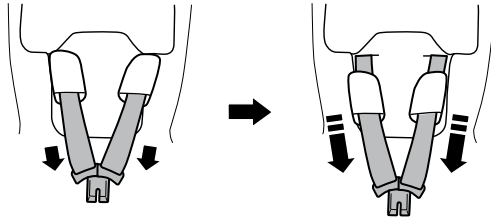

Thule back seat protector

14000013

 40-75 cm / max 13 kg

40-60 cm

Thule infant
car seat inlay

61-75 cm

Thule infant
car seat inlay

A