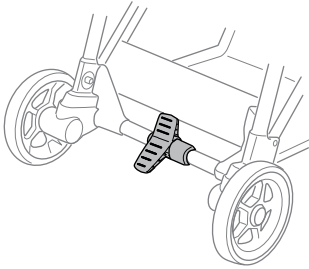

Click

i

i

A

B

Thule Seat Belt shortener
14000023

A

B