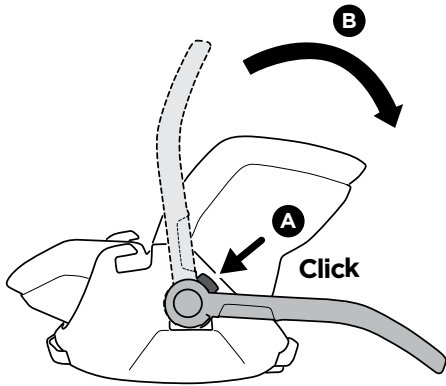

Thule back seat protector

14000013

 40-75 cm / max 13 kg

40-60 cm

Thule infant
car seat inlay

61-75 cm

Thule infant
car seat inlay

A