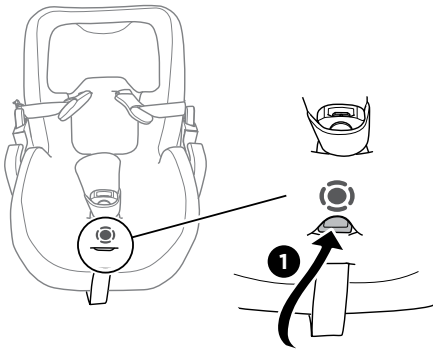

Thule back seat protector

14000013

 40-75 cm / max 13 kg

40-60 cm

Thule infant
car seat inlay

61-75 cm

Thule infant
car seat inlay

A