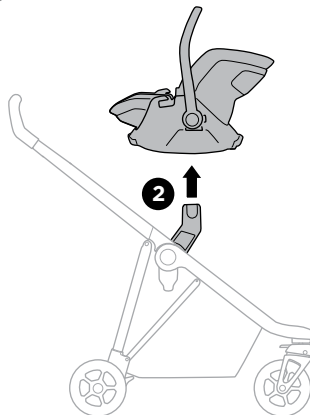

Click

i

i

A

B

Thule Seat Belt shortener
14000023

A

B