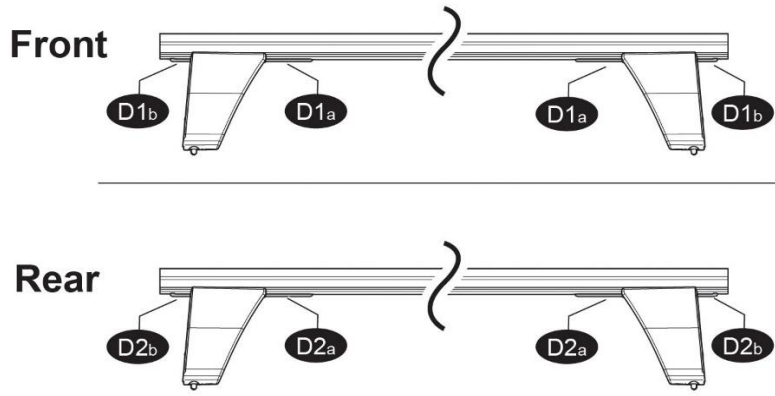

FIXING KIT DELTA

1

MANUFACTURER	MODEL CAR	DOORS	MODEL YEAR	D1	D2
CITROEN	C4 Cactus	5	18>20	11,1	8,9
LANCIA	Lybra	4	99>05	9,0	8,8
VOLVO	V60/V60 Cross Country	5	19>	6,9	4,8

2

3

x4

4a

MANUFACTURER	MODEL CAR	DOORS	MODEL YEAR
LANCIA	Lybra	4	99>05

Front	Rear
5	6
17	17
2X	2X

x4

4b

MANUFACTURER	MODEL CAR	DOORS	MODEL YEAR	A1	A2	A1	A2
				cm	cm	in	in
CITROEN	C4 Cactus	5	18>20	23	43	9,1	16,9
VOLVO	V60/V60 Cross Country	5	19>	14	55	5,5	21,7

Front	Rear
5	6
17	17
2X	2X

OR

5

MANUAL DELTA

FIXING KIT OMEGA

MANUFACTURER	MODEL CAR	DOORS	MODEL YEAR	D1	D2
CITROEN	C4 Cactus	5	18>20	11,1	8,9
LANCIA	Lybra	4	99>05	9,0	8,8
VOLVO	V60/V60 Cross Country	5	19>	6,9	4,8

3

4

5a

MANUFACTURER	MODEL CAR	DOORS	MODEL YEAR
LANCIA	Lybra	4	99>05

Front	Rear
5	6
17	17
2X	2X

x4

5b

MANUFACTURER	MODEL CAR	DOORS	MODEL YEAR	A1 cm	A2 cm	A1 in	A2 in
CITROEN	C4 Cactus	5	18>20	23	43	9,1	16,9
VOLVO	V60/V60 Cross Country	5	19>	14	55	5,5	21,7