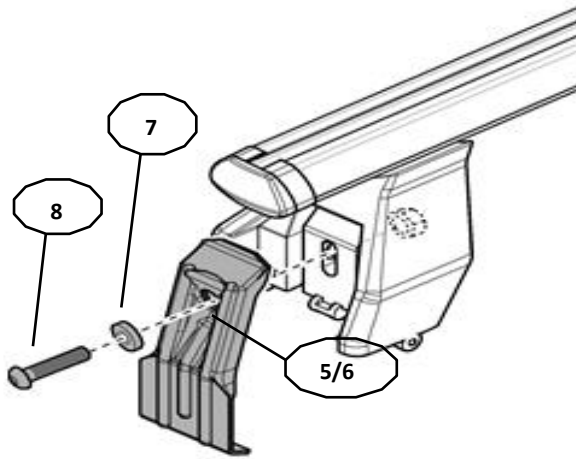

5a

MANUFACTURER	MODEL CAR	DOORS	MODEL YEAR
LANCIA	Lybra	4	99>05

Front	Rear
5	6
17	17
2X	2X