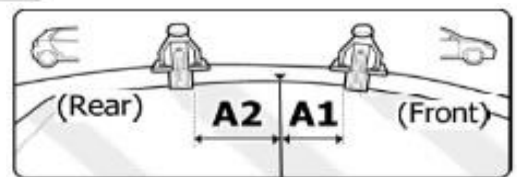

x4

4b

MANUFACTURER	MODEL CAR	DOORS	MODEL YEAR	A1	A2	A1	A2
				cm	cm	in	in
CITROEN	C4 Cactus	5	18>20	23	43	9,1	16,9
VOLVO	V60/V60 Cross Country	5	19>	14	55	5,5	21,7

Front	Rear
5	6
17	17
2X	2X

OR

5

MANUAL DELTA