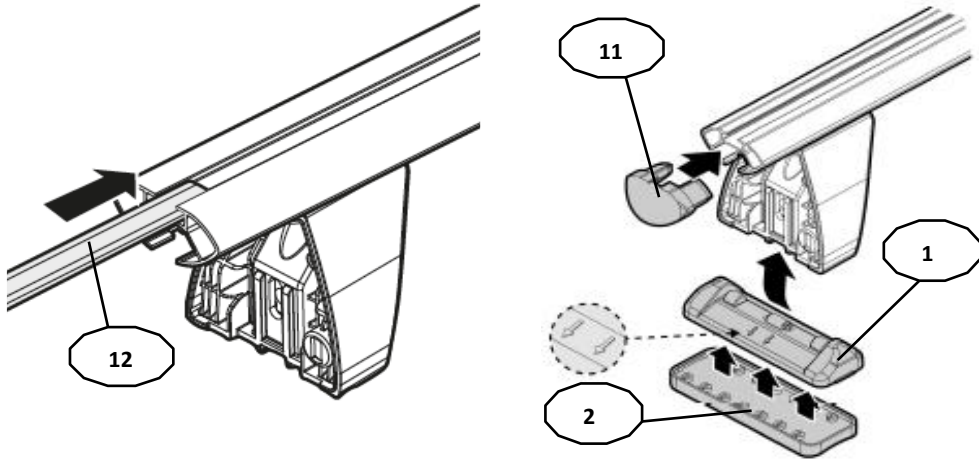

FIXING KIT DELTA

1

MANUFACTURER	MODEL CAR	DOORS	MODEL YEAR	D1	D2
CITROEN	C4 Cactus	5	18>20	11,1	8,9
LANCIA	Lybra	4	99>05	9,0	8,8
VOLVO	V60/V60 Cross Country	5	19>	6,9	4,8

2

3

x4

4a

MANUFACTURER	MODEL CAR	DOORS	MODEL YEAR
LANCIA	Lybra	4	99>05

Front	Rear
5	6
17	17
2X	2X

x4

4b

MANUFACTURER	MODEL CAR	DOORS	MODEL YEAR	A1	A2	A1	A2
				cm	cm	in	in
CITROEN	C4 Cactus	5	18>20	23	43	9,1	16,9
VOLVO	V60/V60 Cross Country	5	19>	14	55	5,5	21,7

Front	Rear
5	6
17	17
2X	2X