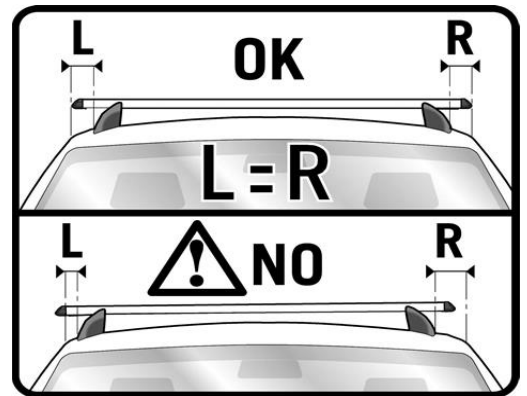

5a

MANUFACTURER	MODEL CAR	DOORS	MODEL YEAR
LANCIA	Lybra	4	99>05

Front	Rear
5	6
17	17
2X	2X

x4

5b

MANUFACTURER	MODEL CAR	DOORS	MODEL YEAR	A1 cm	A2 cm	A1 in	A2 in
CITROEN	C4 Cactus	5	18>20	23	43	9,1	16,9
VOLVO	V60/V60 Cross Country	5	19>	14	55	5,5	21,7

Front	Rear
5	6
17	17
2X	2X