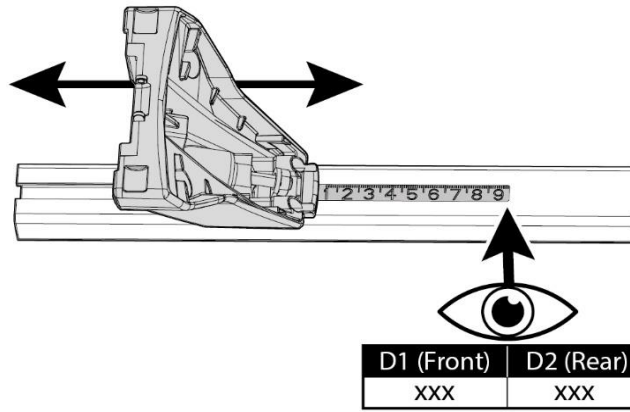

Front	Rear
5	6
17	17
2X	2X

x4

4b

MANUFACTURER	MODEL CAR	DOORS	MODEL YEAR	A1	A2	A1	A2
				cm	cm	in	in
CITROEN	C4 Cactus	5	18>20	23	43	9,1	16,9
VOLVO	V60/V60 Cross Country	5	19>	14	55	5,5	21,7

Front	Rear
5	6
17	17
2X	2X

OR

5

MANUAL DELTA

FIXING KIT OMEGA

MANUFACTURER	MODEL CAR	DOORS	MODEL YEAR	D1	D2
CITROEN	C4 Cactus	5	18>20	11,1	8,9
LANCIA	Lybra	4	99>05	9,0	8,8
VOLVO	V60/V60 Cross Country	5	19>	6,9	4,8

3

4

5a

MANUFACTURER	MODEL CAR	DOORS	MODEL YEAR
LANCIA	Lybra	4	99>05

Front	Rear
5	6
17	17
2X	2X

x4

5b

MANUFACTURER	MODEL CAR	DOORS	MODEL YEAR	A1 cm	A2 cm	A1 in	A2 in
CITROEN	C4 Cactus	5	18>20	23	43	9,1	16,9
VOLVO	V60/V60 Cross Country	5	19>	14	55	5,5	21,7