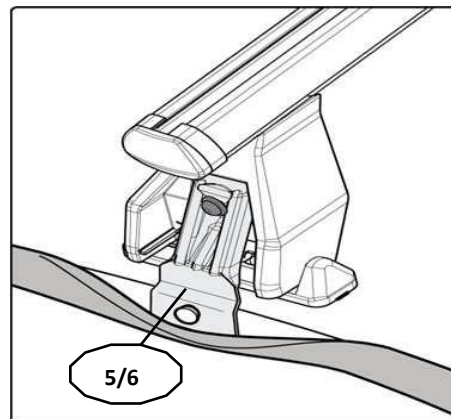

5a

MANUFACTURER	MODEL CAR	DOORS	MODEL YEAR
LANCIA	Lybra	4	99>05

Front	Rear
5	6
17	17
2X	2X

x4

5b

MANUFACTURER	MODEL CAR	DOORS	MODEL YEAR	A1 cm	A2 cm	A1 in	A2 in
CITROEN	C4 Cactus	5	18>20	23	43	9,1	16,9
VOLVO	V60/V60 Cross Country	5	19>	14	55	5,5	21,7

Front	Rear
5	6
17	17
2X	2X