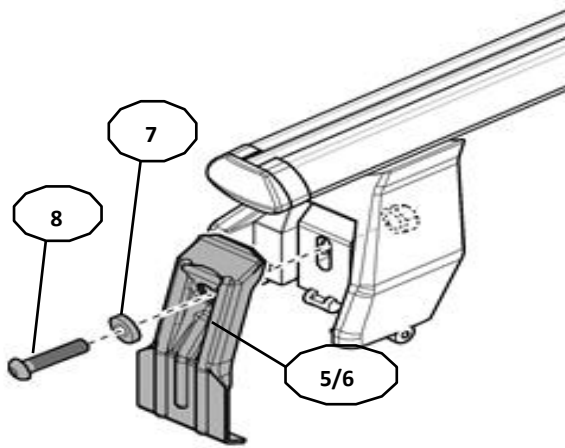

FIXING KIT DELTA

1

MANUFACTURER	MODEL CAR	DOORS	MODEL YEAR	D1	D2
CITROEN	C4 Cactus	5	18>20	11,1	8,9
LANCIA	Lybra	4	99>05	9,0	8,8
VOLVO	V60/V60 Cross Country	5	19>	6,9	4,8

2

3

x4

4a

MANUFACTURER	MODEL CAR	DOORS	MODEL YEAR
LANCIA	Lybra	4	99>05

Front	Rear
5	6
17	17
2X	2X

x4

4b

MANUFACTURER	MODEL CAR	DOORS	MODEL YEAR	A1	A2	A1	A2
				cm	cm	in	in
CITROEN	C4 Cactus	5	18>20	23	43	9,1	16,9
VOLVO	V60/V60 Cross Country	5	19>	14	55	5,5	21,7

Front	Rear
5	6
17	17
2X	2X