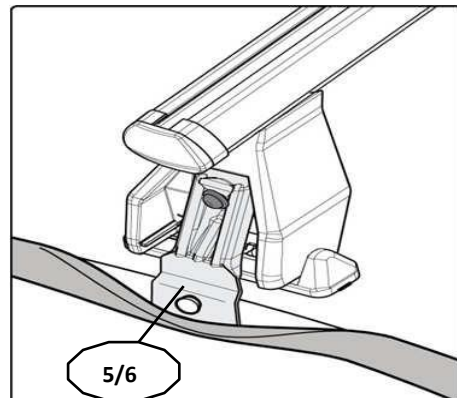

FIXING KIT DELTA

1

MANUFACTURER	MODEL CAR	DOORS	MODEL YEAR	D1	D2
CITROEN	C4 Cactus	5	18>20	11,1	8,9
LANCIA	Lybra	4	99>05	9,0	8,8
VOLVO	V60/V60 Cross Country	5	19>	6,9	4,8

2

3

x4

4a

MANUFACTURER	MODEL CAR	DOORS	MODEL YEAR
LANCIA	Lybra	4	99>05

Front	Rear
5	6
17	17
2X	2X

x4

4b

MANUFACTURER	MODEL CAR	DOORS	MODEL YEAR	A1	A2	A1	A2
				cm	cm	in	in
CITROEN	C4 Cactus	5	18>20	23	43	9,1	16,9
VOLVO	V60/V60 Cross Country	5	19>	14	55	5,5	21,7

Front	Rear
5	6
17	17
2X	2X