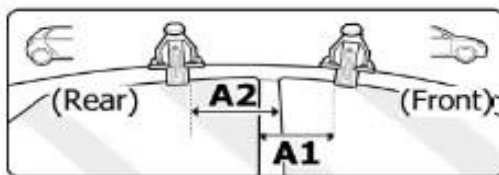

Front	Rear
5	6
17	17
2X	2X

x4

4b

MANUFACTURER	MODEL CAR	DOORS	MODEL YEAR	A1	A2	A1	A2
				cm	cm	in	in
CITROEN	C4 Cactus	5	18>20	23	43	9,1	16,9
VOLVO	V60/V60 Cross Country	5	19>	14	55	5,5	21,7

Front	Rear
5	6
17	17
2X	2X