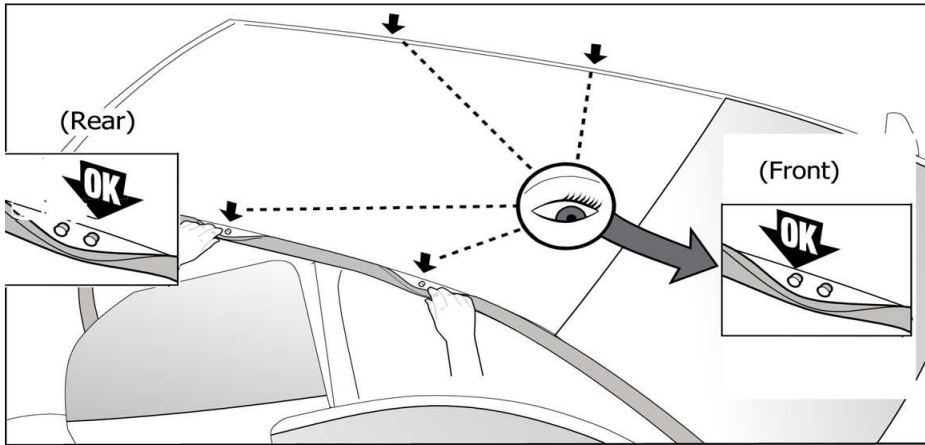

5a

MANUFACTURER	MODEL CAR	DOORS	MODEL YEAR
LANCIA	Lybra	4	99>05

Front	Rear
5	6
17	17
2X	2X

x4

5b

MANUFACTURER	MODEL CAR	DOORS	MODEL YEAR	A1 cm	A2 cm	A1 in	A2 in
CITROEN	C4 Cactus	5	18>20	23	43	9,1	16,9
VOLVO	V60/V60 Cross Country	5	19>	14	55	5,5	21,7

Front	Rear
5	6
17	17
2X	2X