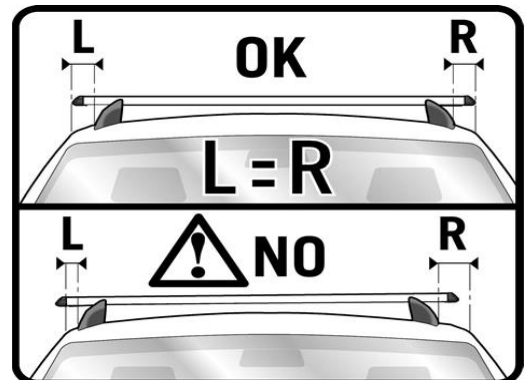

3

x4

4a

MANUFACTURER	MODEL CAR	DOORS	MODEL YEAR
LANCIA	Lybra	4	99>05

Front	Rear
5	6
17	17
2X	2X