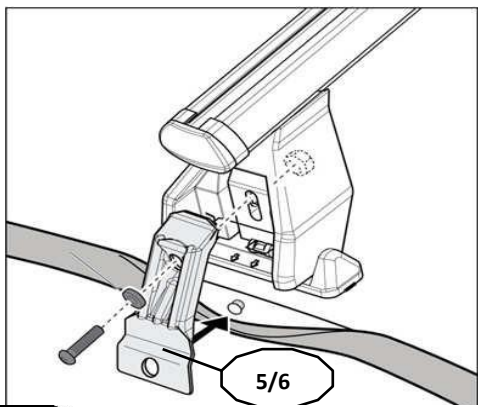

x4

4b

MANUFACTURER	MODEL CAR	DOORS	MODEL YEAR	A1	A2	A1	A2
				cm	cm	in	in
CITROEN	C4 Cactus	5	18>20	23	43	9,1	16,9
VOLVO	V60/V60 Cross Country	5	19>	14	55	5,5	21,7

Front	Rear
5	6
17	17
2X	2X

OR

5

MANUAL DELTA