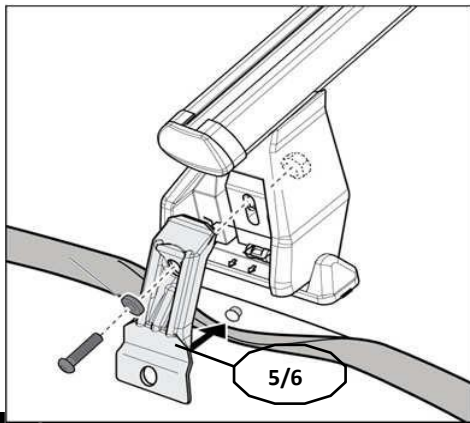

5a

MANUFACTURER	MODEL CAR	DOORS	MODEL YEAR
LANCIA	Lybra	4	99>05

Front	Rear
5	6
17	17
2X	2X

x4

5b

MANUFACTURER	MODEL CAR	DOORS	MODEL YEAR	A1 cm	A2 cm	A1 in	A2 in
CITROEN	C4 Cactus	5	18>20	23	43	9,1	16,9
VOLVO	V60/V60 Cross Country	5	19>	14	55	5,5	21,7

Front	Rear
5	6
17	17
2X	2X