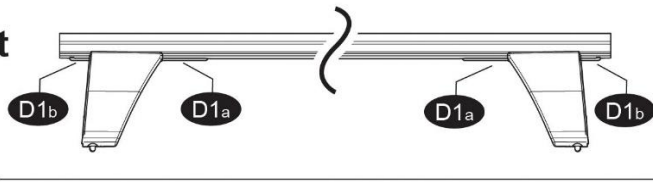

Front

Rear

3

x4

4

Front	Rear
5	6

20	21R
2X	2X