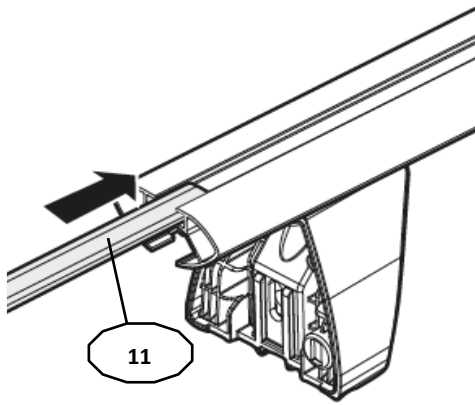

FIXING KIT DELTA

1

MANUFACTURER	MODEL CAR	DOORS	MODEL YEAR	D1	D2
RENAULT	Megane Scenic	5	97>99	11,4	11,4

2

Front

Rear

3

x4

4

Front	Rear
5	6
30	30
2X	2X

OR

MANUFACTURER	MODEL CAR	DOORS	MODEL YEAR	A1	A2	A1	A2
				cm	cm	in	in
RENAULT	Megane Scenic	5	97>99	25	35	9,8	13,8

X = predisposizione originale /original arrangement

5

MANUAL DELTA