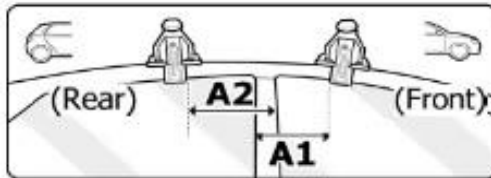

FIXING KIT OMEGA

2

MANUFACTURER	MODEL CAR	DOORS	MODEL YEAR	D1	D2
RENAULT	Megane Scenic	5	97>99	11,4	11,4

3

4

Front 5	Rear 6
30 2X	30 2X

OR

MANUFACTURER	MODEL CAR	DOORS	MODEL YEAR	A1	A2	A1	A2
				cm	cm	in	in
RENAULT	Megane Scenic	5	97>99	25	35	9,8	13,8