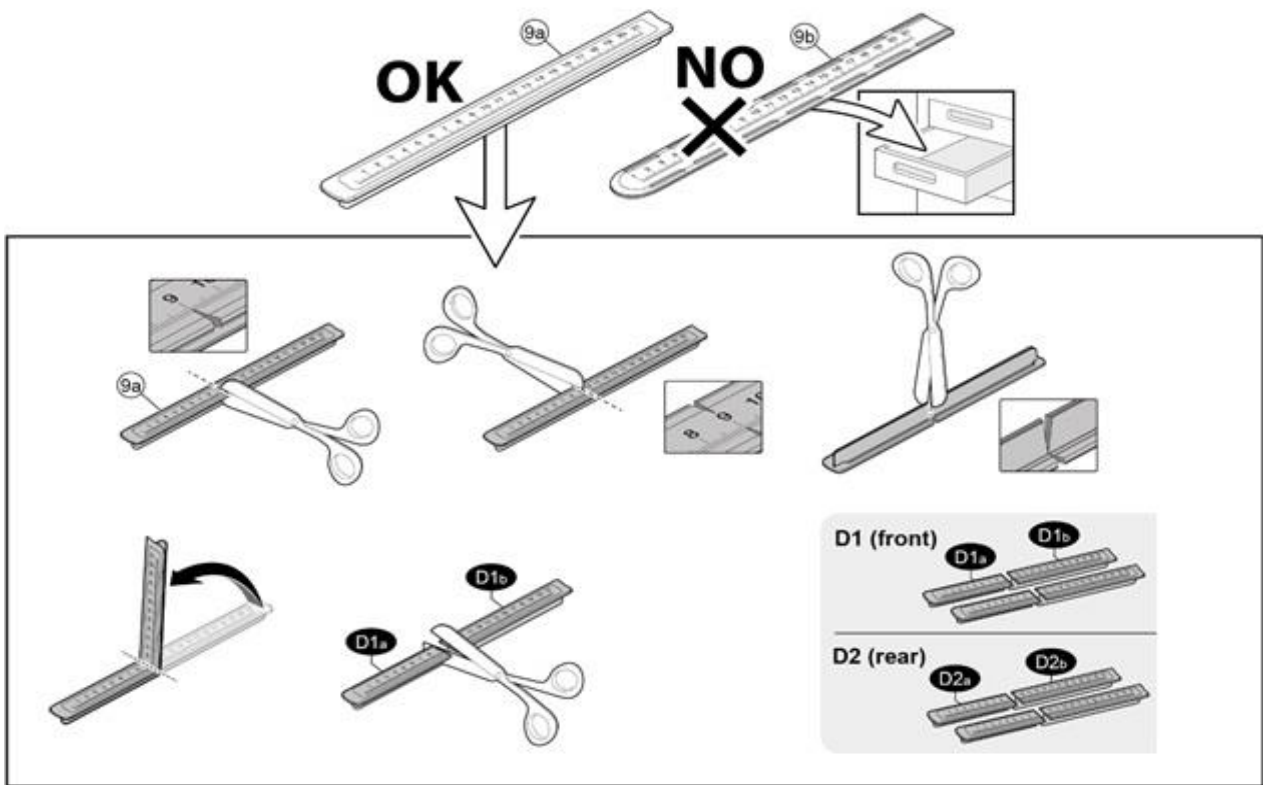

FIXING KIT DELTA

1

MANUFACTURER	MODEL CAR	DOORS	MODEL YEAR	D1	D2
RENAULT	Megane Scenic	5	97>99	11,4	11,4

2

Front

Rear

3

x4

4

Front	Rear
5	6
30	30
2X	2X

OR

MANUFACTURER	MODEL CAR	DOORS	MODEL YEAR	A1	A2	A1	A2
				cm	cm	in	in
RENAULT	Megane Scenic	5	97>99	25	35	9,8	13,8

X = predisposizione originale /original arrangement

5

MANUAL DELTA

FIXING KIT OMEGA

2

MANUFACTURER	MODEL CAR	DOORS	MODEL YEAR	D1	D2
RENAULT	Megane Scenic	5	97>99	11,4	11,4

3

4

Front 5	Rear 6
30 2X	30 2X

OR

MANUFACTURER	MODEL CAR	DOORS	MODEL YEAR	A1	A2	A1	A2
				cm	cm	in	in
RENAULT	Megane Scenic	5	97>99	25	35	9,8	13,8