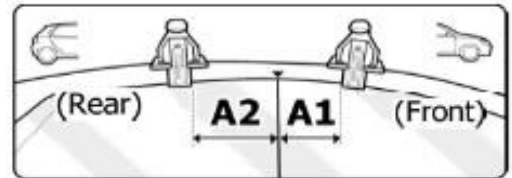

FIXING KIT OMEGA

2

MANUFACTURER	MODEL CAR	DOORS	MODEL YEAR	D1	D2
RENAULT	Megane Scenic	5	97>99	11,4	11,4

3

4

Front 5	Rear 6
30 2X	30 2X

OR

MANUFACTURER	MODEL CAR	DOORS	MODEL YEAR	A1	A2	A1	A2
				cm	cm	in	in
RENAULT	Megane Scenic	5	97>99	25	35	9,8	13,8