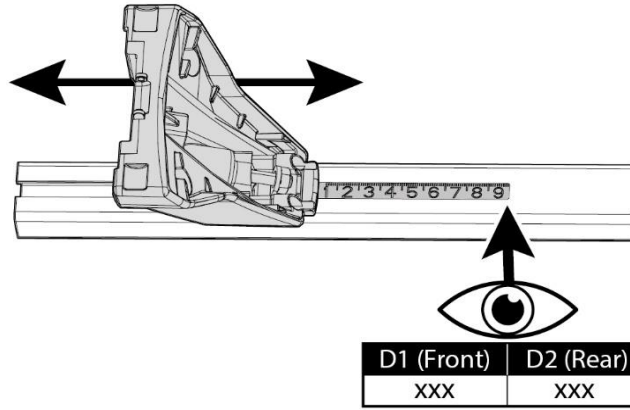

FIXING KIT DELTA

1

MANUFACTURER	MODEL CAR	DOORS	MODEL YEAR	D1	D2
RENAULT	Megane Scenic	5	97>99	11,4	11,4

2

Front

Rear

3

x4

4

Front	Rear
5	6
30	30
2X	2X

OR

MANUFACTURER	MODEL CAR	DOORS	MODEL YEAR	A1	A2	A1	A2
				cm	cm	in	in
RENAULT	Megane Scenic	5	97>99	25	35	9,8	13,8

X = predisposizione originale /original arrangement

5

MANUAL DELTA

FIXING KIT OMEGA

2

MANUFACTURER	MODEL CAR	DOORS	MODEL YEAR	D1	D2
RENAULT	Megane Scenic	5	97>99	11,4	11,4

3

4

Front 5	Rear 6
30 2X	30 2X

OR

MANUFACTURER	MODEL CAR	DOORS	MODEL YEAR	A1	A2	A1	A2
				cm	cm	in	in
RENAULT	Megane Scenic	5	97>99	25	35	9,8	13,8