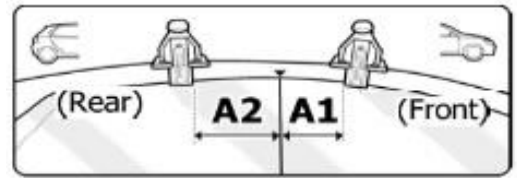

4

Front	Rear
5	6
30	30
2X	2X

OR

MANUFACTURER	MODEL CAR	DOORS	MODEL YEAR	A1	A2	A1	A2
				cm	cm	in	in
RENAULT	Megane Scenic	5	97>99	25	35	9,8	13,8

X = predisposizione originale /original arrangement

5

MANUAL DELTA