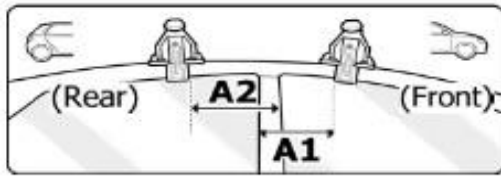

FIXING KIT DELTA

1

MANUFACTURER	MODEL CAR	DOORS	MODEL YEAR	D1	D2
RENAULT	Megane Scenic	5	97>99	11,4	11,4

2

Front

Rear

3

x4

4

Front	Rear
5	6
30	30
2X	2X

OR

MANUFACTURER	MODEL CAR	DOORS	MODEL YEAR	A1	A2	A1	A2
				cm	cm	in	in
RENAULT	Megane Scenic	5	97>99	25	35	9,8	13,8

X = predisposizione originale /original arrangement

5

MANUAL DELTA