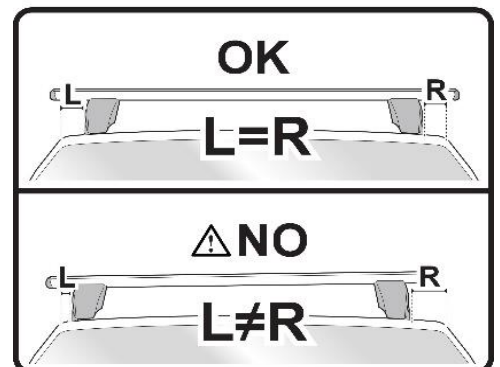

FIXING KIT DELTA

1

MANUFACTURER	MODEL CAR	DOORS	MODEL YEAR	D1	D2
RENAULT	Megane Scenic	5	97>99	11,4	11,4

2

Front

Rear

3

x4

4

Front	Rear
5	6
30	30
2X	2X

OR

MANUFACTURER	MODEL CAR	DOORS	MODEL YEAR	A1	A2	A1	A2
				cm	cm	in	in
RENAULT	Megane Scenic	5	97>99	25	35	9,8	13,8

X = predisposizione originale /original arrangement

5

MANUAL DELTA