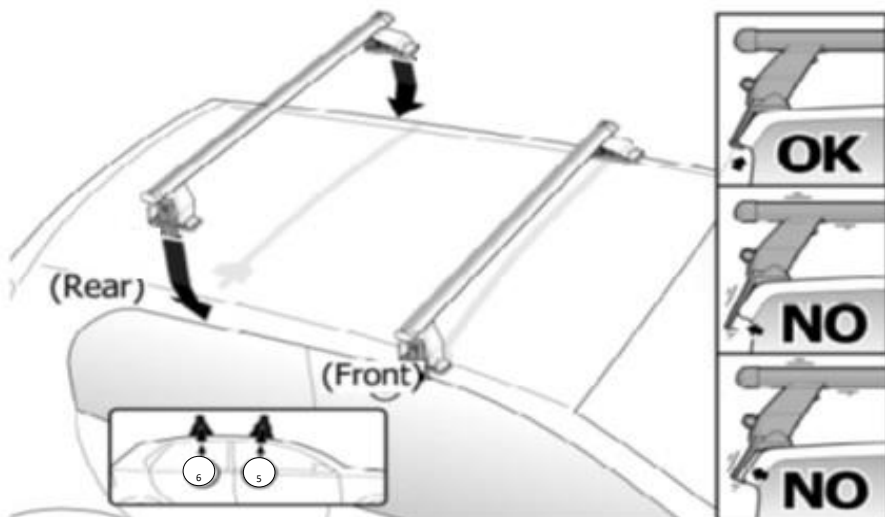

FIXING KIT DELTA

1

MANUFACTURER	MODEL CAR	DOORS	MODEL YEAR	D1	D2
RENAULT	Megane Scenic	5	97>99	11,4	11,4

2

Front

Rear

3

x4

4

Front	Rear
5	6
30	30
2X	2X

OR

MANUFACTURER	MODEL CAR	DOORS	MODEL YEAR	A1	A2	A1	A2
				cm	cm	in	in
RENAULT	Megane Scenic	5	97>99	25	35	9,8	13,8

X = predisposizione originale /original arrangement

5

MANUAL DELTA