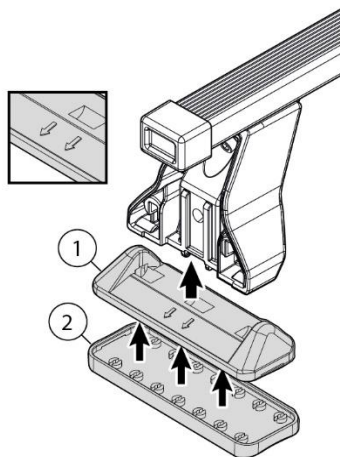

FIXING KIT OMEGA

2

MANUFACTURER	MODEL CAR	DOORS	MODEL YEAR	D1	D2
RENAULT	Megane Scenic	5	97>99	11,4	11,4

3

4

Front 5	Rear 6
30 2X	30 2X

OR

MANUFACTURER	MODEL CAR	DOORS	MODEL YEAR	A1	A2	A1	A2
				cm	cm	in	in
RENAULT	Megane Scenic	5	97>99	25	35	9,8	13,8