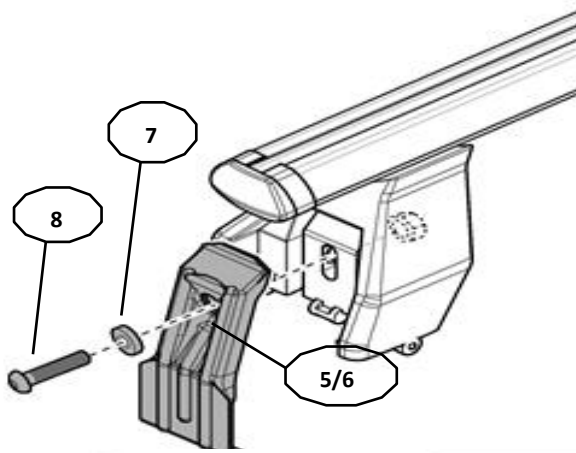

FIXING KIT OMEGA

2

MANUFACTURER	MODEL CAR	DOORS	MODEL YEAR	D1	D2
RENAULT	Megane Scenic	5	97>99	11,4	11,4

3

4

Front 5	Rear 6
30 2X	30 2X

OR

MANUFACTURER	MODEL CAR	DOORS	MODEL YEAR	A1	A2	A1	A2
				cm	cm	in	in
RENAULT	Megane Scenic	5	97>99	25	35	9,8	13,8