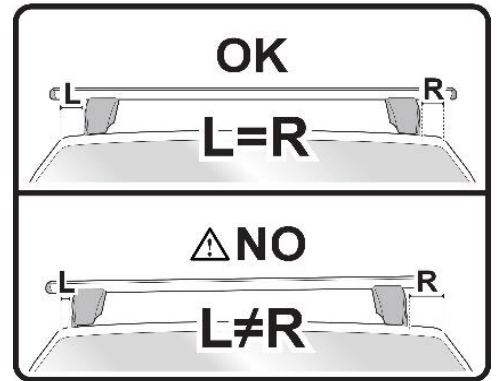

FIXING KIT OMEGA

2

MANUFACTURER	MODEL CAR	DOORS	MODEL YEAR	D1	D2
RENAULT	Megane Scenic	5	97>99	11,4	11,4

3

4

Front 5	Rear 6
30 2X	30 2X

OR

MANUFACTURER	MODEL CAR	DOORS	MODEL YEAR	A1	A2	A1	A2
				cm	cm	in	in
RENAULT	Megane Scenic	5	97>99	25	35	9,8	13,8

X = predisposizione originale /original arrangement

MANUAL OMEGA

NOTE:
