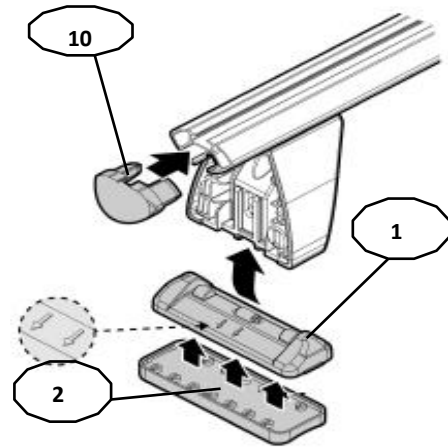

FIXING KIT DELTA

1

MANUFACTURER	MODEL CAR	DOORS	MODEL YEAR	D1	D2
RENAULT	Megane Scenic	5	97>99	11,4	11,4

2

Front

Rear

3

x4

4

Front	Rear
5	6
30	30
2X	2X

OR

MANUFACTURER	MODEL CAR	DOORS	MODEL YEAR	A1	A2	A1	A2
				cm	cm	in	in
RENAULT	Megane Scenic	5	97>99	25	35	9,8	13,8

X = predisposizione originale /original arrangement

5

MANUAL DELTA