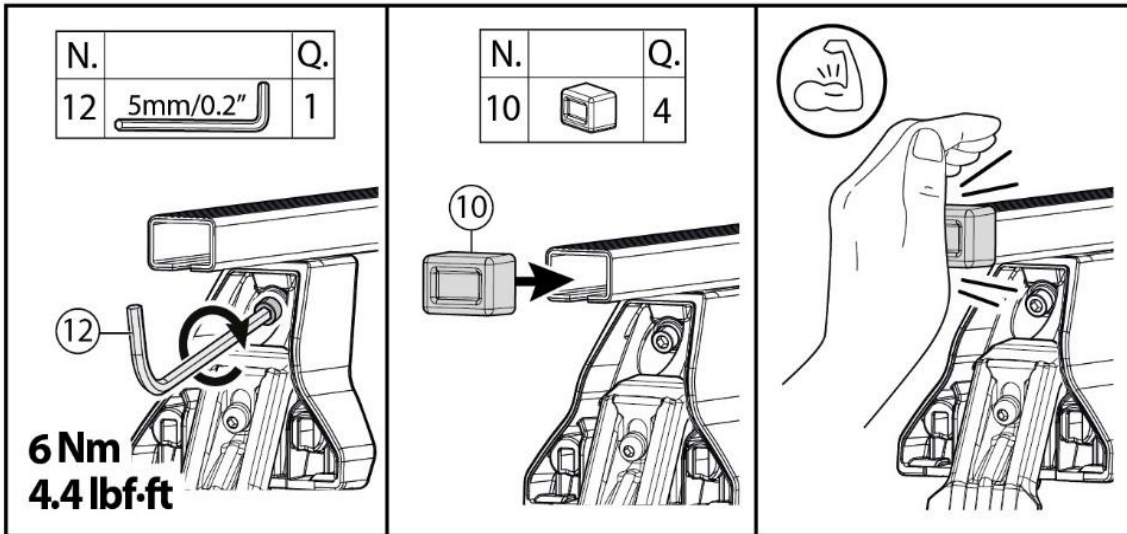

MANUFACTURER	MODEL CAR	DOORS	MODEL YEAR	D1	D2
RENAULT	Megane Scenic	5	97>99	11,4	11,4

3

4