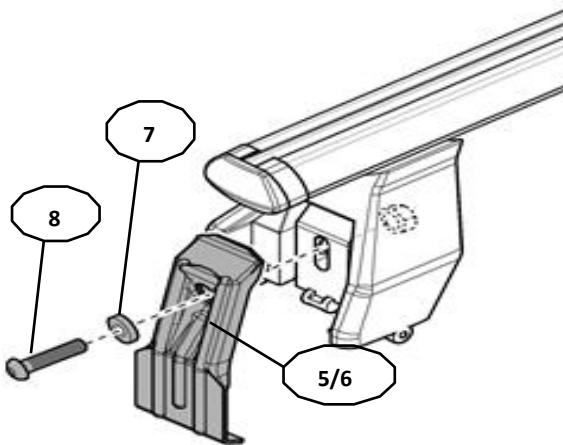

FIXING KIT DELTA

1

MANUFACTURER	MODEL CAR	DOORS	MODEL YEAR	D1	D2
RENAULT	Megane Scenic	5	97>99	11,4	11,4

2

Front

Rear

3

x4

4

Front	Rear
5	6
30	30
2X	2X

OR

MANUFACTURER	MODEL CAR	DOORS	MODEL YEAR	A1	A2	A1	A2
				cm	cm	in	in
RENAULT	Megane Scenic	5	97>99	25	35	9,8	13,8

X = predisposizione originale /original arrangement

5

MANUAL DELTA