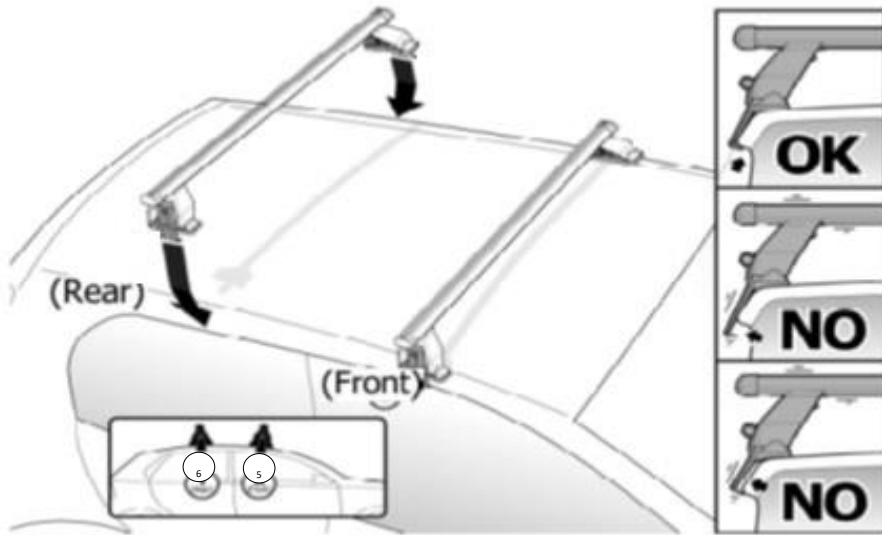

FIXING KIT OMEGA

2

MANUFACTURER	MODEL CAR	DOORS	MODEL YEAR	D1	D2
RENAULT	Megane Scenic	5	97>99	11,4	11,4

3

4

Front 5	Rear 6
30 2X	30 2X

OR

MANUFACTURER	MODEL CAR	DOORS	MODEL YEAR	A1	A2	A1	A2
				cm	cm	in	in
RENAULT	Megane Scenic	5	97>99	25	35	9,8	13,8