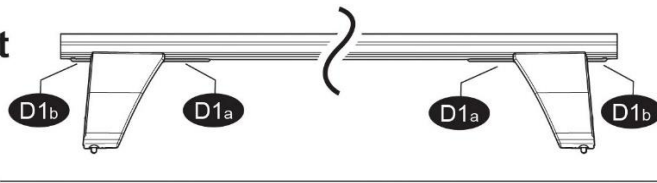

FIXING KIT DELTA

1

MANUFACTURER	MODEL CAR	DOORS	MODEL YEAR	D1	D2
RENAULT	Megane Scenic	5	97>99	11,4	11,4

2

Front

Rear

3

x4

4

Front	Rear
5	6
30	30
2X	2X

OR

MANUFACTURER	MODEL CAR	DOORS	MODEL YEAR	A1	A2	A1	A2
				cm	cm	in	in
RENAULT	Megane Scenic	5	97>99	25	35	9,8	13,8

X = predisposizione originale /original arrangement

5

MANUAL DELTA