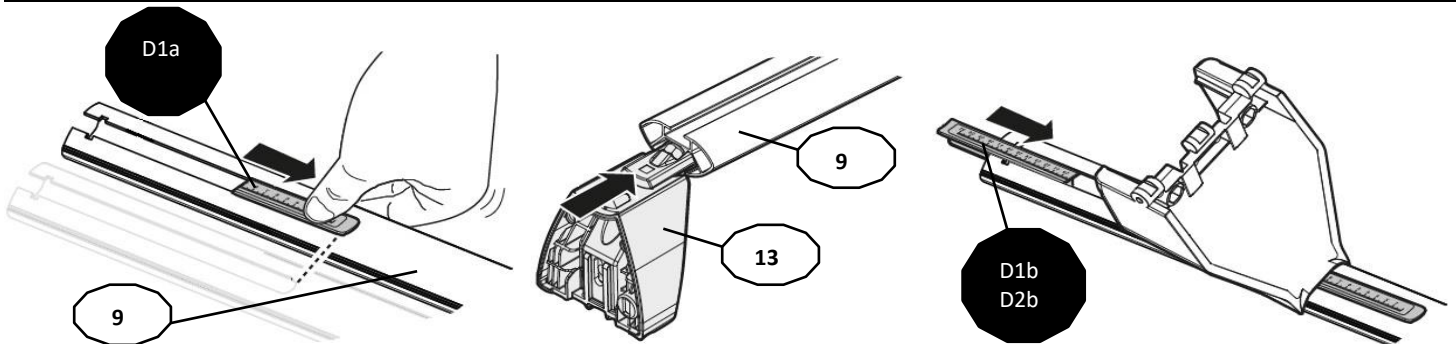

FIXING KIT DELTA

1

MANUFACTURER	MODEL CAR	DOORS	MODEL YEAR	D1	D2
RENAULT	Megane Scenic	5	97>99	11,4	11,4

2

Front

Rear

3

x4

4

Front	Rear
5	6
30	30
2X	2X

OR

MANUFACTURER	MODEL CAR	DOORS	MODEL YEAR	A1	A2	A1	A2
				cm	cm	in	in
RENAULT	Megane Scenic	5	97>99	25	35	9,8	13,8

X = predisposizione originale /original arrangement

5

MANUAL DELTA