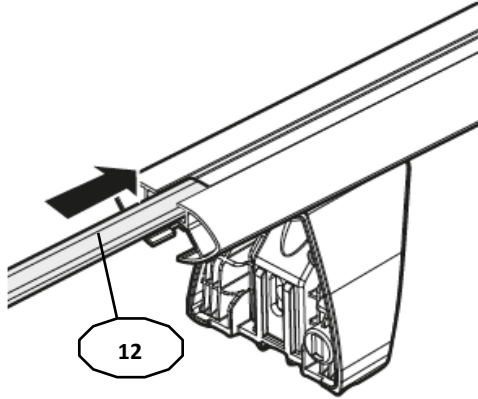

## FIXING KIT DELTA

**1**

MANUFACTURER	MODEL CAR	DOORS	MODEL YEAR	D1	D2
PEUGEOT	406	4	95>05	6,6	5,7

**2**

Front

Rear

3

x4

4

x4

Front	Front
5	6
46	46
2X	2X

4⊕ M6x12 incluse - included

**5**

**MANUAL DELTA**