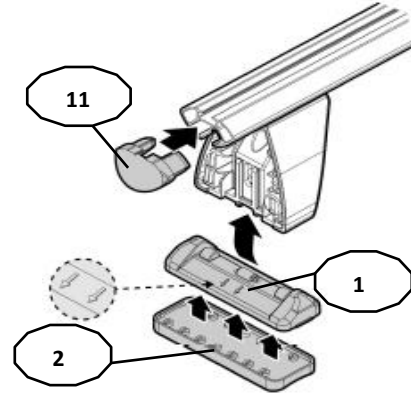

## FIXING KIT DELTA

**1**

MANUFACTURER	MODEL CAR	DOORS	MODEL YEAR	D1	D2
PEUGEOT	406	4	95>05	6,6	5,7

**2**

Front

Rear

3

x4

4

x4

Front	Front
5	6
46	46
2X	2X

4⊕ M6x12 incluse - included

**5**

**MANUAL DELTA**