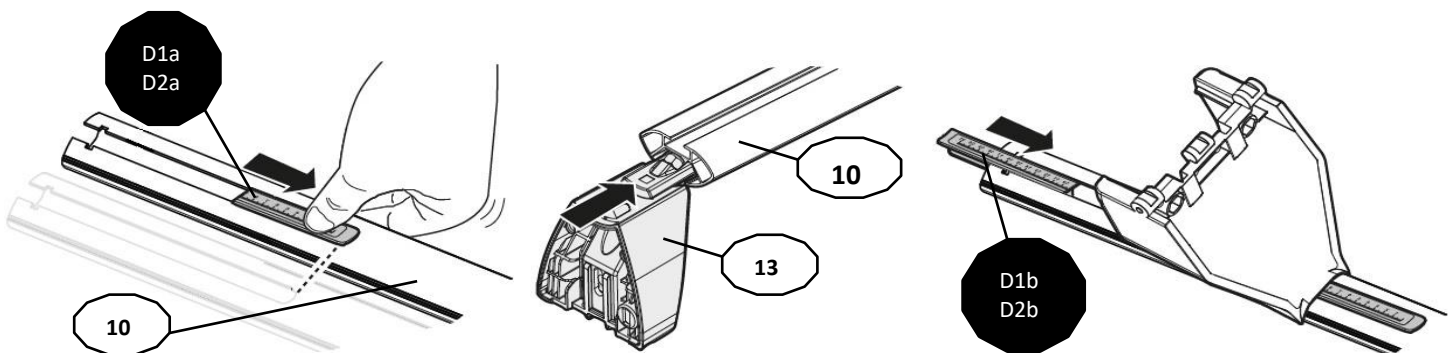

## FIXING KIT DELTA

**1**

MANUFACTURER	MODEL CAR	DOORS	MODEL YEAR	D1	D2
PEUGEOT	406	4	95>05	6,6	5,7

**2**

Front

Rear

3

x4

4

x4

Front	Front
5	6
46	46
2X	2X

4⊕ M6x12 incluse - included

**5**

**MANUAL DELTA**