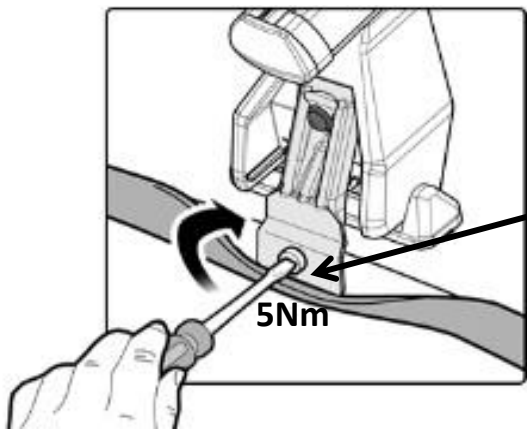

# FIXING KIT OMEGA

2

MANUFACTURER	MODEL CAR	DOORS	MODEL YEAR	D1	D2
PEUGEOT	406	4	95>05	6,6	5,7

3

4

Front	Front
5	6
	
46	46
2X	2X

4⊕ M6x12 incluse - included

MANUAL OMEGA