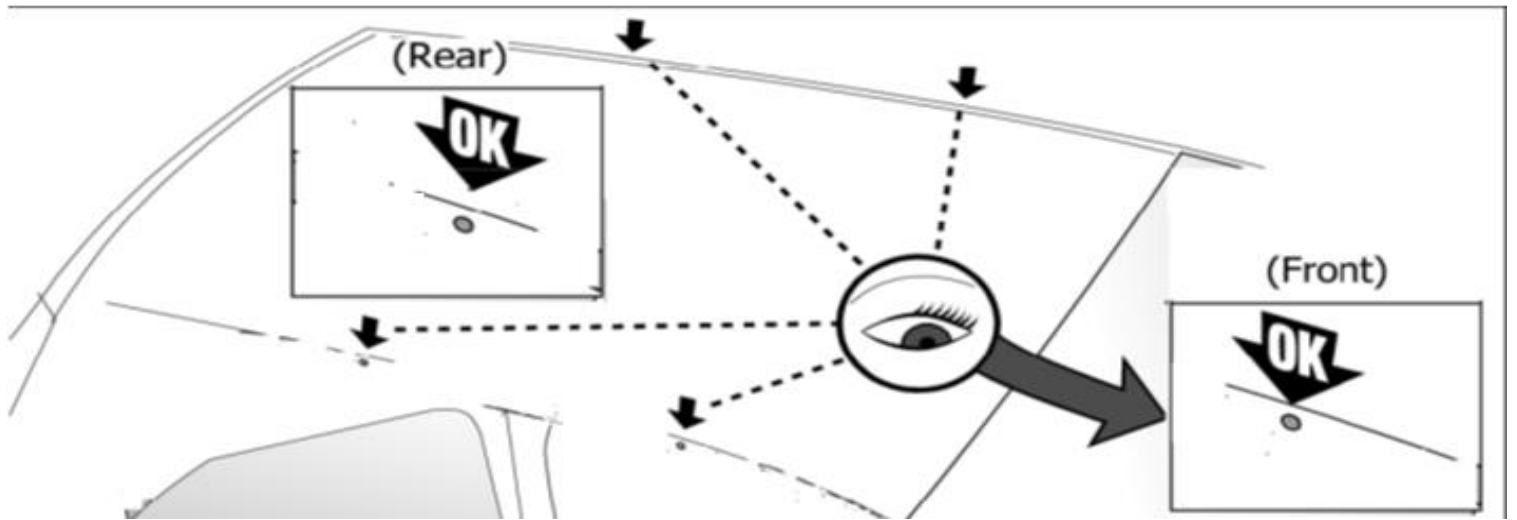

Front

Rear

3

x4

4

x4

Front	Front
5	6
46	46
2X	2X