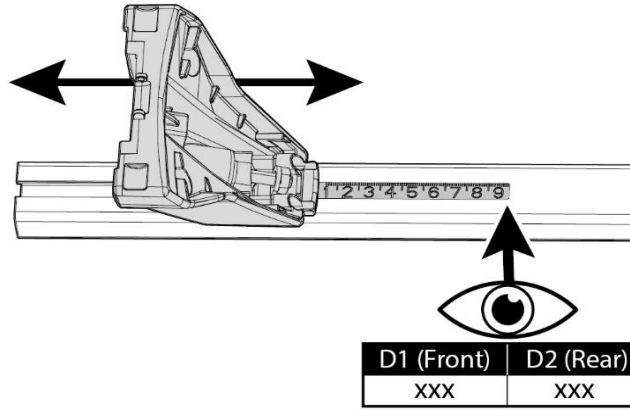

FIXING KIT OMEGA

2