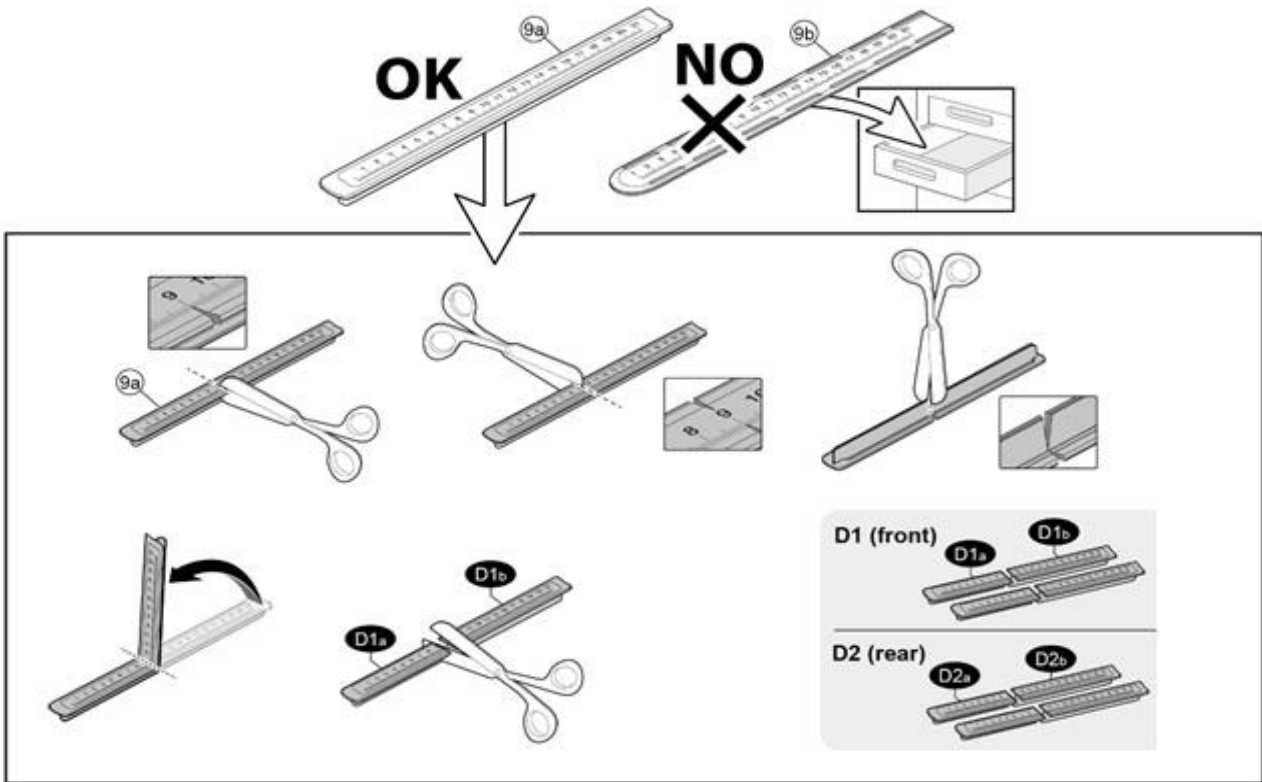

## FIXING KIT DELTA

**1**

MANUFACTURER	MODEL CAR	DOORS	MODEL YEAR	D1	D2
PEUGEOT	406	4	95>05	6,6	5,7

**2**

Front

Rear

3

x4

4

x4

Front	Front
5	6
46	46
2X	2X

4⊕ M6x12 incluse - included

**5**

**MANUAL DELTA**

# FIXING KIT OMEGA

2

MANUFACTURER	MODEL CAR	DOORS	MODEL YEAR	D1	D2
PEUGEOT	406	4	95>05	6,6	5,7

3

4

Front	Front
5	6
	
46	46
2X	2X

4⊕ M6x12 incluse - included

MANUAL OMEGA