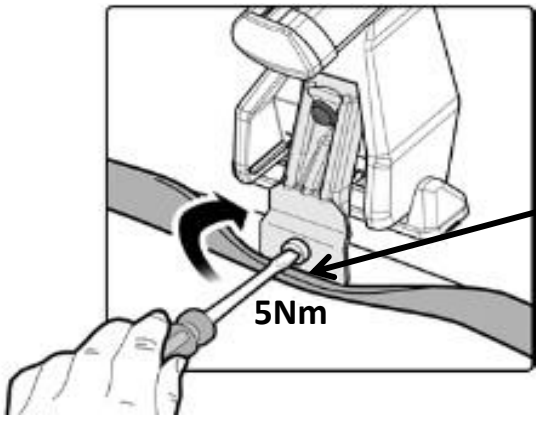

4⊕ M6x12 incluse - included

5

MANUAL DELTA