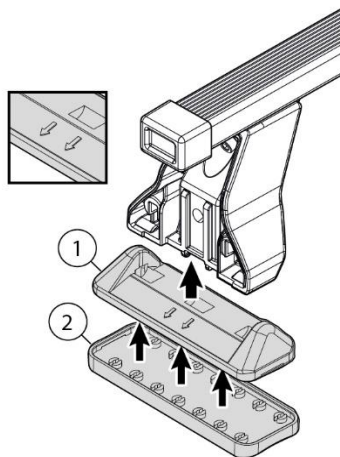

# FIXING KIT OMEGA

2

MANUFACTURER	MODEL CAR	DOORS	MODEL YEAR	D1	D2
PEUGEOT	406	4	95>05	6,6	5,7

3

4

Front	Front
5	6
	
46	46
2X	2X

4⊕ M6x12 incluse - included

MANUAL OMEGA