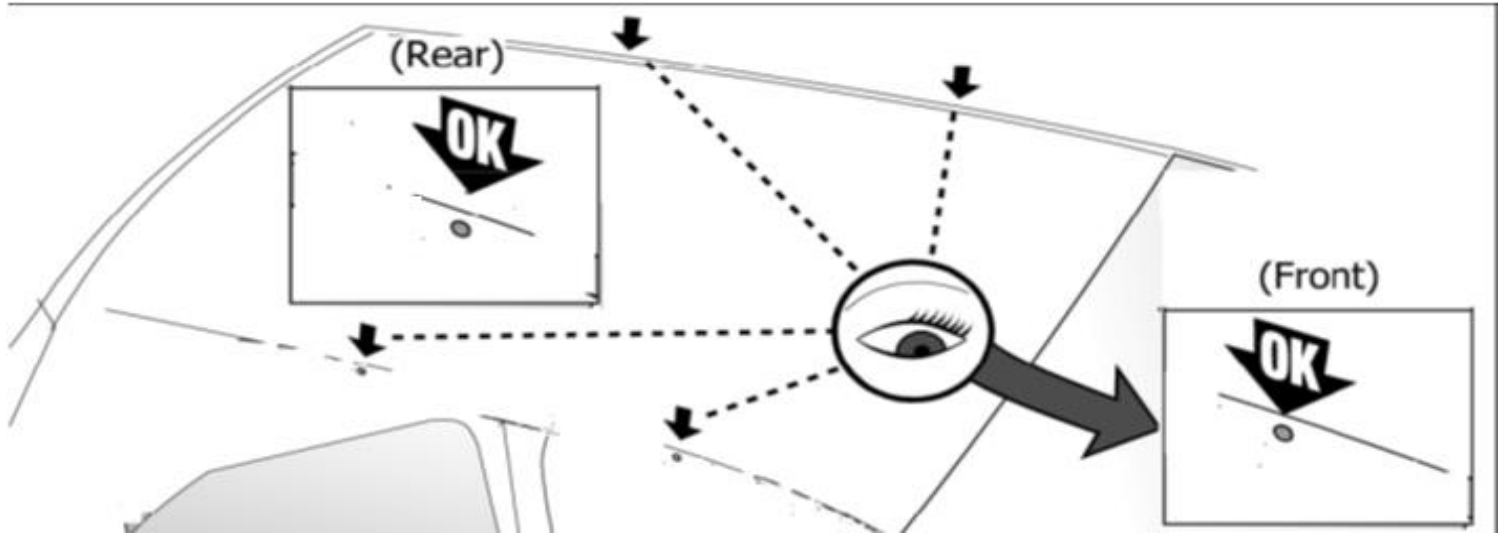

# FIXING KIT OMEGA

2

MANUFACTURER	MODEL CAR	DOORS	MODEL YEAR	D1	D2
PEUGEOT	406	4	95>05	6,6	5,7

3

4

Front	Front
5	6
	
46	46
2X	2X

4⊕ M6x12 incluse - included

MANUAL OMEGA