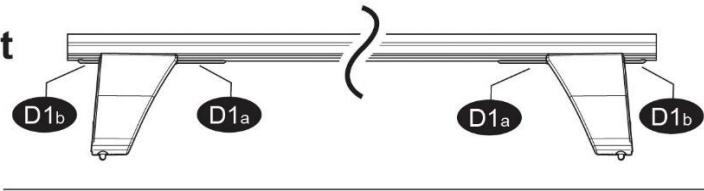

## FIXING KIT DELTA

**1**

MANUFACTURER	MODEL CAR	DOORS	MODEL YEAR	D1	D2
PEUGEOT	406	4	95>05	6,6	5,7

**2**

Front

Rear

3

x4

4

x4

Front	Front
5	6
46	46
2X	2X

4⊕ M6x12 incluse - included

**5**

**MANUAL DELTA**