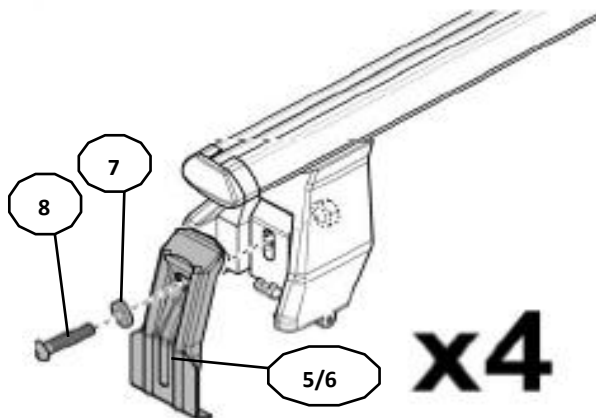

## FIXING KIT DELTA

**1**

MANUFACTURER	MODEL CAR	DOORS	MODEL YEAR	D1	D2
PEUGEOT	406	4	95>05	6,6	5,7

**2**

Front

Rear

3

x4

4

x4

Front	Front
5	6
46	46
2X	2X

4⊕ M6x12 incluse - included

**5**

**MANUAL DELTA**