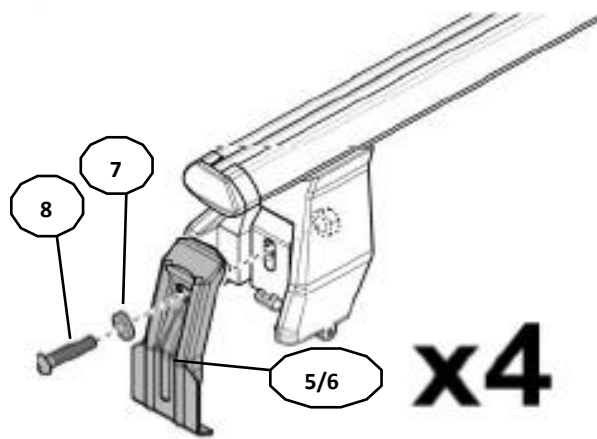

# FIXING KIT OMEGA

2

MANUFACTURER	MODEL CAR	DOORS	MODEL YEAR	D1	D2
PEUGEOT	406	4	95>05	6,6	5,7

3

4

Front	Front
5	6
	
46	46
2X	2X

4⊕ M6x12 incluse - included

MANUAL OMEGA