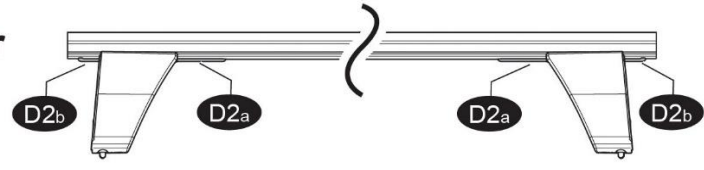

## FIXING KIT DELTA

**1**

MANUFACTURER	MODEL CAR	DOORS	MODEL YEAR	D1	D2
PEUGEOT	406	4	95>05	6,6	5,7

**2**

Front

Rear

3

x4

4

x4

Front	Front
5	6
46	46
2X	2X

4⊕ M6x12 incluse - included

**5**

**MANUAL DELTA**