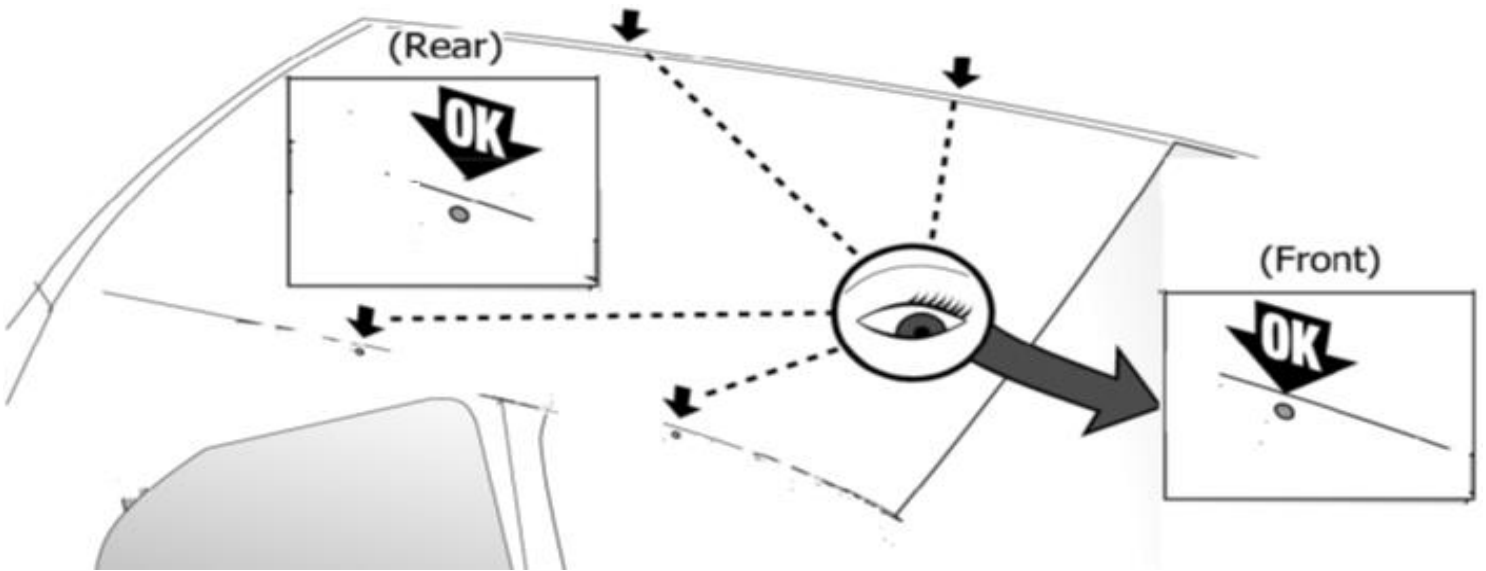

2

x4

4⊕ M6x12 include - included

5Nm

MANUAL DELTA

FIXING KIT OMEGA

2

| MANUFACTURER | MODEL CAR | DOORS | MODEL YEAR | D1 | D2 |
|--------------|-----------------------|-------|------------|-----|-----|
| FIAT | <i>Typo</i> | 4 | 15> | 5,9 | 3,3 |
| FIAT | <i>Typo Hatchback</i> | 5 | 16> | 5,7 | 3,3 |