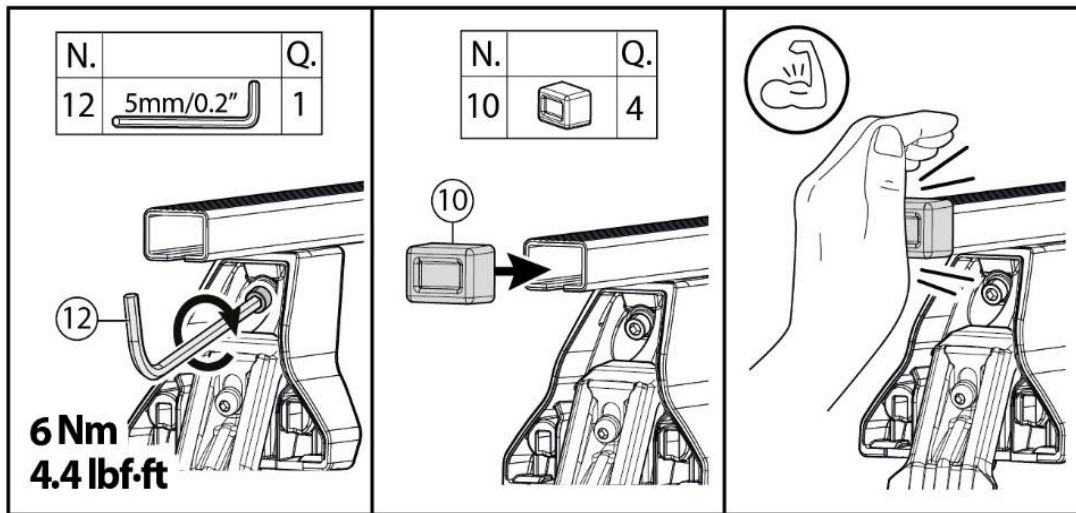

FIXING KIT OMEGA

2

MANUFACTURER	MODEL CAR	DOORS	MODEL YEAR	D1	D2
FIAT	<i>Typo</i>	4	15>	5,9	3,3
FIAT	<i>Typo Hatchback</i>	5	16>	5,7	3,3

3

4