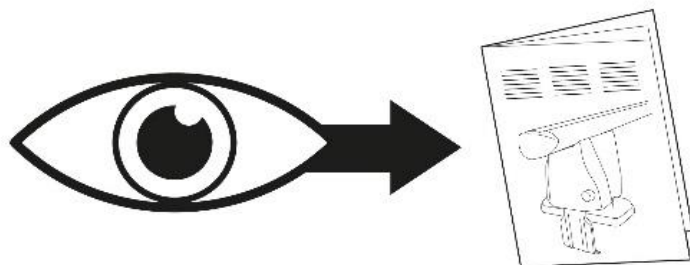

2

x4

4⊕ M6x12 include - included

5Nm

MANUAL DELTA

FIXING KIT OMEGA

2

| MANUFACTURER | MODEL CAR | DOORS | MODEL YEAR | D1 | D2 |
|--------------|-----------------------|-------|------------|-----|-----|
| FIAT | <i>Typo</i> | 4 | 15> | 5,9 | 3,3 |
| FIAT | <i>Typo Hatchback</i> | 5 | 16> | 5,7 | 3,3 |