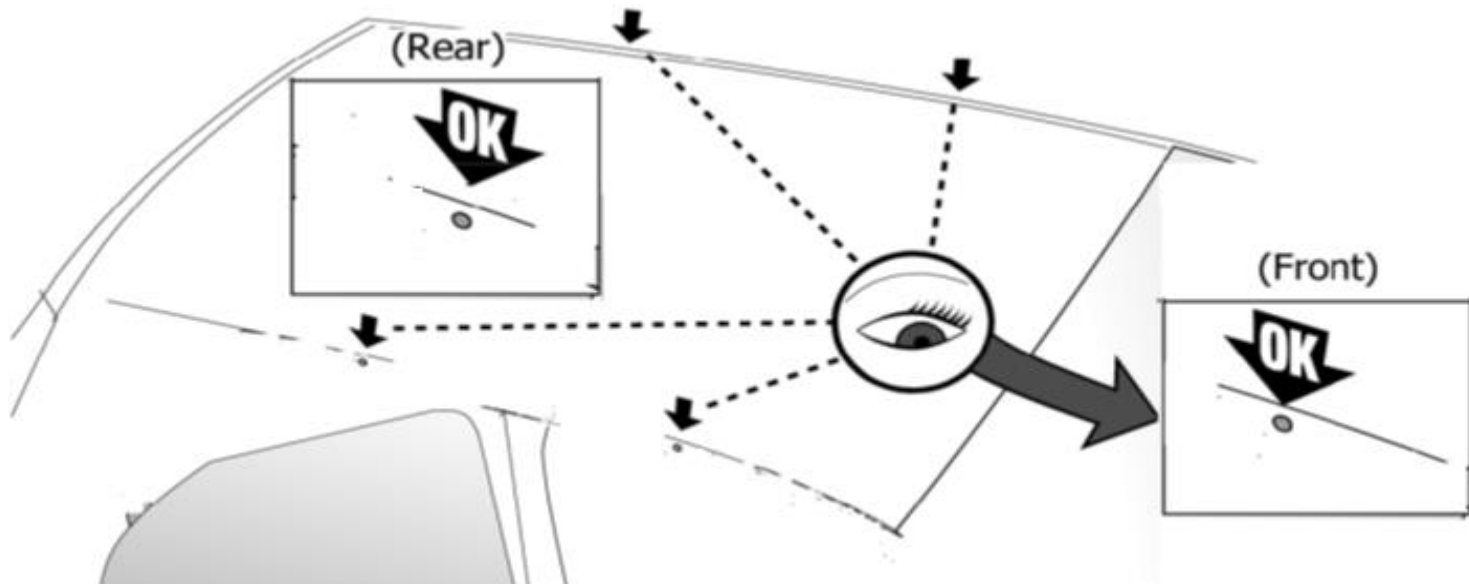

Front	Front
5	6
51	
4X