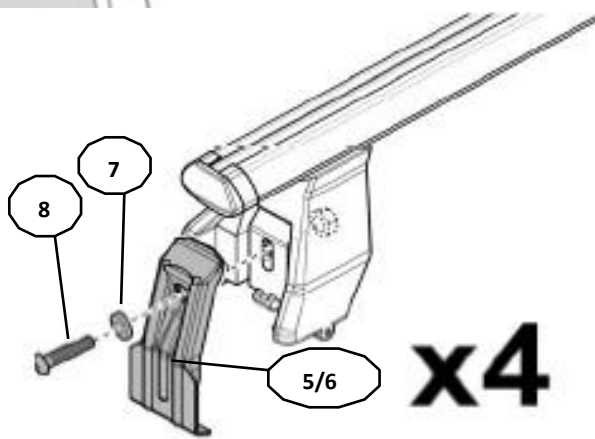

Front	Front
5	6
51	
4X