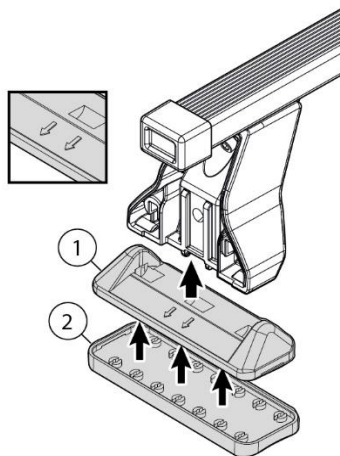

FIXING KIT OMEGA

2

MANUFACTURER	MODEL CAR	DOORS	MODEL YEAR	D1	D2
FIAT	<i>Typo</i>	4	15>	5,9	3,3
FIAT	<i>Typo Hatchback</i>	5	16>	5,7	3,3

3

4