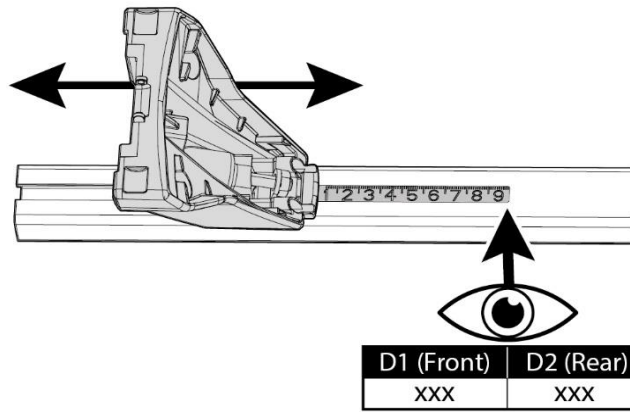

2

x4

4⊕ M6x12 include - included

5Nm

MANUAL DELTA

FIXING KIT OMEGA

2

| MANUFACTURER | MODEL CAR | DOORS | MODEL YEAR | D1 | D2 |
|--------------|-----------------------|-------|------------|-----|-----|
| FIAT | <i>Typo</i> | 4 | 15> | 5,9 | 3,3 |
| FIAT | <i>Typo Hatchback</i> | 5 | 16> | 5,7 | 3,3 |