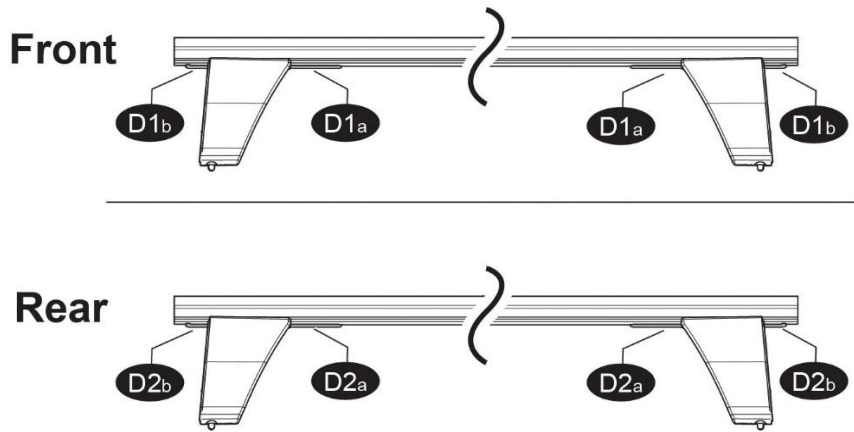

1

FIXING KIT DELTA

1

MANUFACTURER	MODEL CAR	DOORS	MODEL YEAR	D1	D2
SEAT	Leon III (5F)	5	12>	6,5	2,1

2

3

x4

4

FRONT

REAR

Rear
6

21R
2X

MANUFACTURER	MODEL CAR	DOORS	MODEL YEAR	A1	A2	A1	A2
				cm	cm	in	in
SEAT	Leon III (5F)	5	12>		42		16,5

X = predisposizione originale /original arrangement

MANUAL DELTA

FIXING KIT OMEGA

2

MANUFACTURER	MODEL CAR	DOORS	MODEL YEAR	D1	D2
SEAT	Leon III (5F)	5	12>	6,5	2,1

3

4

FRONT

REAR

MANUFACTURER	MODEL CAR	DOORS	MODEL YEAR	A1	A2	A1	A2
				cm	cm	in	in
SEAT	Leon III (5F)	5	12>		42		16,5

MANUAL OMEGA