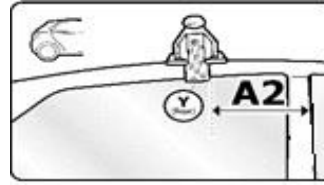

1

FIXING KIT DELTA

1

MANUFACTURER	MODEL CAR	DOORS	MODEL YEAR	D1	D2
SEAT	Leon III (5F)	5	12>	6,5	2,1

2

3

x4

4

FRONT

REAR

Rear
6

21R
2X

MANUFACTURER	MODEL CAR	DOORS	MODEL YEAR	A1	A2	A1	A2
				cm	cm	in	in
SEAT	Leon III (5F)	5	12>		42		16,5

X = predisposizione originale /original arrangement

MANUAL DELTA

FIXING KIT OMEGA