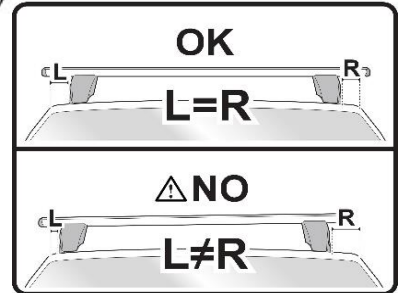

FRONT

REAR

Rear
6

21R
2X

MANUFACTURER	MODEL CAR	DOORS	MODEL YEAR	A1	A2	A1	A2
				cm	cm	in	in
SEAT	Leon III (5F)	5	12>		42		16,5

X = predisposizione originale /original arrangement

MANUAL DELTA

FIXING KIT OMEGA

2

MANUFACTURER	MODEL CAR	DOORS	MODEL YEAR	D1	D2
SEAT	Leon III (5F)	5	12>	6,5	2,1

3

4

FRONT

REAR

MANUFACTURER	MODEL CAR	DOORS	MODEL YEAR	A1	A2	A1	A2
				cm	cm	in	in
SEAT	Leon III (5F)	5	12>		42		16,5

MANUAL OMEGA