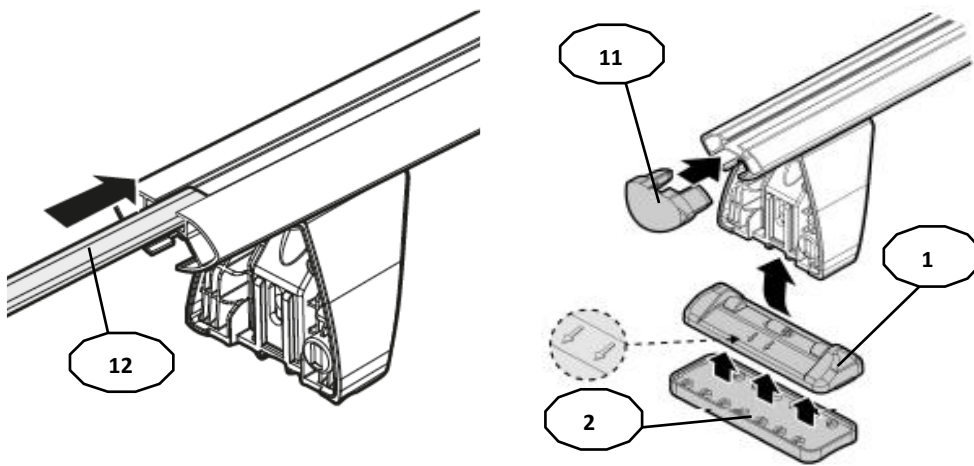

1

FIXING KIT DELTA

1

MANUFACTURER	MODEL CAR	DOORS	MODEL YEAR	D1	D2
SEAT	Leon III (5F)	5	12>	6,5	2,1

2

3

x4

4

FRONT

REAR

Rear
6

21R
2X

MANUFACTURER	MODEL CAR	DOORS	MODEL YEAR	A1	A2	A1	A2
				cm	cm	in	in
SEAT	Leon III (5F)	5	12>		42		16,5

X = predisposizione originale /original arrangement

MANUAL DELTA

FIXING KIT OMEGA