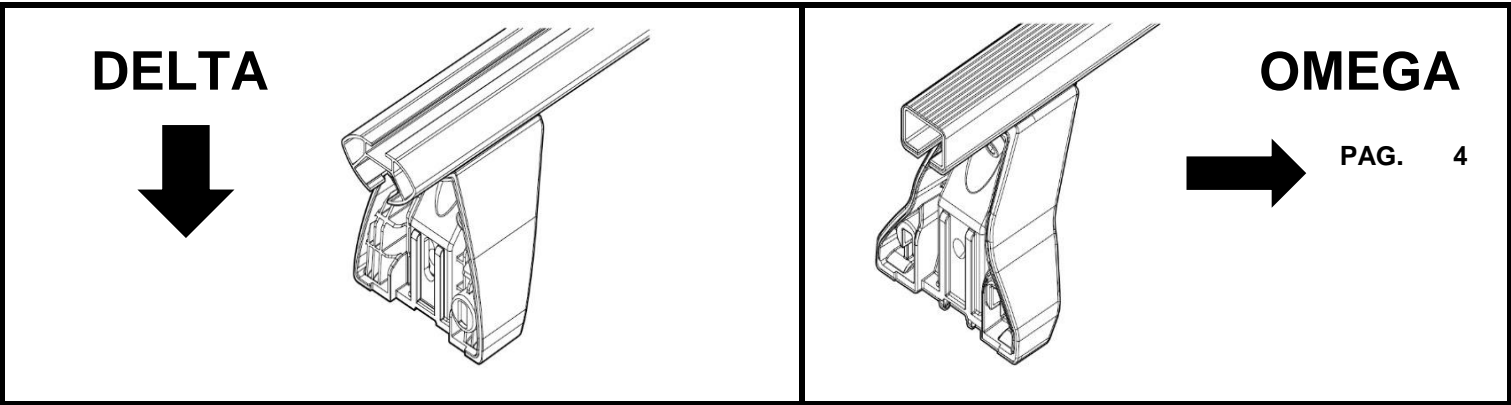

1

FIXING KIT DELTA

1

MANUFACTURER	MODEL CAR	DOORS	MODEL YEAR	D1	D2
SEAT	Leon III (5F)	5	12>	6,5	2,1

2

3

x4

4

FRONT

REAR

Rear
6

21R
2X

MANUFACTURER	MODEL CAR	DOORS	MODEL YEAR	A1	A2	A1	A2
				cm	cm	in	in
SEAT	Leon III (5F)	5	12>		42		16,5

X = predisposizione originale /original arrangement

MANUAL DELTA

FIXING KIT OMEGA