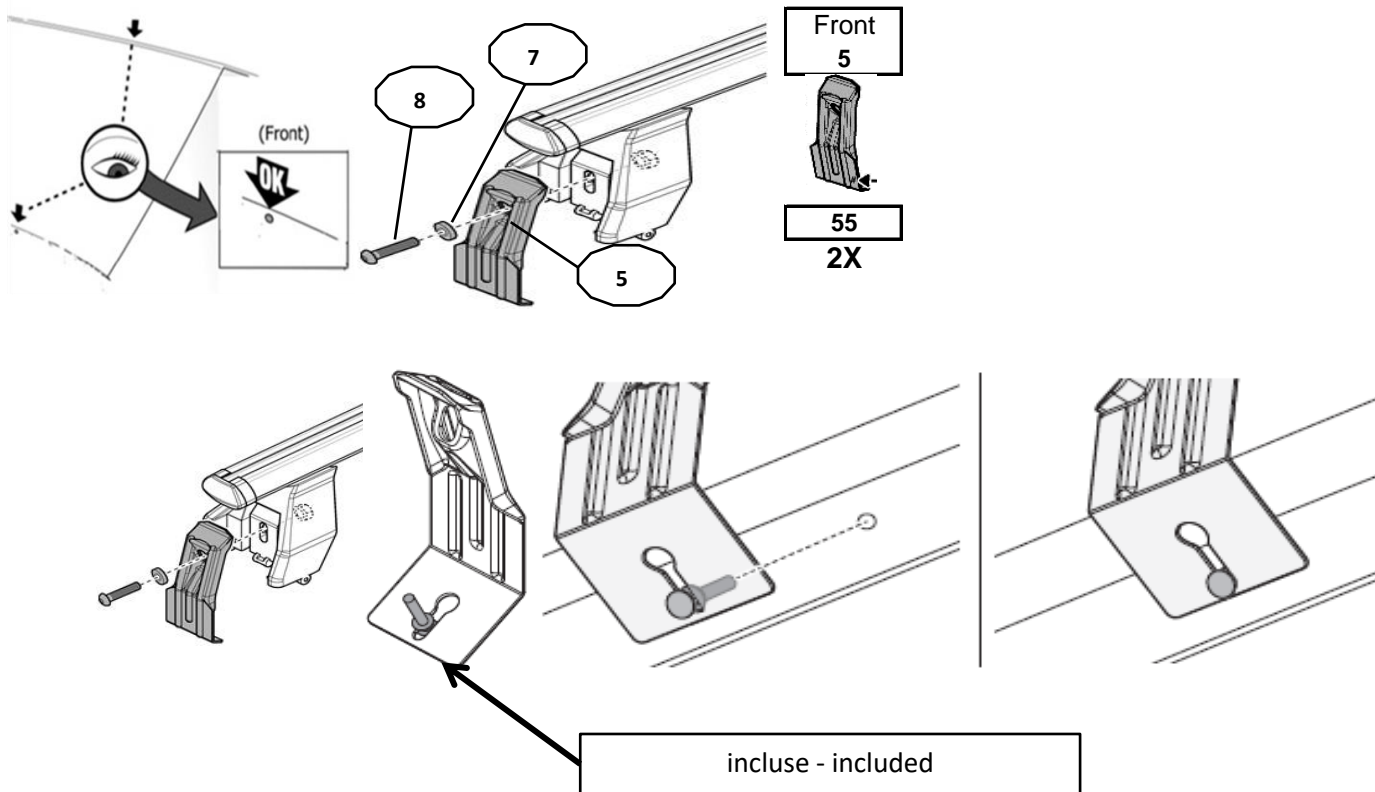

1

FIXING KIT DELTA

1

MANUFACTURER	MODEL CAR	DOORS	MODEL YEAR	D1	D2
SEAT	Leon III (5F)	5	12>	6,5	2,1

2

3

x4

4

FRONT

REAR

Rear
6

21R
2X

MANUFACTURER	MODEL CAR	DOORS	MODEL YEAR	A1	A2	A1	A2
				cm	cm	in	in
SEAT	Leon III (5F)	5	12>		42		16,5

X = predisposizione originale /original arrangement

MANUAL DELTA

FIXING KIT OMEGA