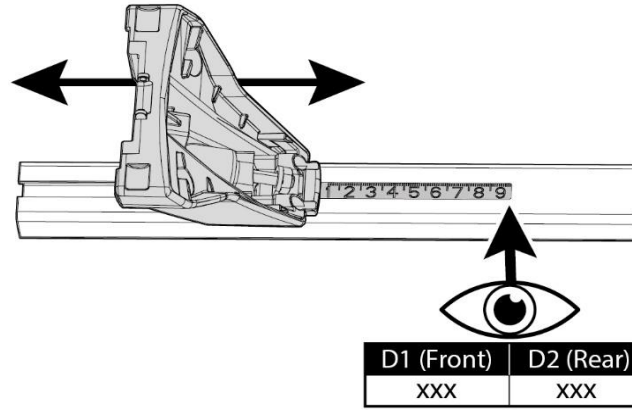

1

FIXING KIT DELTA

1

MANUFACTURER	MODEL CAR	DOORS	MODEL YEAR	D1	D2
SEAT	Leon III (5F)	5	12>	6,5	2,1

2

3

x4

4

FRONT

REAR

Rear
6

21R
2X

MANUFACTURER	MODEL CAR	DOORS	MODEL YEAR	A1	A2	A1	A2
				cm	cm	in	in
SEAT	Leon III (5F)	5	12>		42		16,5

X = predisposizione originale /original arrangement

MANUAL DELTA

FIXING KIT OMEGA

2

MANUFACTURER	MODEL CAR	DOORS	MODEL YEAR	D1	D2
SEAT	Leon III (5F)	5	12>	6,5	2,1

3

4

FRONT

REAR

MANUFACTURER	MODEL CAR	DOORS	MODEL YEAR	A1	A2	A1	A2
				cm	cm	in	in
SEAT	Leon III (5F)	5	12>		42		16,5

MANUAL OMEGA