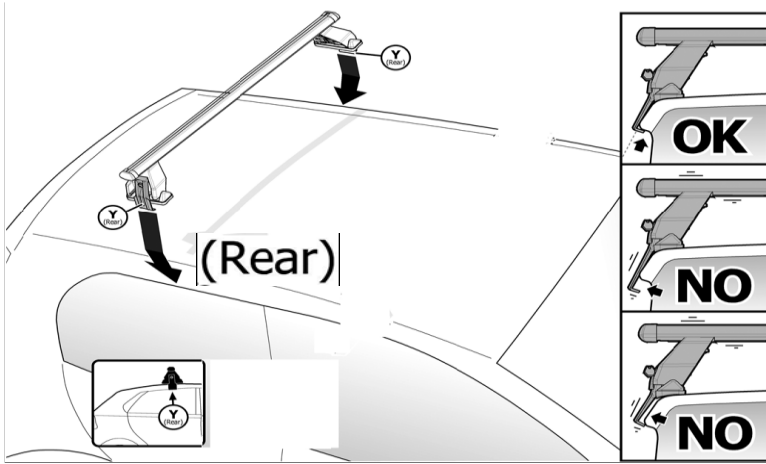

FRONT

REAR

Rear
6

21R
2X

MANUFACTURER	MODEL CAR	DOORS	MODEL YEAR	A1	A2	A1	A2
				cm	cm	in	in
SEAT	Leon III (5F)	5	12>		42		16,5

X = predisposizione originale /original arrangement

MANUAL DELTA

FIXING KIT OMEGA