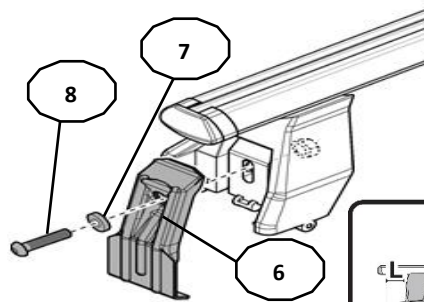

FRONT

REAR

Rear
6

21R
2X

MANUFACTURER	MODEL CAR	DOORS	MODEL YEAR	A1	A2	A1	A2
				cm	cm	in	in
SEAT	Leon III (5F)	5	12>		42		16,5

X = predisposizione originale /original arrangement

MANUAL DELTA

FIXING KIT OMEGA

2

MANUFACTURER	MODEL CAR	DOORS	MODEL YEAR	D1	D2
SEAT	Leon III (5F)	5	12>	6,5	2,1

3

4

FRONT

REAR

MANUFACTURER	MODEL CAR	DOORS	MODEL YEAR	A1	A2	A1	A2
				cm	cm	in	in
SEAT	Leon III (5F)	5	12>		42		16,5

MANUAL OMEGA