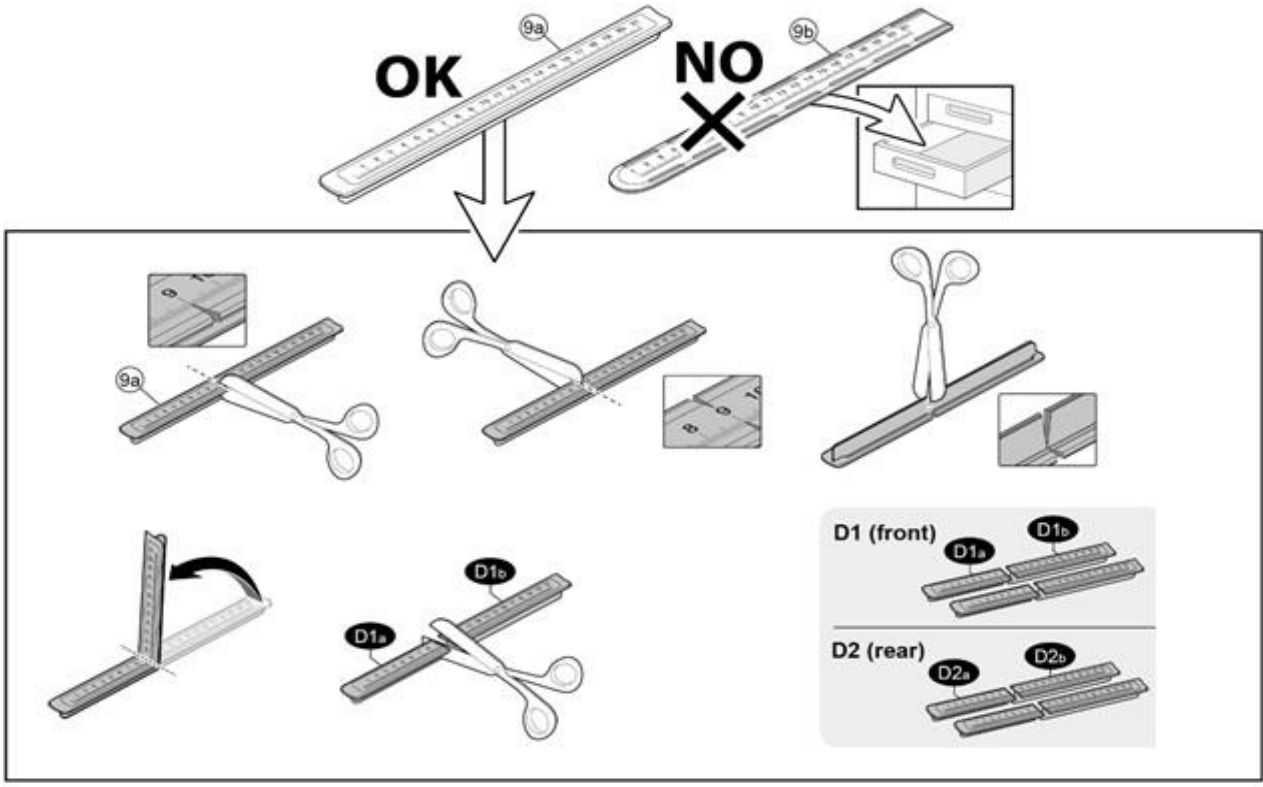

1

FIXING KIT DELTA

1

MANUFACTURER	MODEL CAR	DOORS	MODEL YEAR	D1	D2
SEAT	Leon III (5F)	5	12>	6,5	2,1

2

3

x4

4

FRONT

REAR

Rear
6

21R
2X

MANUFACTURER	MODEL CAR	DOORS	MODEL YEAR	A1	A2	A1	A2
				cm	cm	in	in
SEAT	Leon III (5F)	5	12>		42		16,5

X = predisposizione originale /original arrangement

MANUAL DELTA

FIXING KIT OMEGA

2

MANUFACTURER	MODEL CAR	DOORS	MODEL YEAR	D1	D2
SEAT	Leon III (5F)	5	12>	6,5	2,1

3

4

FRONT

REAR

MANUFACTURER	MODEL CAR	DOORS	MODEL YEAR	A1	A2	A1	A2
				cm	cm	in	in
SEAT	Leon III (5F)	5	12>		42		16,5

MANUAL OMEGA