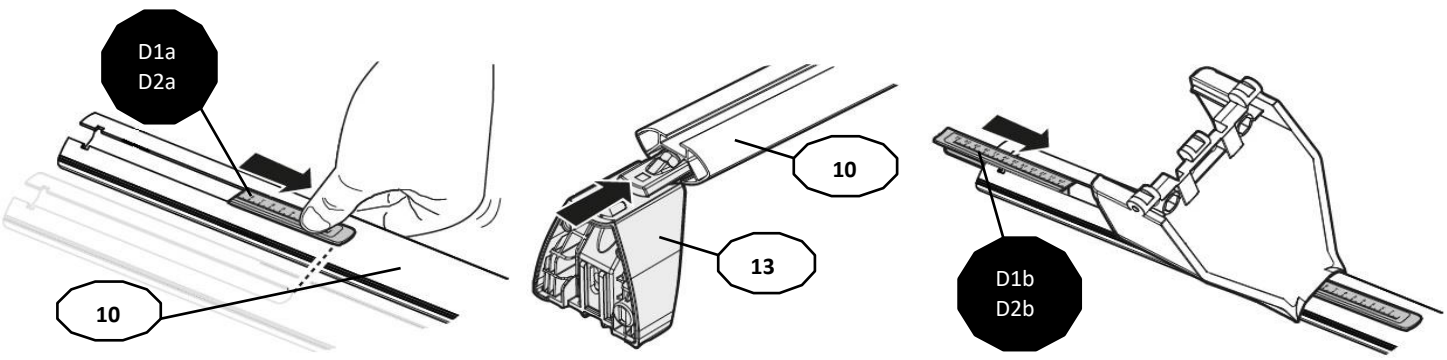

1

FIXING KIT DELTA

1

MANUFACTURER	MODEL CAR	DOORS	MODEL YEAR	D1	D2
SEAT	Leon III (5F)	5	12>	6,5	2,1

2

3

x4

4

FRONT

REAR

Rear
6

21R
2X

MANUFACTURER	MODEL CAR	DOORS	MODEL YEAR	A1	A2	A1	A2
				cm	cm	in	in
SEAT	Leon III (5F)	5	12>		42		16,5

X = predisposizione originale /original arrangement

MANUAL DELTA

FIXING KIT OMEGA

2

MANUFACTURER	MODEL CAR	DOORS	MODEL YEAR	D1	D2
SEAT	Leon III (5F)	5	12>	6,5	2,1

3

4

FRONT

REAR

MANUFACTURER	MODEL CAR	DOORS	MODEL YEAR	A1	A2	A1	A2
				cm	cm	in	in
SEAT	Leon III (5F)	5	12>		42		16,5

MANUAL OMEGA