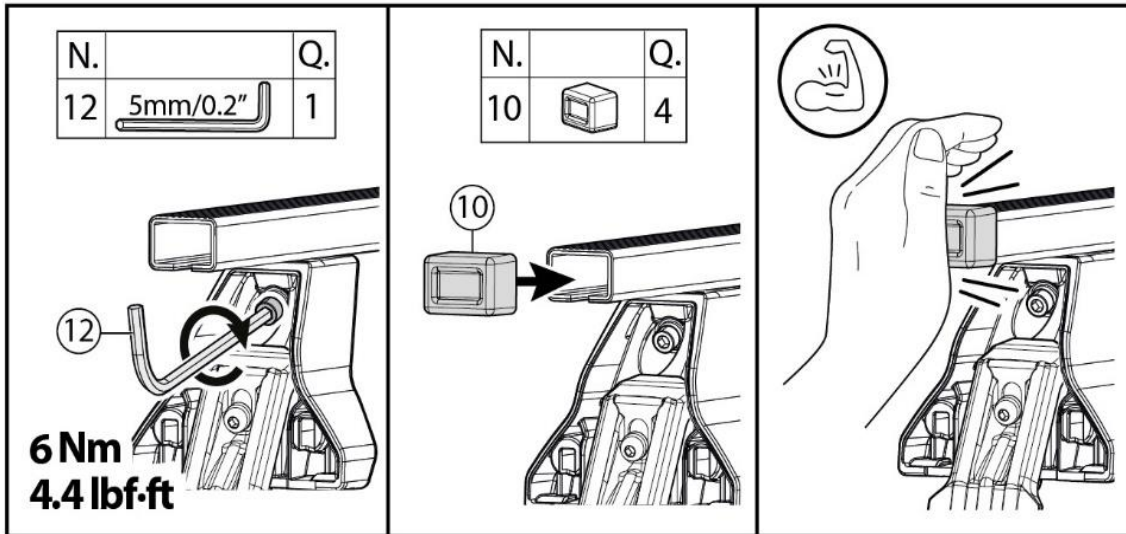

MANUFACTURER	MODEL CAR	DOORS	MODEL YEAR	D1	D2
SEAT	Leon III (5F)	5	12>	6,5	2,1

3

4