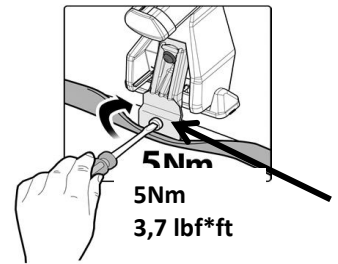

MANUFACTURER	MODEL CAR	DOORS	MODEL YEAR
AUDI	A8 (D5/4N)	4	17>
CITROEN	C5 X (E43)	5	21>
NISSAN	Qashqai / Dualis (J11)	5	17>