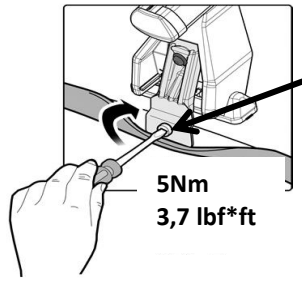

MANUFACTURER	MODEL CAR	DOORS	MODEL YEAR
AUDI	A8 (D5/4N)	4	17>
CITROEN	C5 X (E43)	5	21>
NISSAN	Qashqai / Dualis (J11)	5	17>