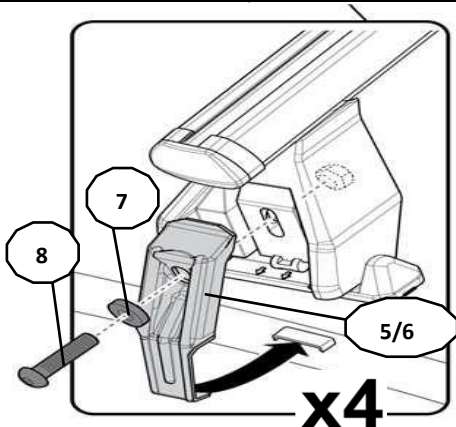

5 c

MODEL CAR	DOORS	MODEL YEAR
Astra (G)	4	98>04
Corsa / Vita (B)		93>00
Corsa / Vita (C)		00>06
Megane I Station Wagon	5	95>03