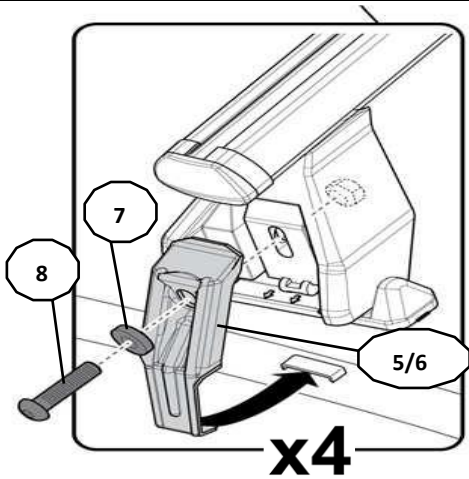

5 b

MODEL CAR	DOORS	MODEL YEAR
Córdoba I	4	93>02
Ibiza II		93>02