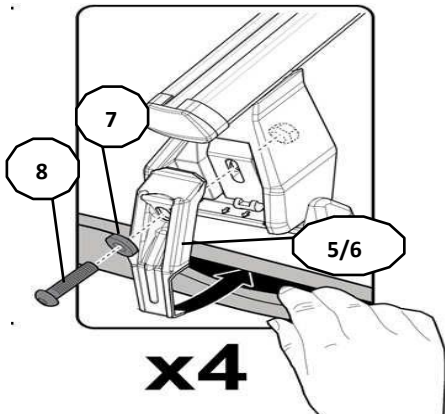

MODEL CAR	DOORS	MODEL YEAR
Golf III (1H)	3	91>99
Golf III (1H)	5	91>99
Vento	4	92>97