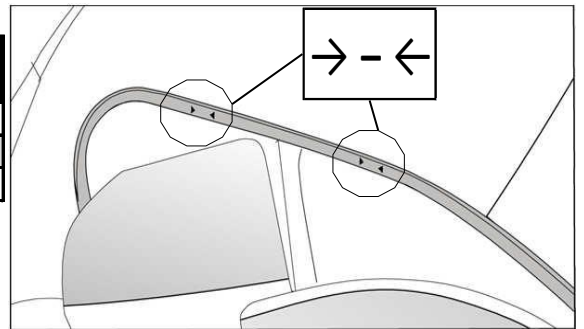

MODEL CAR	DOORS	MODEL YEAR
Golf III (1H)	3	91>99
Golf III (1H)	5	91>99
Vento	4	92>97