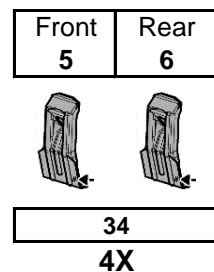

MODEL CAR	DOORS	MODEL YEAR
Golf III (1H)	3	91>99
Golf III (1H)	5	91>99
Vento	4	92>97