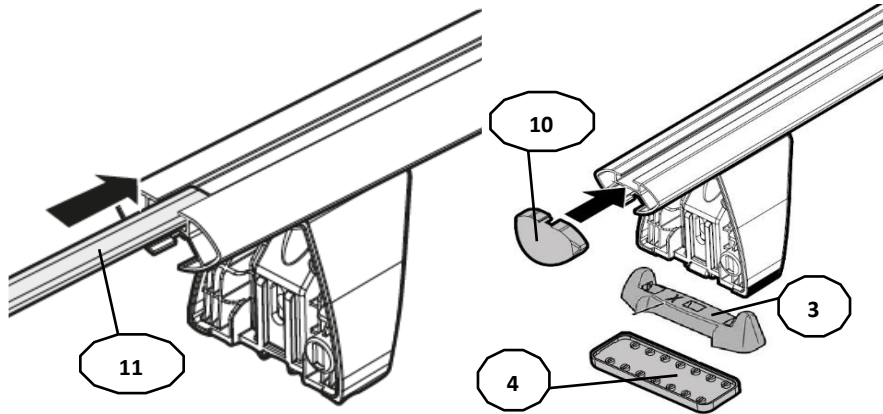

x4

MODEL CAR	DOORS	MODEL YEAR
Golf III (1H)	3	91>99
Golf III (1H)	5	91>99
Vento	4	92>97