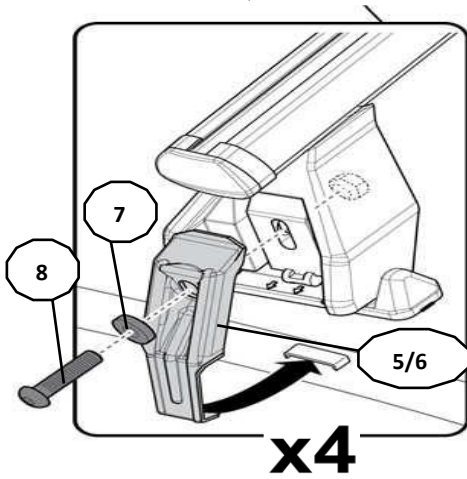

4b

MODEL CAR	DOORS	MODEL YEAR
Córdoba I	4	93>02
Ibiza II		93>02