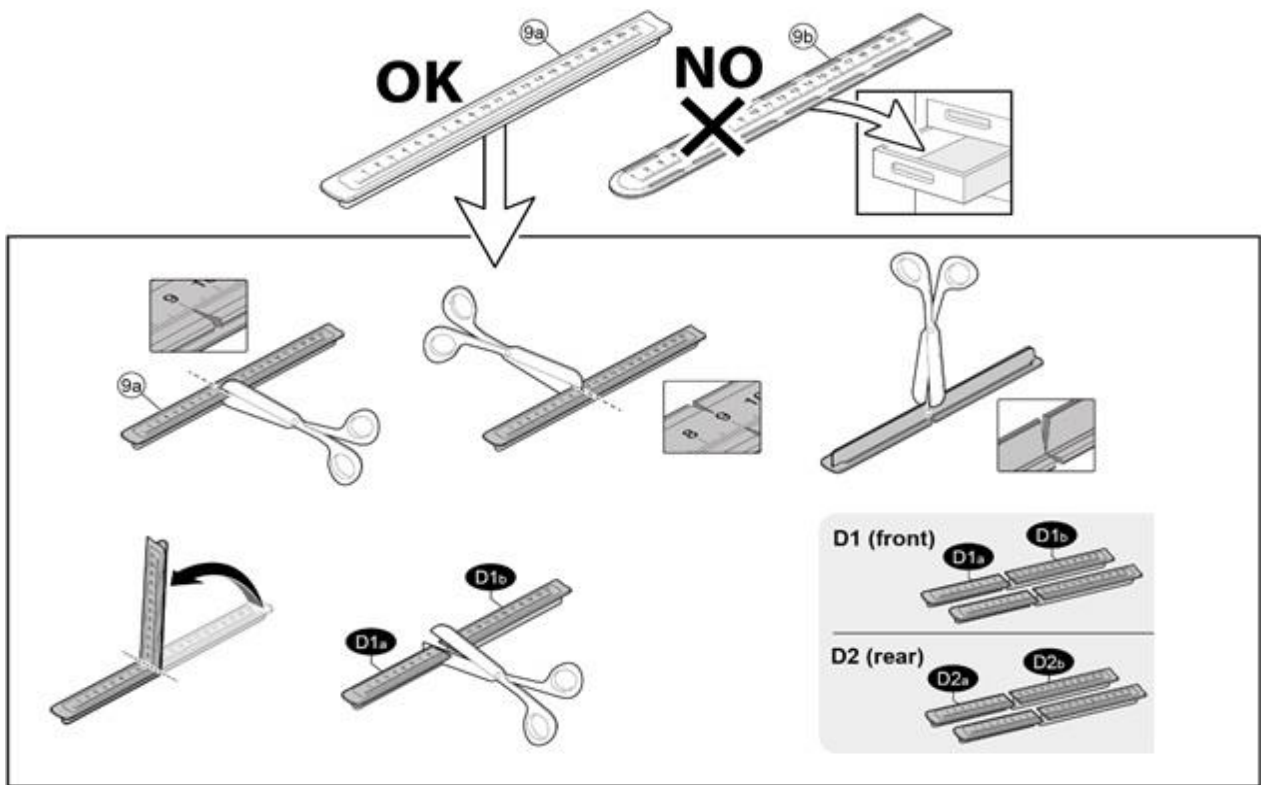

FIXING KIT DELTA

1

MANUFACTURER	MODEL CAR	DOORS	MODEL YEAR	D1	D2
DACIA	Logan	4	04>12	4,8	4,0
DACIA	Sandero	5	08>12	12,0	10,1
DACIA	Sandero	5	13>20	10,3	8,4

2

3

x4

4

4 ⊕ M6 include - included

Front	Rear
5	6
4	4
2x	2x

MANUAL DELTA

FIXING KIT OMEGA

2

MANUFACTURER	MODEL CAR	DOORS	MODEL YEAR	D1	D2
DACIA	Logan	4	04>12	4,8	4,0
DACIA	Sandero	5	08>12	12,0	10,1
DACIA	Sandero	5	13>20	10,3	8,4

3

4

4 ⊕ M6 include - included

Front	Rear
5	6

4	4
2x	2x

MANUAL OMEGA

NOTE:
