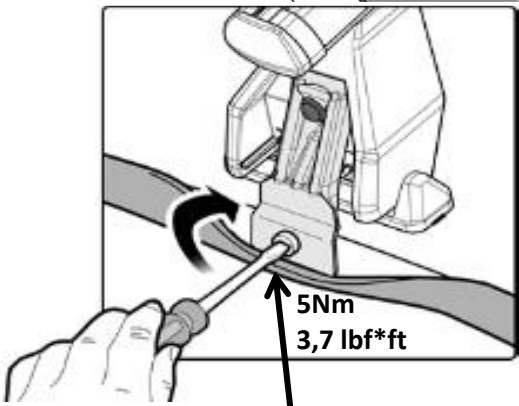

FIXING KIT DELTA

1

MANUFACTURER	MODEL CAR	DOORS	MODEL YEAR	D1	D2
DACIA	Logan	4	04>12	4,8	4,0
DACIA	Sandero	5	08>12	12,0	10,1
DACIA	Sandero	5	13>20	10,3	8,4

2

3

x4

4

4 ⊕ M6 include - included

Front	Rear
5	6
4	4
2x	2x

MANUAL DELTA

FIXING KIT OMEGA

2

MANUFACTURER	MODEL CAR	DOORS	MODEL YEAR	D1	D2
DACIA	Logan	4	04>12	4,8	4,0
DACIA	Sandero	5	08>12	12,0	10,1
DACIA	Sandero	5	13>20	10,3	8,4

3

4

4 ⊕ M6 include - included