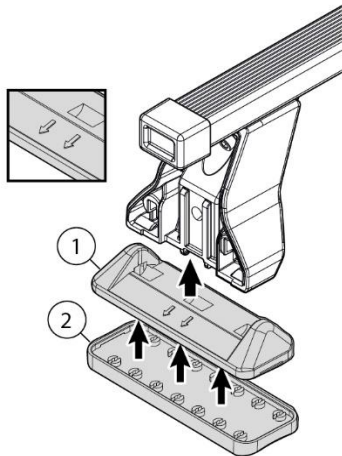

Front	Rear
5	6
4	4
2x	2x

MANUAL DELTA

FIXING KIT OMEGA

2

MANUFACTURER	MODEL CAR	DOORS	MODEL YEAR	D1	D2
DACIA	Logan	4	04>12	4,8	4,0
DACIA	Sandero	5	08>12	12,0	10,1
DACIA	Sandero	5	13>20	10,3	8,4

3

4

4 ⊕ M6 include - included

Front	Rear
5	6

4	4
2x	2x

MANUAL OMEGA

NOTE:
