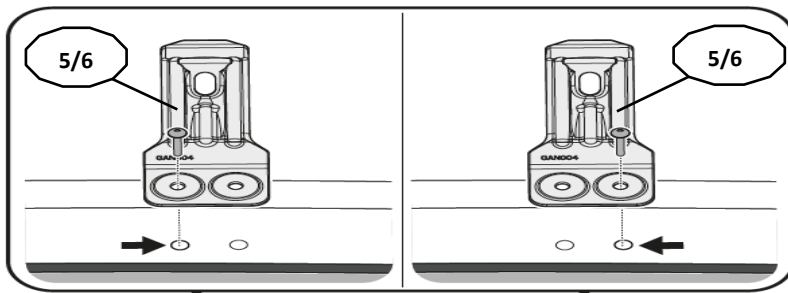

FIXING KIT DELTA

1

MANUFACTURER	MODEL CAR	DOORS	MODEL YEAR	D1	D2
DACIA	Logan	4	04>12	4,8	4,0
DACIA	Sandero	5	08>12	12,0	10,1
DACIA	Sandero	5	13>20	10,3	8,4

2

3

x4

4

4 ⊕ M6 include - included

Front	Rear
5	6
4	4
2x	2x

MANUAL DELTA

FIXING KIT OMEGA

2

MANUFACTURER	MODEL CAR	DOORS	MODEL YEAR	D1	D2
DACIA	Logan	4	04>12	4,8	4,0
DACIA	Sandero	5	08>12	12,0	10,1
DACIA	Sandero	5	13>20	10,3	8,4

3

4

4 ⊕ M6 include - included