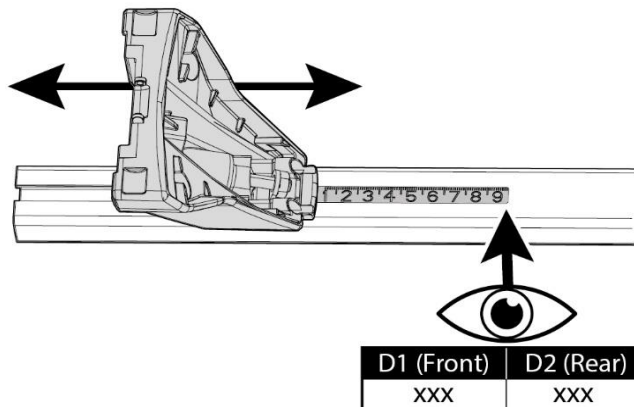

FIXING KIT DELTA

1

MANUFACTURER	MODEL CAR	DOORS	MODEL YEAR	D1	D2
DACIA	Logan	4	04>12	4,8	4,0
DACIA	Sandero	5	08>12	12,0	10,1
DACIA	Sandero	5	13>20	10,3	8,4

2

3

x4

4

4 ⊕ M6 include - included

Front	Rear
5	6
4	4
2x	2x

MANUAL DELTA

FIXING KIT OMEGA

2

MANUFACTURER	MODEL CAR	DOORS	MODEL YEAR	D1	D2
DACIA	Logan	4	04>12	4,8	4,0
DACIA	Sandero	5	08>12	12,0	10,1
DACIA	Sandero	5	13>20	10,3	8,4

3

4

4 ⊕ M6 include - included

Front	Rear
5	6

4	4
2x	2x

MANUAL OMEGA

NOTE:
