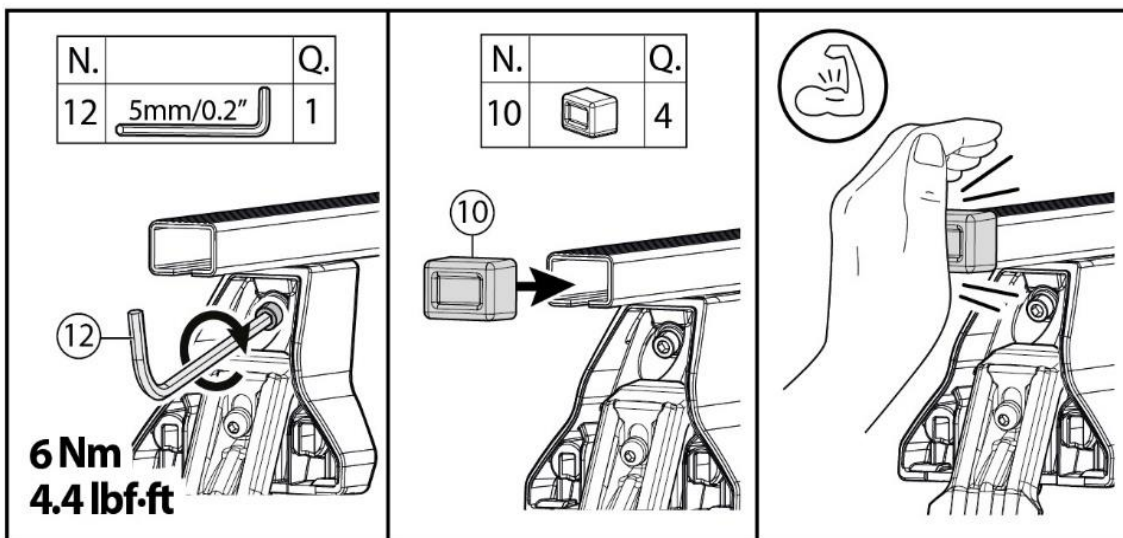

Front	Rear
5	6
4	4
2x	2x

MANUAL DELTA

FIXING KIT OMEGA

2

MANUFACTURER	MODEL CAR	DOORS	MODEL YEAR	D1	D2
DACIA	Logan	4	04>12	4,8	4,0
DACIA	Sandero	5	08>12	12,0	10,1
DACIA	Sandero	5	13>20	10,3	8,4

3

4

4 ⊕ M6 include - included