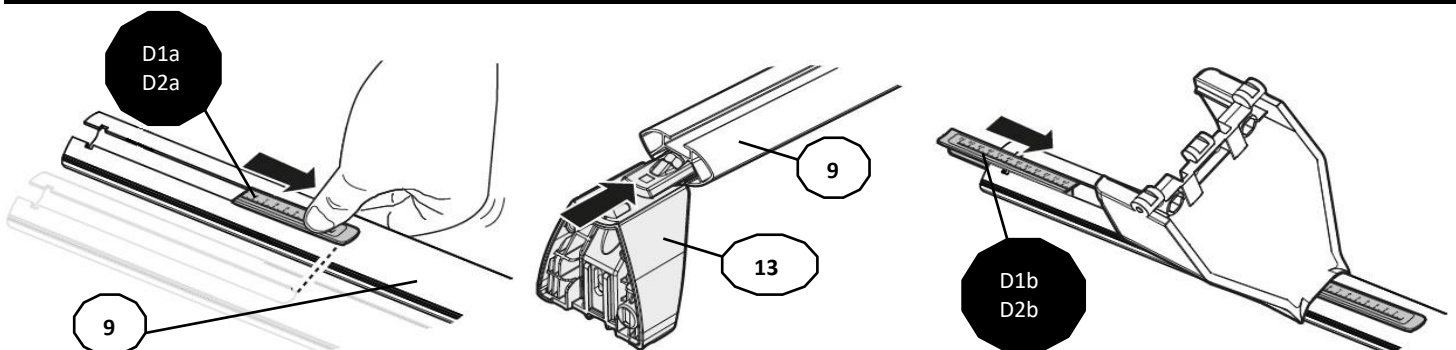

FIXING KIT DELTA

1

MANUFACTURER	MODEL CAR	DOORS	MODEL YEAR	D1	D2
DACIA	Logan	4	04>12	4,8	4,0
DACIA	Sandero	5	08>12	12,0	10,1
DACIA	Sandero	5	13>20	10,3	8,4

2

3

x4

4

4 ⊕ M6 include - included

Front	Rear
5	6
4	4
2x	2x

MANUAL DELTA

FIXING KIT OMEGA

2

MANUFACTURER	MODEL CAR	DOORS	MODEL YEAR	D1	D2
DACIA	Logan	4	04>12	4,8	4,0
DACIA	Sandero	5	08>12	12,0	10,1
DACIA	Sandero	5	13>20	10,3	8,4

3

4

4 ⊕ M6 include - included