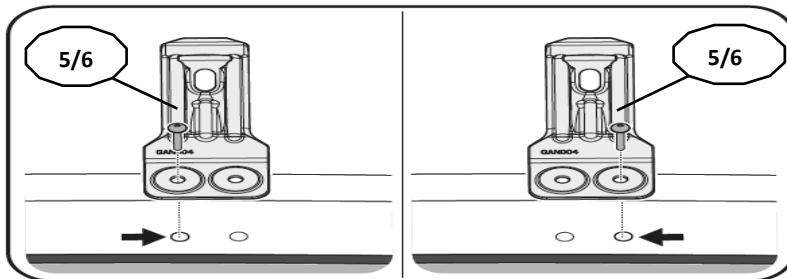

FIXING KIT DELTA

1

MANUFACTURER	MODEL CAR	DOORS	MODEL YEAR	D1	D2
DACIA	Logan	4	04>12	4,8	4,0
DACIA	Sandero	5	08>12	12,0	10,1
DACIA	Sandero	5	13>20	10,3	8,4

2

3

x4

4

4 ⊕ M6 include - included

Front	Rear
5	6
4	4
2x	2x

MANUAL DELTA

FIXING KIT OMEGA

2

MANUFACTURER	MODEL CAR	DOORS	MODEL YEAR	D1	D2
DACIA	Logan	4	04>12	4,8	4,0
DACIA	Sandero	5	08>12	12,0	10,1
DACIA	Sandero	5	13>20	10,3	8,4

3

4

4 ⊕ M6 include - included