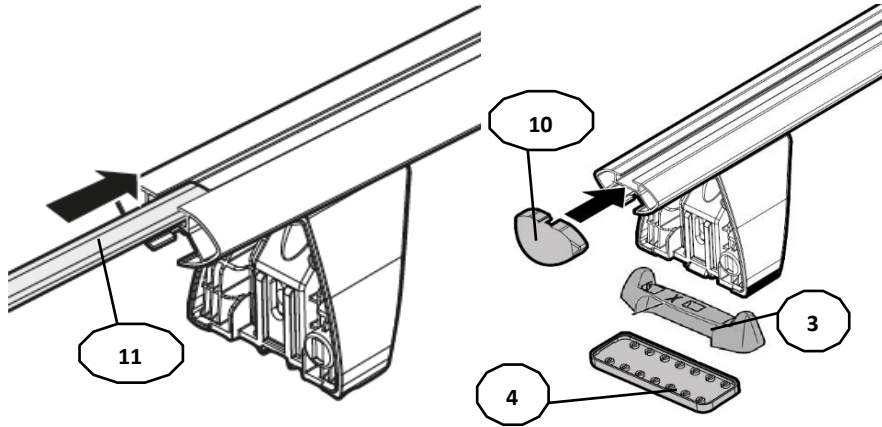

FIXING KIT DELTA

1

MANUFACTURER	MODEL CAR	DOORS	MODEL YEAR	D1	D2
DACIA	Logan	4	04>12	4,8	4,0
DACIA	Sandero	5	08>12	12,0	10,1
DACIA	Sandero	5	13>20	10,3	8,4

2

3

x4

4

4 ⊕ M6 include - included

Front	Rear
5	6
4	4
2x	2x

MANUAL DELTA

FIXING KIT OMEGA

2

MANUFACTURER	MODEL CAR	DOORS	MODEL YEAR	D1	D2
DACIA	Logan	4	04>12	4,8	4,0
DACIA	Sandero	5	08>12	12,0	10,1
DACIA	Sandero	5	13>20	10,3	8,4

3

4

4 ⊕ M6 include - included