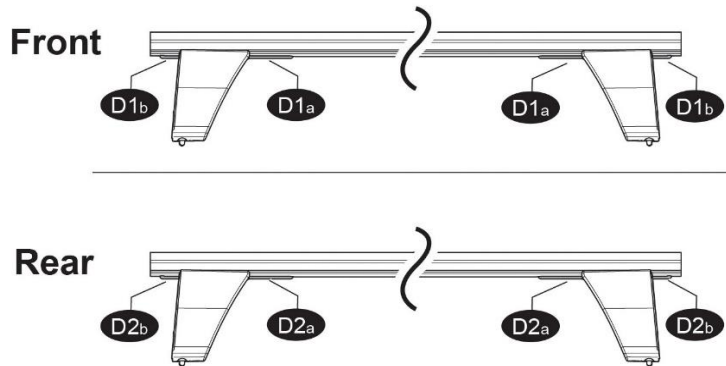

FIXING KIT DELTA

1

MANUFACTURER	MODEL CAR	DOORS	MODEL YEAR	D1	D2
DACIA	Logan	4	04>12	4,8	4,0
DACIA	Sandero	5	08>12	12,0	10,1
DACIA	Sandero	5	13>20	10,3	8,4

2

3

x4

4

4 ⊕ M6 include - included

Front	Rear
5	6
4	4
2x	2x

MANUAL DELTA

FIXING KIT OMEGA

2

MANUFACTURER	MODEL CAR	DOORS	MODEL YEAR	D1	D2
DACIA	Logan	4	04>12	4,8	4,0
DACIA	Sandero	5	08>12	12,0	10,1
DACIA	Sandero	5	13>20	10,3	8,4

3

4

4 ⊕ M6 include - included

Front	Rear
5	6

4	4
2x	2x

MANUAL OMEGA

NOTE:
