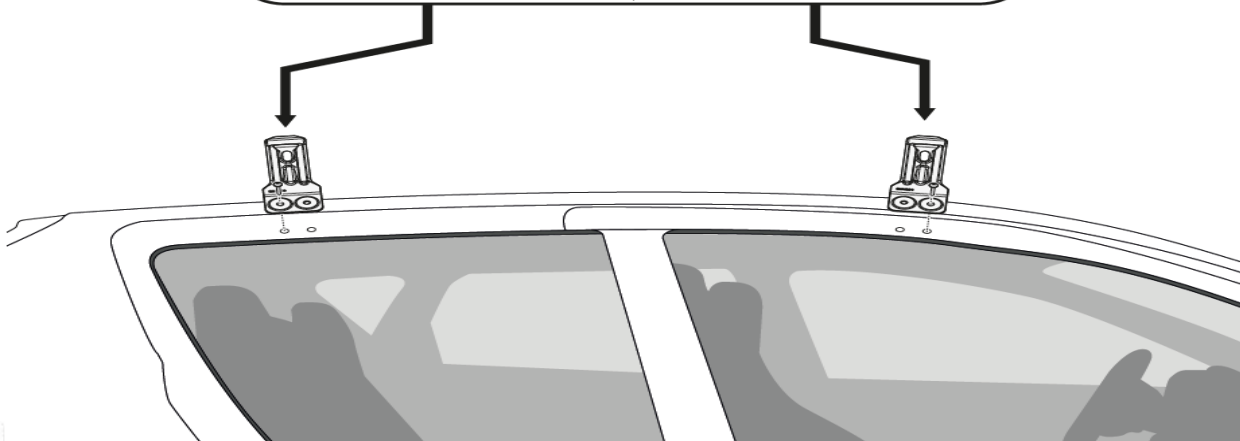

FIXING KIT DELTA

1

MANUFACTURER	MODEL CAR	DOORS	MODEL YEAR	D1	D2
DACIA	Logan	4	04>12	4,8	4,0
DACIA	Sandero	5	08>12	12,0	10,1
DACIA	Sandero	5	13>20	10,3	8,4

2

3

x4

4

4 ⊕ M6 include - included

Front	Rear
5	6
4	4
2x	2x

MANUAL DELTA

FIXING KIT OMEGA

2

MANUFACTURER	MODEL CAR	DOORS	MODEL YEAR	D1	D2
DACIA	Logan	4	04>12	4,8	4,0
DACIA	Sandero	5	08>12	12,0	10,1
DACIA	Sandero	5	13>20	10,3	8,4

3

4

4 ⊕ M6 include - included