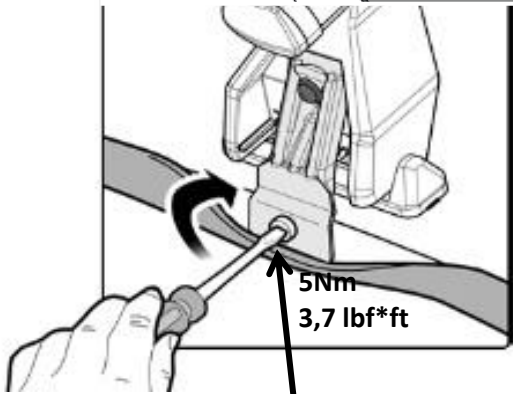

Front	Rear
5	6
4	4
2x	2x

MANUAL DELTA

FIXING KIT OMEGA

2

MANUFACTURER	MODEL CAR	DOORS	MODEL YEAR	D1	D2
DACIA	Logan	4	04>12	4,8	4,0
DACIA	Sandero	5	08>12	12,0	10,1
DACIA	Sandero	5	13>20	10,3	8,4

3

4

4 ⊕ M6 include - included