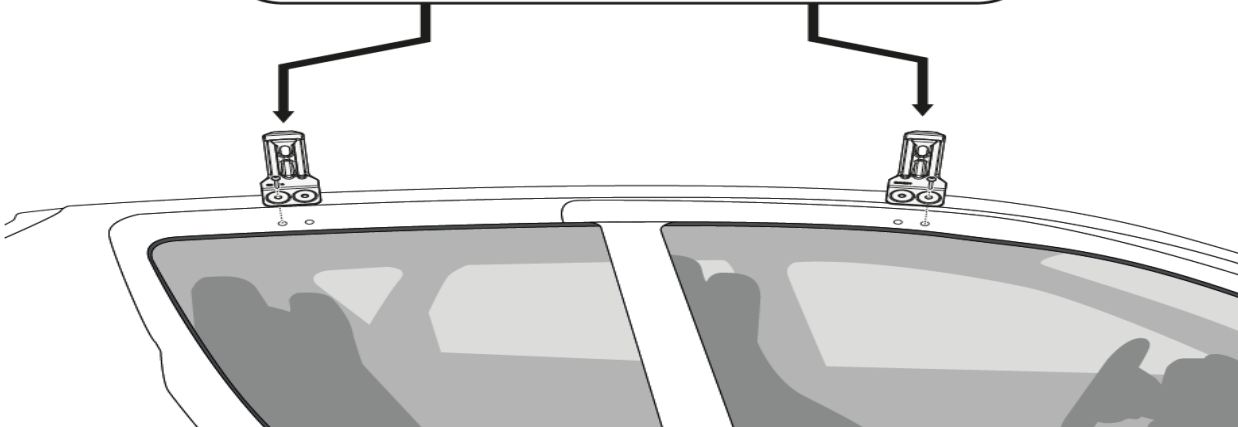

FIXING KIT DELTA

1

MANUFACTURER	MODEL CAR	DOORS	MODEL YEAR	D1	D2
DACIA	Logan	4	04>12	4,8	4,0
DACIA	Sandero	5	08>12	12,0	10,1
DACIA	Sandero	5	13>20	10,3	8,4

2

3

x4

4

4 ⊕ M6 include - included

Front	Rear
5	6
4	4
2x	2x

MANUAL DELTA

FIXING KIT OMEGA

2

MANUFACTURER	MODEL CAR	DOORS	MODEL YEAR	D1	D2
DACIA	Logan	4	04>12	4,8	4,0
DACIA	Sandero	5	08>12	12,0	10,1
DACIA	Sandero	5	13>20	10,3	8,4

3

4

4 ⊕ M6 include - included