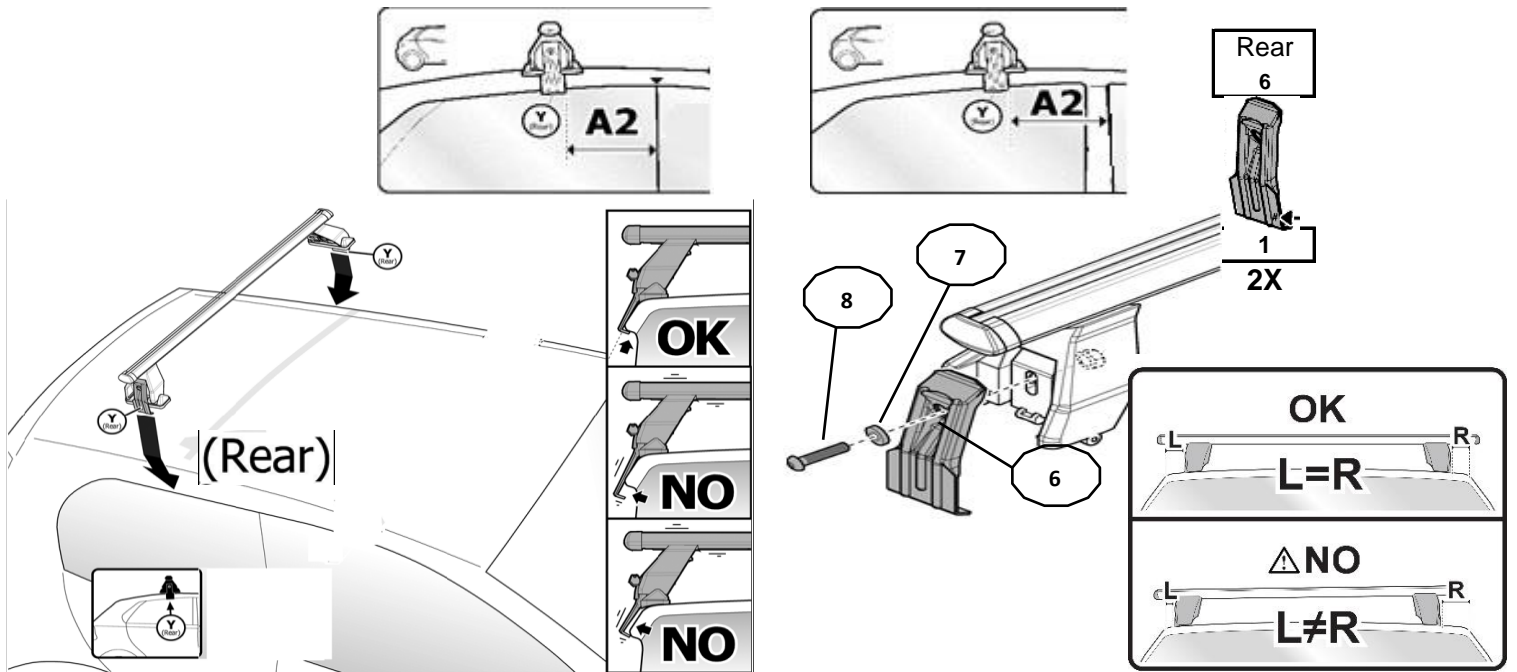

# FIXING KIT OMEGA

2

MANUFACTURER	MODEL CAR	DOORS	MODEL YEAR	D1	D2
SEAT	Ibiza V	5	17>	5,1	3,3

3

4

FRONT

REAR

MANUFACTURER	MODEL CAR	DOORS	MODEL YEAR	A1	A2	A1	A2
				cm	cm	in	in
SEAT	Ibiza V	5	17>		44		17,3