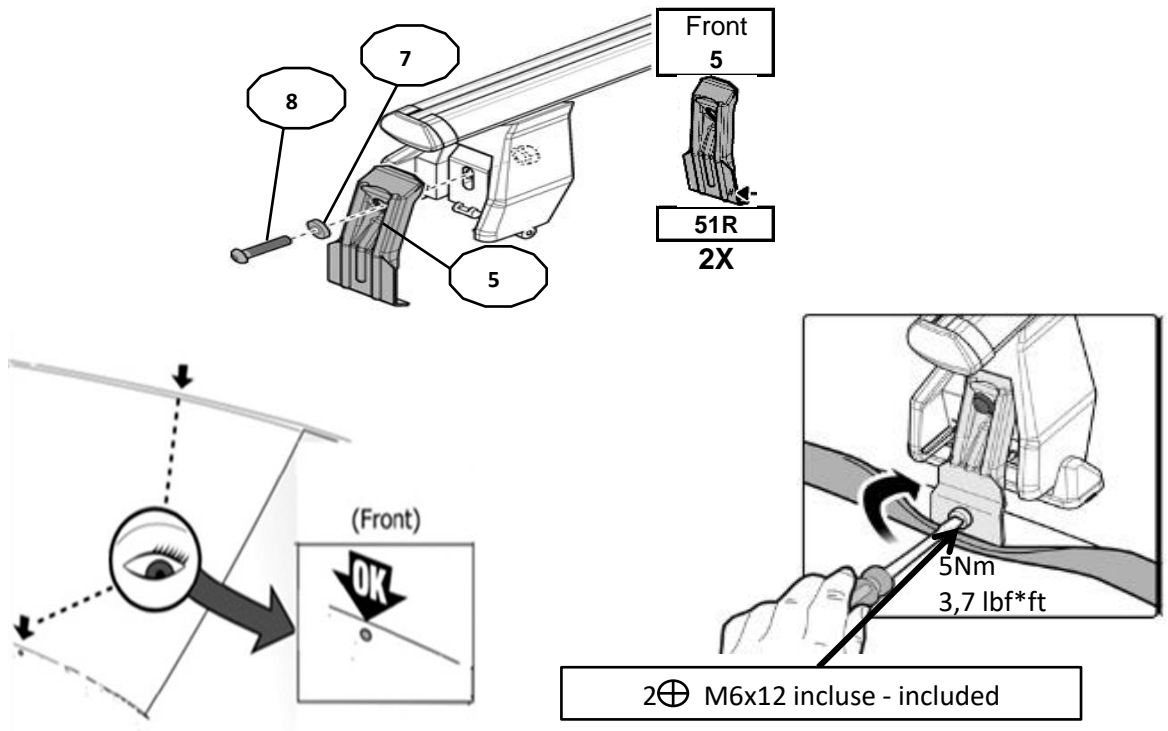

## FIXING KIT DELTA

**1**

MANUFACTURER	MODEL CAR	DOORS	MODEL YEAR	D1	D2
SEAT	Ibiza V	5	17>	5,1	3,3

**2**

**3**

**x4**

**4**

**FRONT**

Rear  
6

1  
2X

MANUFACTURER	MODEL CAR	DOORS	MODEL YEAR	A1 cm	A2 cm	A1 in	A2 in
SEAT	Ibiza V	5	17>		44		17,3

X = predisposizione originale /original arrangement

**MANUAL DELTA**

# FIXING KIT OMEGA

2

MANUFACTURER	MODEL CAR	DOORS	MODEL YEAR	D1	D2
SEAT	Ibiza V	5	17>	5,1	3,3

3

4

FRONT

REAR

MANUFACTURER	MODEL CAR	DOORS	MODEL YEAR	A1	A2	A1	A2
				cm	cm	in	in
SEAT	Ibiza V	5	17>		44		17,3