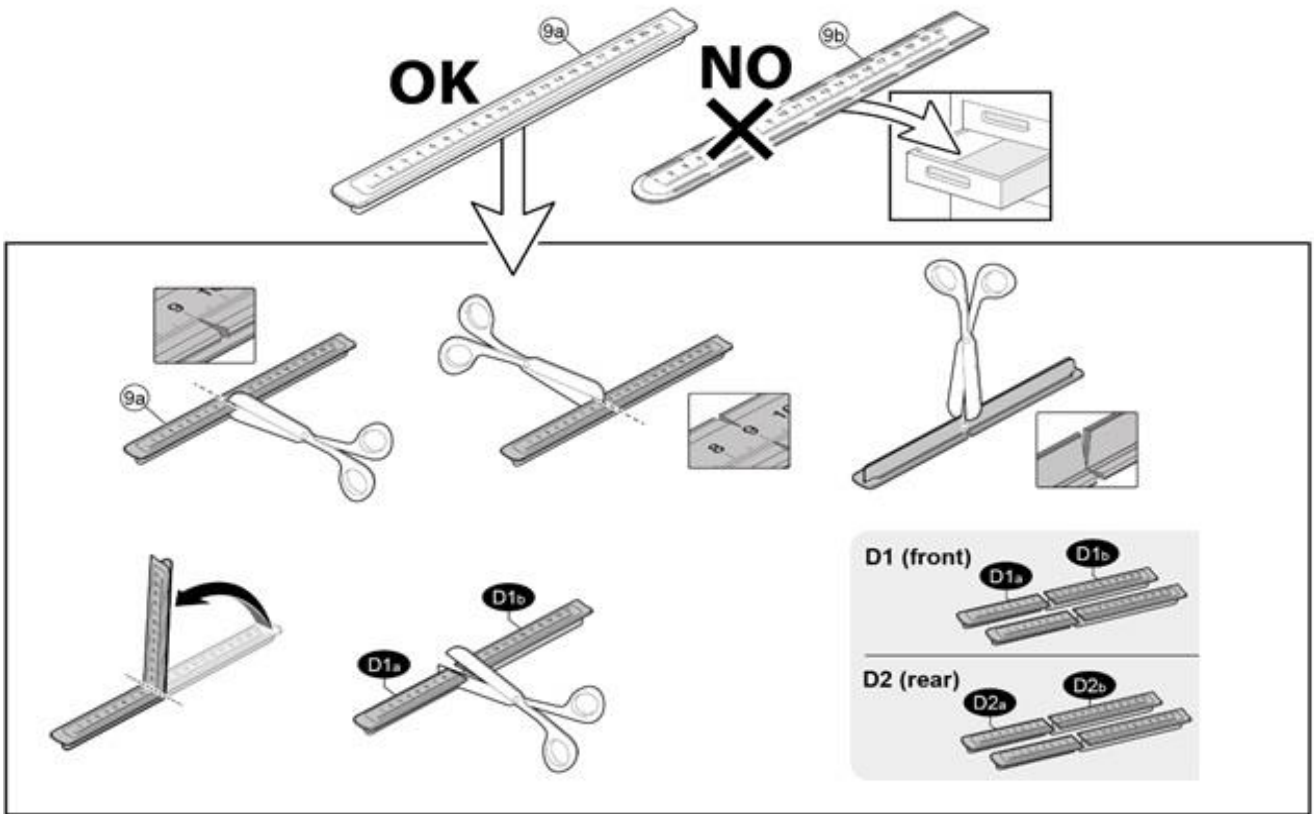

## FIXING KIT DELTA

**1**

MANUFACTURER	MODEL CAR	DOORS	MODEL YEAR	D1	D2
SEAT	Ibiza V	5	17>	5,1	3,3

**2**

**3**

**x4**

**4**

**FRONT**

Rear  
6

1  
2X

MANUFACTURER	MODEL CAR	DOORS	MODEL YEAR	A1 cm	A2 cm	A1 in	A2 in
SEAT	Ibiza V	5	17>		44		17,3

X = predisposizione originale /original arrangement

**MANUAL DELTA**

# FIXING KIT OMEGA

2

MANUFACTURER	MODEL CAR	DOORS	MODEL YEAR	D1	D2
SEAT	Ibiza V	5	17>	5,1	3,3

3

4

FRONT

REAR

MANUFACTURER	MODEL CAR	DOORS	MODEL YEAR	A1	A2	A1	A2
				cm	cm	in	in
SEAT	Ibiza V	5	17>		44		17,3