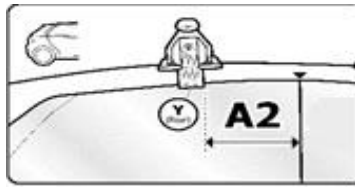

## FIXING KIT DELTA

**1**

MANUFACTURER	MODEL CAR	DOORS	MODEL YEAR	D1	D2
SEAT	Ibiza V	5	17>	5,1	3,3

**2**

**3**

**x4**

**4**

**FRONT**

Rear  
6

1  
2X

MANUFACTURER	MODEL CAR	DOORS	MODEL YEAR	A1 cm	A2 cm	A1 in	A2 in
SEAT	Ibiza V	5	17>		44		17,3

X = predisposizione originale /original arrangement

**MANUAL DELTA**