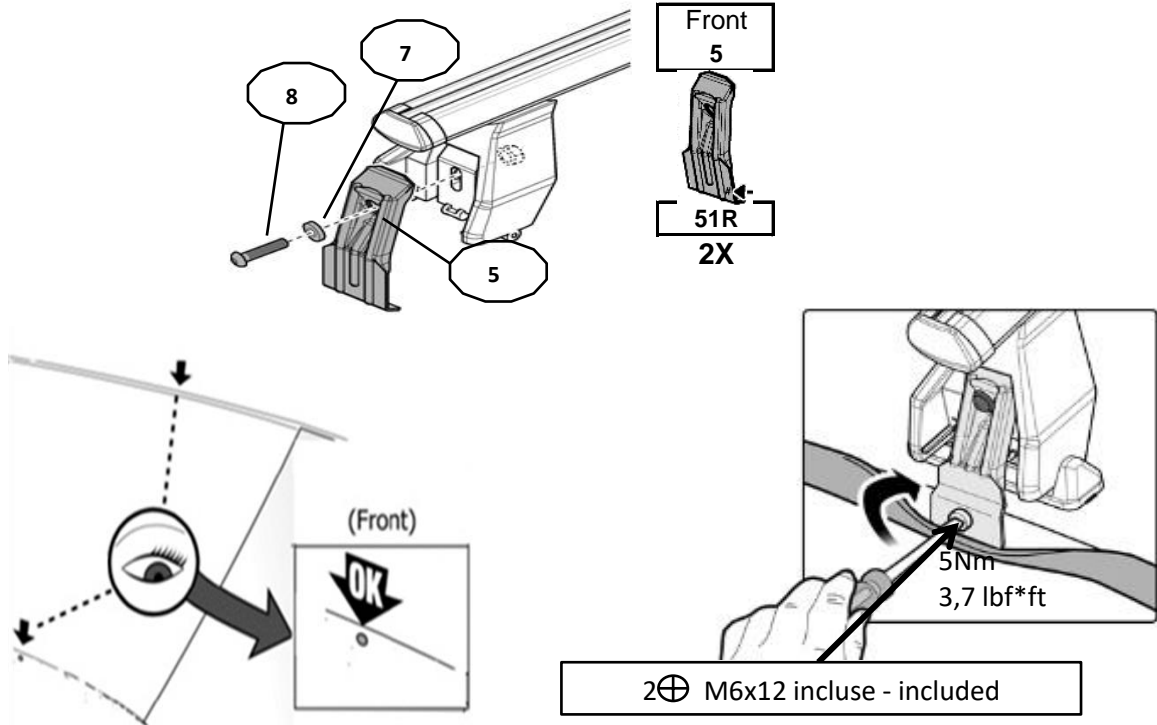

# FIXING KIT OMEGA

2

MANUFACTURER	MODEL CAR	DOORS	MODEL YEAR	D1	D2
SEAT	Ibiza V	5	17>	5,1	3,3

3

4

FRONT

REAR

MANUFACTURER	MODEL CAR	DOORS	MODEL YEAR	A1	A2	A1	A2
				cm	cm	in	in
SEAT	Ibiza V	5	17>		44		17,3