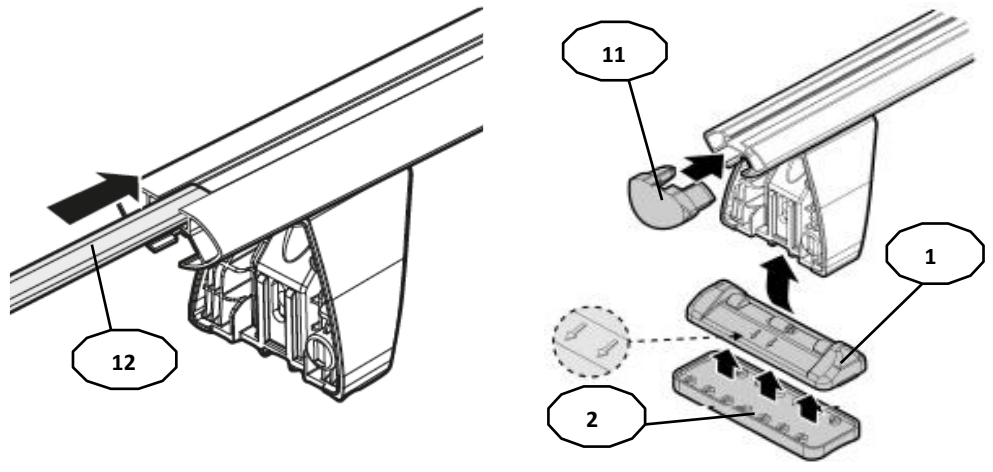

## FIXING KIT DELTA

**1**

MANUFACTURER	MODEL CAR	DOORS	MODEL YEAR	D1	D2
SEAT	Ibiza V	5	17>	5,1	3,3

**2**

**3**

**x4**

**4**

**FRONT**

Rear  
6

1  
2X

MANUFACTURER	MODEL CAR	DOORS	MODEL YEAR	A1 cm	A2 cm	A1 in	A2 in
SEAT	Ibiza V	5	17>		44		17,3

X = predisposizione originale /original arrangement

**MANUAL DELTA**