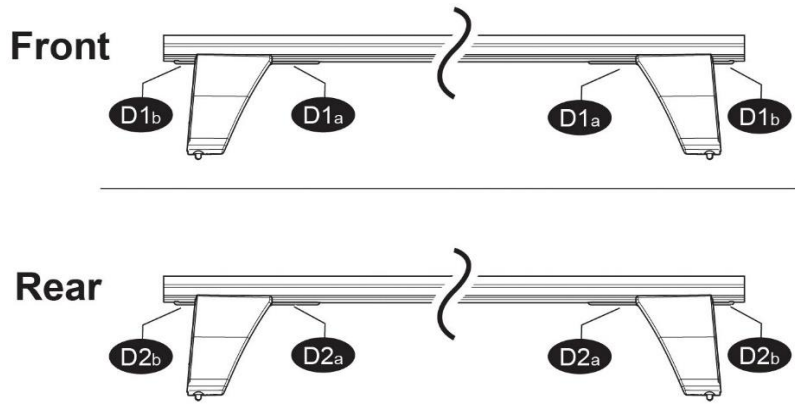

## FIXING KIT DELTA

**1**

MANUFACTURER	MODEL CAR	DOORS	MODEL YEAR	D1	D2
SEAT	Ibiza V	5	17>	5,1	3,3

**2**

**3**

**x4**

**4**

**FRONT**

Rear  
6

1  
2X

MANUFACTURER	MODEL CAR	DOORS	MODEL YEAR	A1 cm	A2 cm	A1 in	A2 in
SEAT	Ibiza V	5	17>		44		17,3

X = predisposizione originale /original arrangement

**MANUAL DELTA**

# FIXING KIT OMEGA

2

MANUFACTURER	MODEL CAR	DOORS	MODEL YEAR	D1	D2
SEAT	Ibiza V	5	17>	5,1	3,3

3

4

FRONT

REAR

MANUFACTURER	MODEL CAR	DOORS	MODEL YEAR	A1	A2	A1	A2
				cm	cm	in	in
SEAT	Ibiza V	5	17>		44		17,3