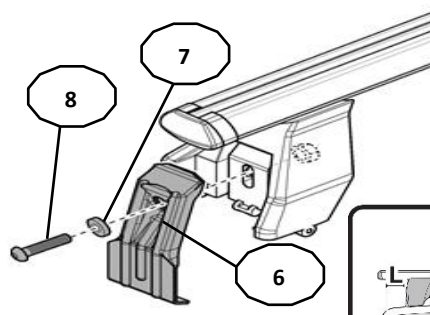

## FIXING KIT DELTA

**1**

MANUFACTURER	MODEL CAR	DOORS	MODEL YEAR	D1	D2
SEAT	Ibiza V	5	17>	5,1	3,3

**2**

**3**

**x4**

**4**

**FRONT**

Rear  
6

1  
2X

MANUFACTURER	MODEL CAR	DOORS	MODEL YEAR	A1 cm	A2 cm	A1 in	A2 in
SEAT	Ibiza V	5	17>		44		17,3

X = predisposizione originale /original arrangement

**MANUAL DELTA**