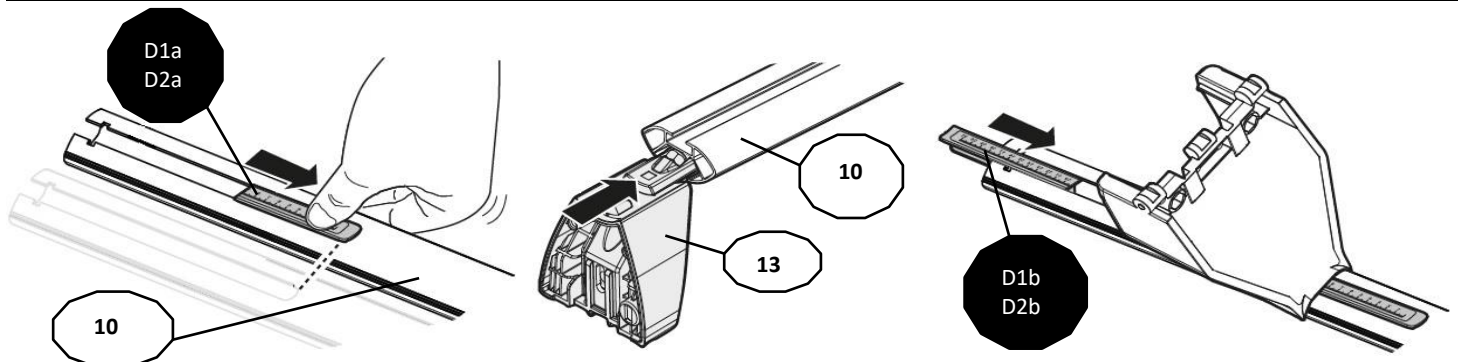

## FIXING KIT DELTA

**1**

MANUFACTURER	MODEL CAR	DOORS	MODEL YEAR	D1	D2
SEAT	Ibiza V	5	17>	5,1	3,3

**2**

**3**

**x4**

**4**

**FRONT**

Rear  
6

1  
2X

MANUFACTURER	MODEL CAR	DOORS	MODEL YEAR	A1 cm	A2 cm	A1 in	A2 in
SEAT	Ibiza V	5	17>		44		17,3

X = predisposizione originale /original arrangement

**MANUAL DELTA**

# FIXING KIT OMEGA

2

MANUFACTURER	MODEL CAR	DOORS	MODEL YEAR	D1	D2
SEAT	Ibiza V	5	17>	5,1	3,3

3

4

FRONT

REAR

MANUFACTURER	MODEL CAR	DOORS	MODEL YEAR	A1	A2	A1	A2
				cm	cm	in	in
SEAT	Ibiza V	5	17>		44		17,3