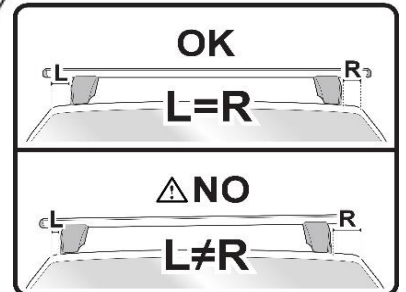

## FIXING KIT DELTA

**1**

MANUFACTURER	MODEL CAR	DOORS	MODEL YEAR	D1	D2
SEAT	Ibiza V	5	17>	5,1	3,3

**2**

**3**

**x4**

**4**

**FRONT**

Rear  
6

1  
2X

MANUFACTURER	MODEL CAR	DOORS	MODEL YEAR	A1 cm	A2 cm	A1 in	A2 in
SEAT	Ibiza V	5	17>		44		17,3

X = predisposizione originale /original arrangement

**MANUAL DELTA**