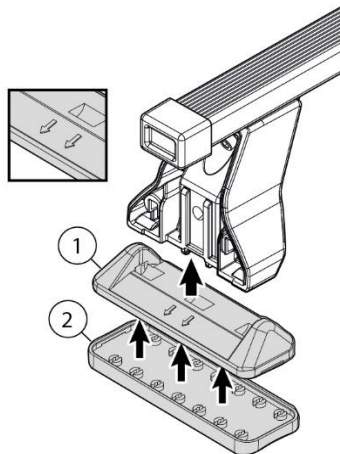

# FIXING KIT OMEGA

2

MANUFACTURER	MODEL CAR	DOORS	MODEL YEAR	D1	D2
SEAT	Ibiza V	5	17>	5,1	3,3

3

4

FRONT

REAR

MANUFACTURER	MODEL CAR	DOORS	MODEL YEAR	A1	A2	A1	A2
				cm	cm	in	in
SEAT	Ibiza V	5	17>		44		17,3