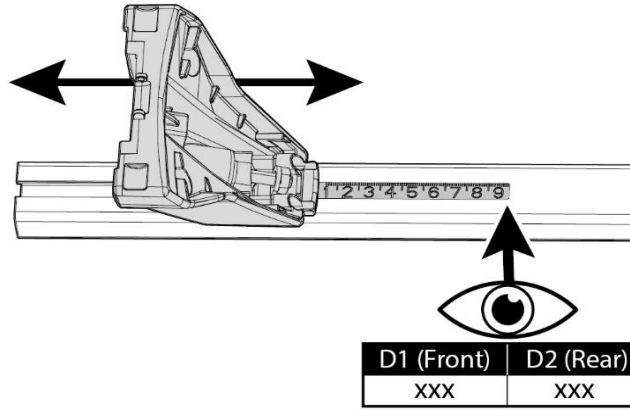

## FIXING KIT DELTA

**1**

MANUFACTURER	MODEL CAR	DOORS	MODEL YEAR	D1	D2
SEAT	Ibiza V	5	17>	5,1	3,3

**2**

**3**

**x4**

**4**

**FRONT**

Rear  
6

1  
2X

MANUFACTURER	MODEL CAR	DOORS	MODEL YEAR	A1 cm	A2 cm	A1 in	A2 in
SEAT	Ibiza V	5	17>		44		17,3

X = predisposizione originale /original arrangement

**MANUAL DELTA**

# FIXING KIT OMEGA

2

MANUFACTURER	MODEL CAR	DOORS	MODEL YEAR	D1	D2
SEAT	Ibiza V	5	17>	5,1	3,3

3

4

FRONT

REAR

MANUFACTURER	MODEL CAR	DOORS	MODEL YEAR	A1	A2	A1	A2
				cm	cm	in	in
SEAT	Ibiza V	5	17>		44		17,3