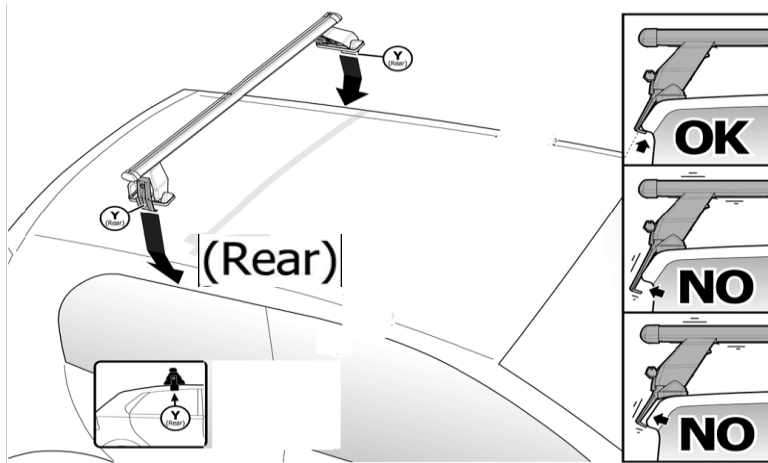

## FIXING KIT DELTA

**1**

MANUFACTURER	MODEL CAR	DOORS	MODEL YEAR	D1	D2
SEAT	Ibiza V	5	17>	5,1	3,3

**2**

**3**

**x4**

**4**

**FRONT**

Rear  
6

1  
2X

MANUFACTURER	MODEL CAR	DOORS	MODEL YEAR	A1 cm	A2 cm	A1 in	A2 in
SEAT	Ibiza V	5	17>		44		17,3

X = predisposizione originale /original arrangement

**MANUAL DELTA**