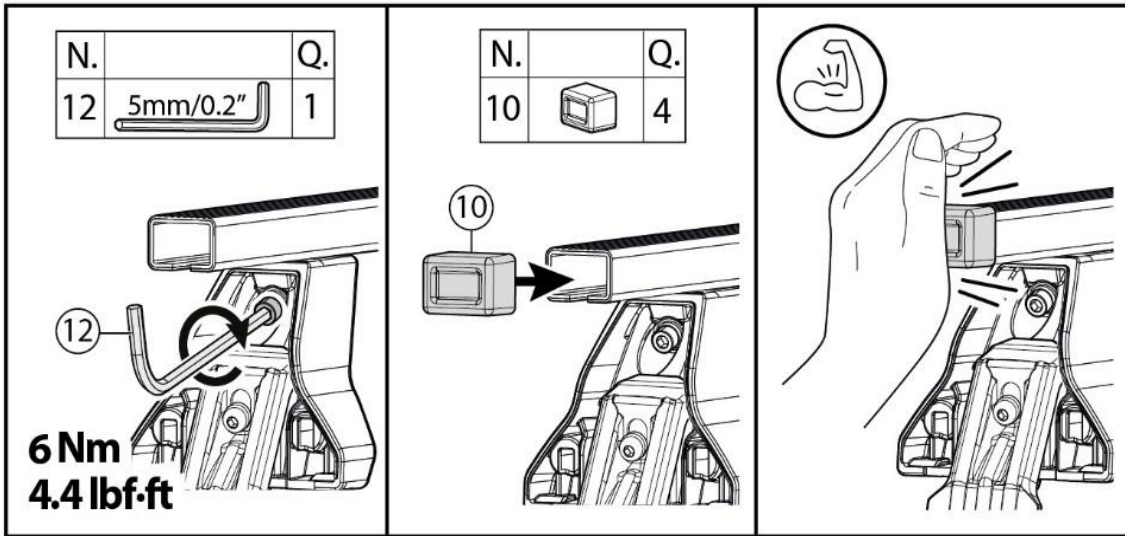

MANUFACTURER	MODEL CAR	DOORS	MODEL YEAR	D1	D2
SEAT	Ibiza V	5	17>	5,1	3,3

3

4