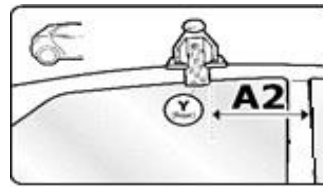

## FIXING KIT DELTA

**1**

MANUFACTURER	MODEL CAR	DOORS	MODEL YEAR	D1	D2
SEAT	Ibiza V	5	17>	5,1	3,3

**2**

**3**

**x4**

**4**

**FRONT**

Rear  
6

1  
2X

MANUFACTURER	MODEL CAR	DOORS	MODEL YEAR	A1 cm	A2 cm	A1 in	A2 in
SEAT	Ibiza V	5	17>		44		17,3

X = predisposizione originale /original arrangement

**MANUAL DELTA**