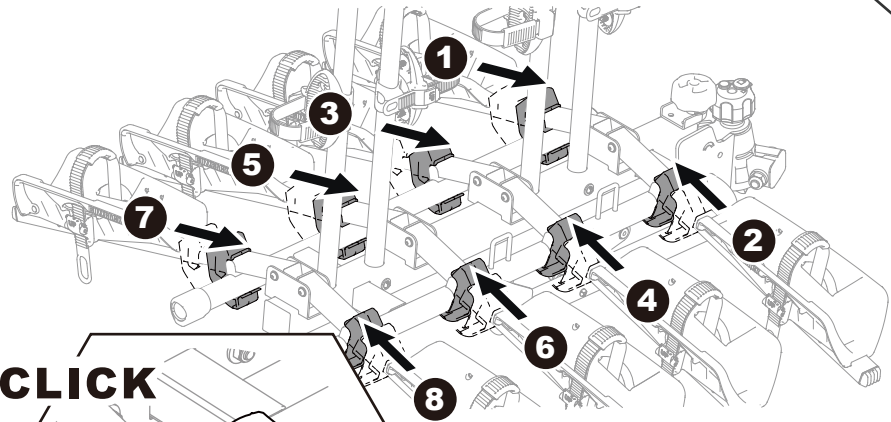

BUZZRACK

BUZZWING 4

PART LIST

AA-16685 (4X4 KIT) (NOT INCLUDED)

<p>Max</p> <p>S = xx kg</p>	<p>BUZZ RACK</p>	
40 KG	19.3KG	20 KG
50 KG		30 KG
60 KG		40 KG
70 KG		50 KG
>75 KG		60 KG

CLICK

OK

~~**OK**~~

1 ≤ 20 KG

2 ≤ 20 KG

3 ≤ 15 KG

4 ≤ 15 KG

1+2+3+4=MAX 60 KG

OK

~~**OK**~~

OK