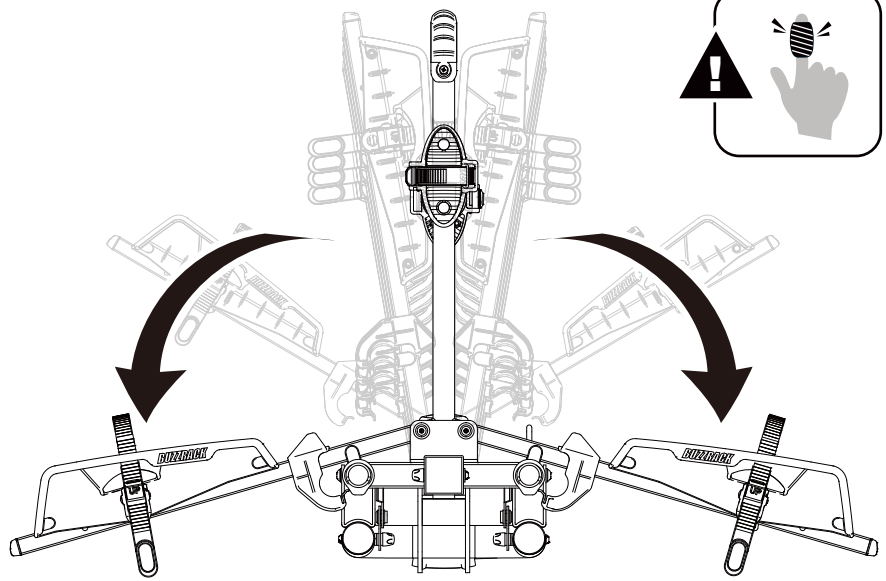

BUZZRACK

BUZZWING 4

PART LIST

AA-16685 (4X4 KIT) (NOT INCLUDED)

<p>Max</p> <p>S = xx kg</p>	<p>BUZZ RACK</p>	
40 KG	19.3KG	20 KG
50 KG		30 KG
60 KG		40 KG
70 KG		50 KG
>75 KG		60 KG

CLICK

OK

~~**OK**~~

1 ≤ 20 KG

2 ≤ 20 KG

3 ≤ 15 KG

4 ≤ 15 KG

1+2+3+4=MAX 60 KG

OK

~~**OK**~~

OK

~~**OK**~~

x1

x1

x1

M6x25

x1

1

2