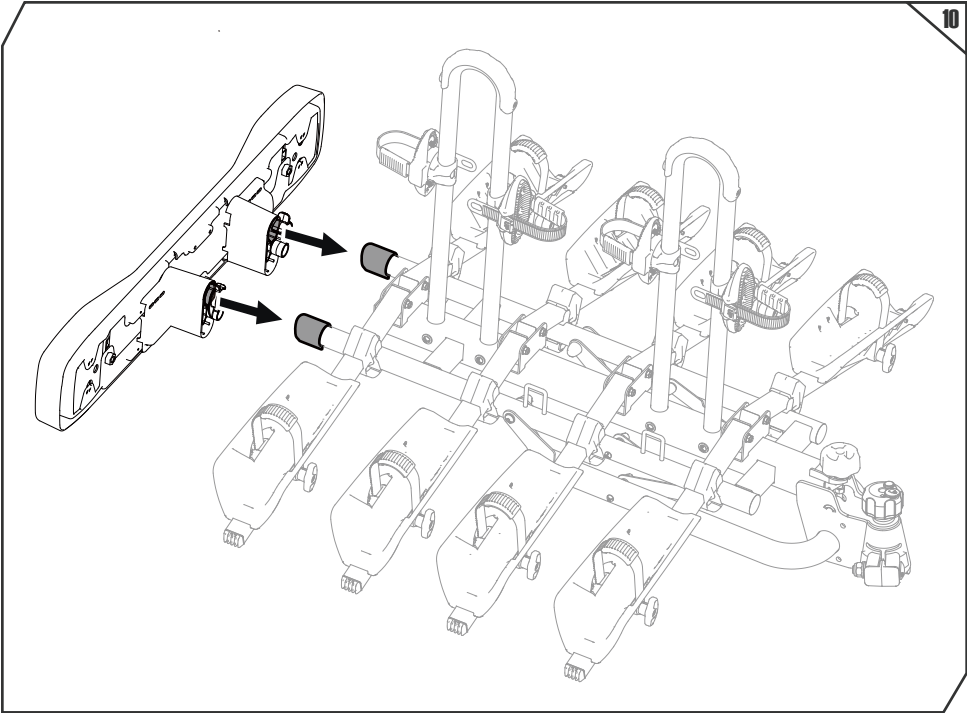

BUZZRACK

BUZZWING 4

PART LIST

AA-16685 (4X4 KIT) (NOT INCLUDED)

<p>Max</p> <p>S = xx kg</p>	<p>BUZZ RACK</p>	
40 KG	19.3KG	20 KG
50 KG		30 KG
60 KG		40 KG
70 KG		50 KG
>75 KG		60 KG

CLICK

OK

~~**OK**~~

1 ≤ 20 KG

2 ≤ 20 KG

3 ≤ 15 KG

4 ≤ 15 KG

1+2+3+4=MAX 60 KG

OK

~~**OK**~~

OK