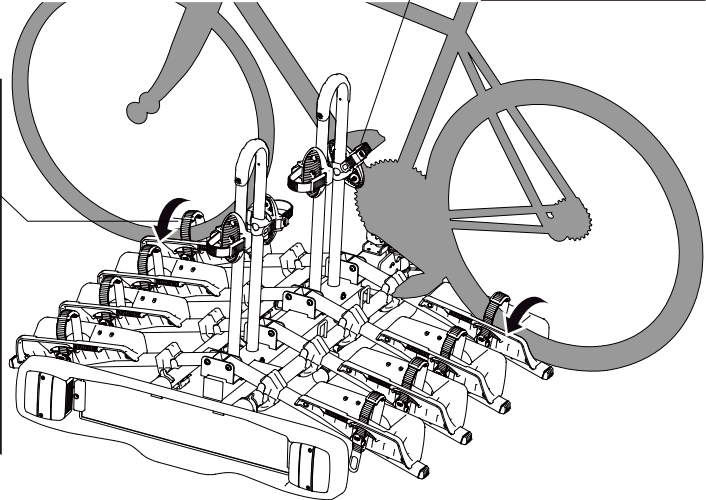

BUZZRACK

BUZZWING 4

PART LIST

AA-16685 (4X4 KIT) (NOT INCLUDED)

<p>Max</p> <p>S = xx kg</p>	<p>BUZZ RACK</p>	
40 KG	19.3KG	20 KG
50 KG		30 KG
60 KG		40 KG
70 KG		50 KG
>75 KG		60 KG

CLICK

OK

~~**OK**~~

1 ≤ 20 KG

2 ≤ 20 KG

3 ≤ 15 KG

4 ≤ 15 KG

1+2+3+4=MAX 60 KG

OK

~~**OK**~~

OK