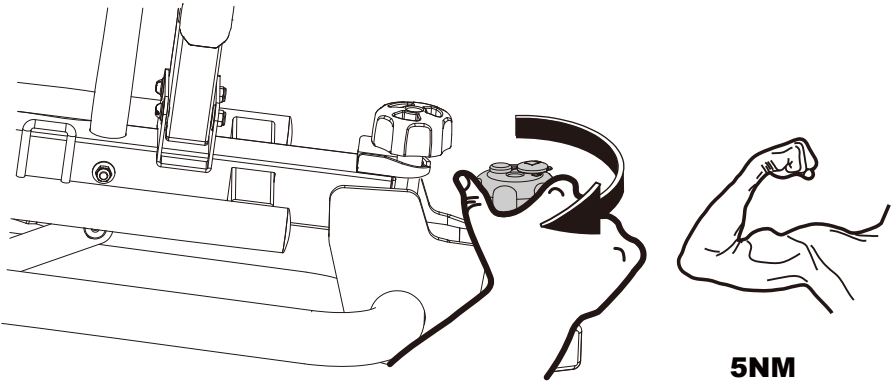

BUZZRACK

BUZZWING 4

PART LIST

AA-16685 (4X4 KIT) (NOT INCLUDED)

<p>Max</p> <p>S = xx kg</p>	<p>BUZZ RACK</p>	
40 KG	19.3KG	20 KG
50 KG		30 KG
60 KG		40 KG
70 KG		50 KG
>75 KG		60 KG

CLICK

OK

~~**OK**~~

1 ≤ 20 KG

2 ≤ 20 KG

3 ≤ 15 KG

4 ≤ 15 KG

1+2+3+4=MAX 60 KG

OK

~~**OK**~~

OK