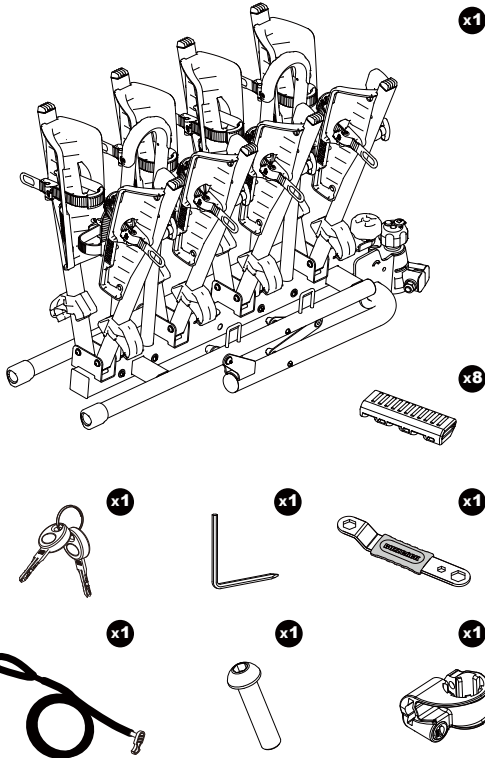

BUZZRACK

BUZZWING 4

PART LIST

AA-16685 (4X4 KIT) (NOT INCLUDED)

<p>Max</p> <p>S = xx kg</p>	<p>BUZZ RACK</p>	
40 KG	19.3KG	20 KG
50 KG		30 KG
60 KG		40 KG
70 KG		50 KG
>75 KG		60 KG

CLICK

OK

~~**OK**~~

1 ≤ 20 KG

2 ≤ 20 KG

3 ≤ 15 KG

4 ≤ 15 KG

1+2+3+4=MAX 60 KG

OK

~~**OK**~~

OK