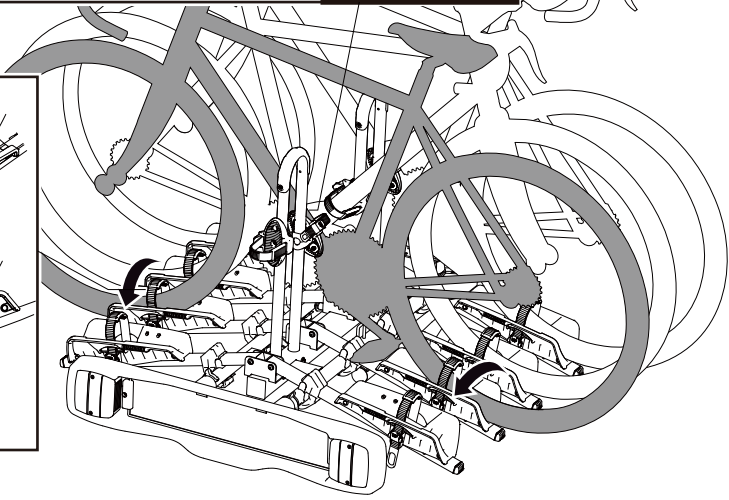

BUZZRACK

BUZZWING 4

PART LIST

AA-16685 (4X4 KIT) (NOT INCLUDED)

<p>Max</p> <p>S = xx kg</p>	<p>BUZZ RACK</p>	
40 KG	19.3KG	20 KG
50 KG		30 KG
60 KG		40 KG
70 KG		50 KG
>75 KG		60 KG

CLICK

OK

~~**OK**~~

1 ≤ 20 KG

2 ≤ 20 KG

3 ≤ 15 KG

4 ≤ 15 KG

1+2+3+4=MAX 60 KG

OK

~~**OK**~~

OK