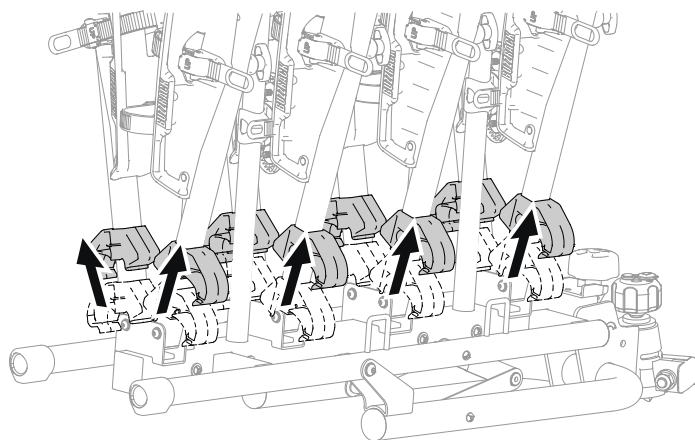

BUZZRACK

BUZZWING 4

PART LIST

AA-16685 (4X4 KIT) (NOT INCLUDED)

<p>Max</p> <p>S = xx kg</p>	<p>BUZZ RACK</p>	
40 KG	19.3KG	20 KG
50 KG		30 KG
60 KG		40 KG
70 KG		50 KG
>75 KG		60 KG

CLICK

OK

~~**OK**~~