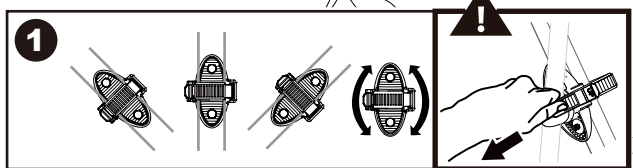

BUZZRACK

BUZZWING 4

PART LIST

AA-16685 (4X4 KIT) (NOT INCLUDED)

<p>Max</p> <p>S = xx kg</p>	<p>BUZZ RACK</p>	
40 KG	19.3KG	20 KG
50 KG		30 KG
60 KG		40 KG
70 KG		50 KG
>75 KG		60 KG

CLICK

OK

~~**OK**~~