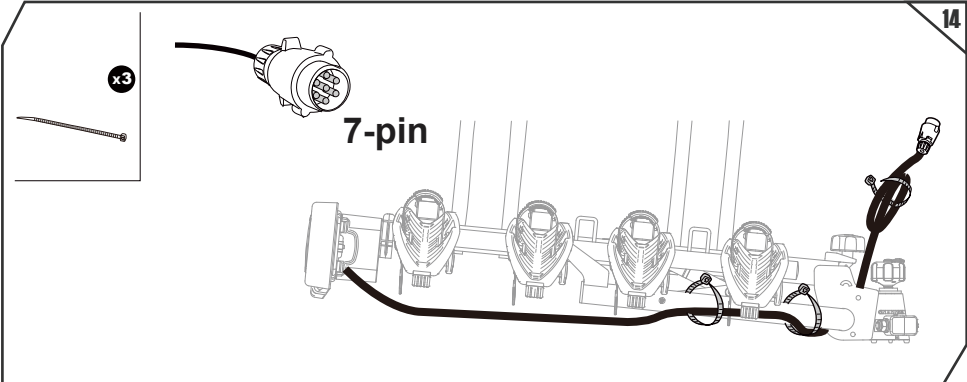

BUZZRACK

BUZZWING 4

PART LIST

AA-16685 (4X4 KIT) (NOT INCLUDED)

<p>Max</p> <p>S = xx kg</p>	<p>BUZZ RACK</p>	
40 KG	19.3KG	20 KG
50 KG		30 KG
60 KG		40 KG
70 KG		50 KG
>75 KG		60 KG

CLICK

OK

~~**OK**~~

1 ≤ 20 KG

2 ≤ 20 KG

3 ≤ 15 KG

4 ≤ 15 KG

1+2+3+4=MAX 60 KG

OK

~~**OK**~~

OK