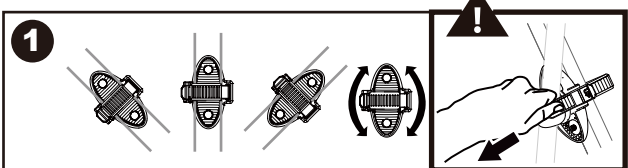

BUZZRACK

BUZZWING 4

PART LIST

AA-16685 (4X4 KIT) (NOT INCLUDED)

<p>Max</p> <p>S = xx kg</p>	<p>BUZZ RACK</p>	
40 KG	19.3KG	20 KG
50 KG		30 KG
60 KG		40 KG
70 KG		50 KG
>75 KG		60 KG

CLICK

OK

~~**OK**~~