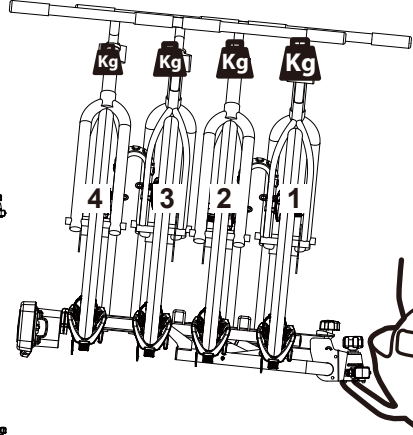

BUZZRACK

BUZZWING 4

PART LIST

AA-16685 (4X4 KIT) (NOT INCLUDED)

<p>Max</p> <p>S = xx kg</p>	<p>BUZZ RACK</p>	
40 KG	19.3KG	20 KG
50 KG		30 KG
60 KG		40 KG
70 KG		50 KG
>75 KG		60 KG

CLICK

OK

~~**OK**~~

1 ≤ 20 KG

2 ≤ 20 KG

3 ≤ 15 KG

4 ≤ 15 KG

1+2+3+4=MAX 60 KG

OK

~~**OK**~~

OK

~~**OK**~~

x1

x1

x1

M6x25

x1

1

2