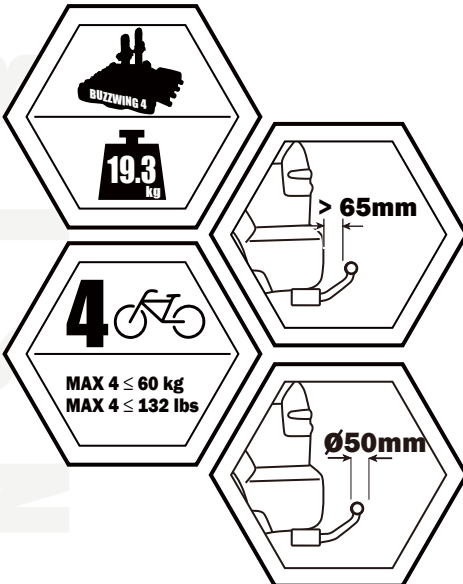

BUZZRACK

BUZZWING 4

PART LIST

AA-16685 (4X4 KIT) (NOT INCLUDED)

<p>Max</p> <p>S = xx kg</p>	<p>BUZZ RACK</p>	
40 KG	19.3KG	20 KG
50 KG		30 KG
60 KG		40 KG
70 KG		50 KG
>75 KG		60 KG

CLICK

OK

~~**OK**~~

1 ≤ 20 KG

2 ≤ 20 KG

3 ≤ 15 KG

4 ≤ 15 KG

1+2+3+4=MAX 60 KG

OK

~~**OK**~~

OK