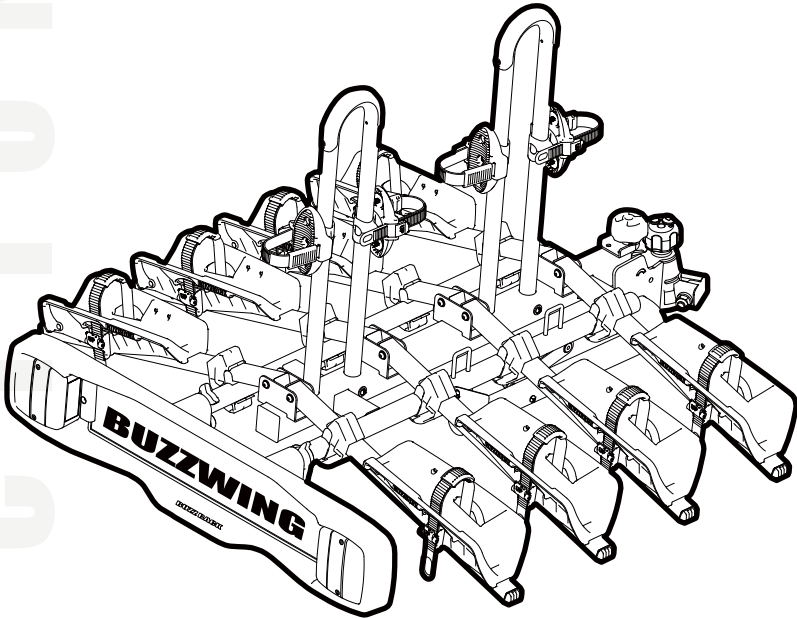

BUZZRACK

BUZZWING 4

PART LIST

AA-16685 (4X4 KIT) (NOT INCLUDED)

<p>Max</p> <p>S = xx kg</p>	<p>BUZZ RACK</p>	
40 KG	19.3KG	20 KG
50 KG		30 KG
60 KG		40 KG
70 KG		50 KG
>75 KG		60 KG

CLICK

OK

~~**OK**~~