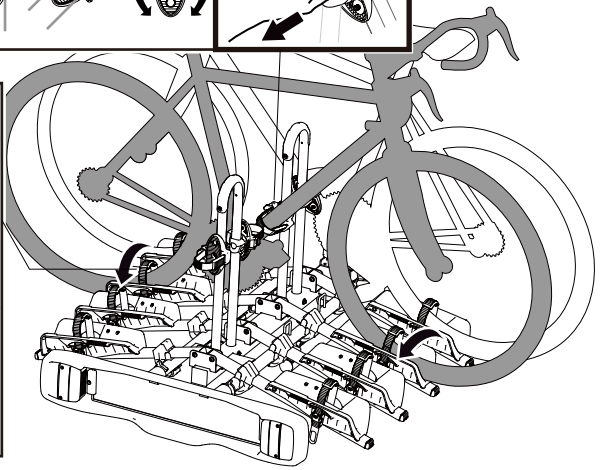

BUZZRACK

BUZZWING 4

PART LIST

AA-16685 (4X4 KIT) (NOT INCLUDED)

<p>Max</p> <p>S = xx kg</p>	<p>BUZZ RACK</p>	
40 KG	19.3KG	20 KG
50 KG		30 KG
60 KG		40 KG
70 KG		50 KG
>75 KG		60 KG

CLICK

OK

~~**OK**~~

1 ≤ 20 KG

2 ≤ 20 KG

3 ≤ 15 KG

4 ≤ 15 KG

1+2+3+4=MAX 60 KG

OK

~~**OK**~~

OK