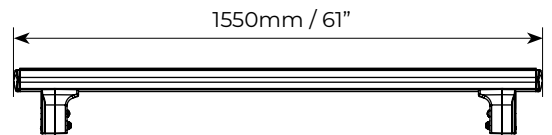

Professional Airdyn F

Art.	000132000000
Roof bars weight	3x 7,6kg / 16.7lb
Portata max Max load	max 150kg/331lb
Serratura antifurto Anti-theft system	Optional kit 000084800000
L x W x H : 173,5x15x11,7cm / 68.3x6x4.6"	8,7kg / 19.7lb
L x W x H : 173,5x80x155cm / 68.3x31.5x61"	543kg / 1197lb
	Pz: 60
Ean-13	8003168050322