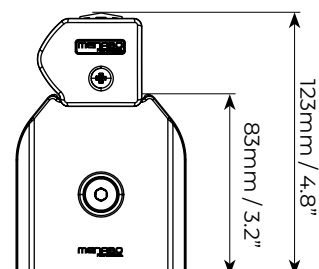

Professional Airdyn B

Art.	000131600000
Peso barre Roof bars weight	3x 8kg / 17.6lb
Portata max Max load	max 150kg/331lb
Serratura antifurto Anti-theft system	Optional kit 000084800000
L x W x H : 173,5x15x11,7cm / 68.3x6x4.6"	8,8kg / 19.4lb
L x W x H : 173,5x80x155cm / 68.3x31.5x61"	549kg / 1210.3lb
	Pz: 60
Ean-13	8003168050285