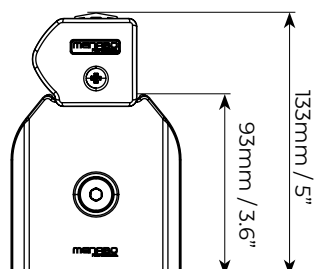

Professional Airdyn M

Art.	000135200000
	2x
Peso barre Roof bars weight	4,5kg / 10lb
Portata max Max load	max 100kg/220.5lb
Serratura antifurto Anti-theft system	Optional kit 000084800000
	L x W x H : 148,7x15x11,7cm / 58.5x6x4.6"
	5,4kg / 12lb
	L x W x H : 149x80x155cm / 58.6x31.5x61"
	345kg / 760.5lb
	Pz: 60
Ean-13	8003168050957