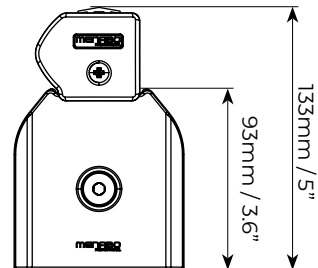

Professional Airdyn F

Art.	000132000000
Roof bars weight	3x 7,6kg / 16.7lb
Portata max Max load	max 150kg/331lb
Serratura antifurto Anti-theft system	Optional kit 000084800000
L x W x H : 173,5x15x11,7cm / 68.3x6x4.6"	8,7kg / 19.7lb
L x W x H : 173,5x80x155cm / 68.3x31.5x61"	543kg / 1197lb
	Pz: 60
Ean-13	8003168050322