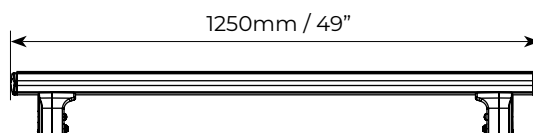

Professional Airdyn L

Art.	000135100000
	2x
Peso barre Roof bars weight	4,3kg / 9.5lb
Portata max Max load	max 100kg/220.5lb
Serratura antifurto Anti-theft system	Optional kit 000084800000
	L x W x H : 148,7x15x11,7cm / 58.5x6x4.6"
	5,4kg / 11.9lb
	L x W x H : 149x80x155cm / 58.6x31.5x61"
	345kg / 760.5lb
	Pz: 60
Ean-13	8003168050933