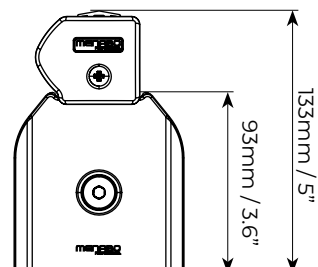

Professional Airdyn H

Art.	000134900000
Roof bars weight	3x 7,3kg / 16lb
Portata max Max load	max 150kg/331lb
Serratura antifurto Anti-theft system	Optional kit 000084800000
L x W x H : 148,7x15x11,7cm / 58.5x6x4.6"	8,3kg / 18.3lb
L x W x H : 149x80x155cm / 58.6x31.5x61"	519kg / 1144.2lb
	Pz: 60
Ean-13	8003168050919