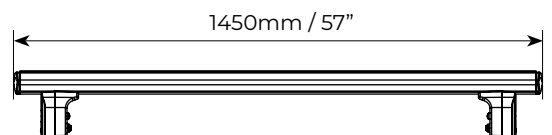

Professional Airdyn H

Art.	000134900000
Roof bars weight	3x 7,3kg / 16lb
Portata max Max load	max 150kg/331lb
Serratura antifurto Anti-theft system	Optional kit 000084800000
L x W x H : 148,7x15x11,7cm / 58.5x6x4.6"	8,3kg / 18.3lb
L x W x H : 149x80x155cm / 58.6x31.5x61"	519kg / 1144.2lb
	Pz: 60
Ean-13	8003168050919