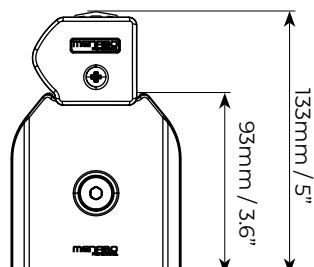

Professional Airdyn L

Art.	000135100000
	2x
Peso barre Roof bars weight	4,3kg / 9.5lb
Portata max Max load	max 100kg/220.5lb
Serratura antifurto Anti-theft system	Optional kit 000084800000
	L x W x H : 148,7x15x11,7cm / 58.5x6x4.6"
	5,4kg / 11.9lb
	L x W x H : 149x80x155cm / 58.6x31.5x61"
	345kg / 760.5lb
	Pz: 60
Ean-13	8003168050933