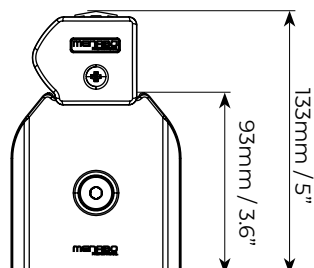

Professional Airdyn I

Art.	000135000000
	2x
Peso barre Roof bars weight	4,7kg / 10.3lb
Portata max Max load	max 100kg/220.5lb
Serratura antifurto Anti-theft system	Optional kit 000084800000
	L x W x H : 148,7x15x11,7cm / 58.5x6x4.6"
	5,6kg / 12.3lb
	L x W x H : 149x80x155cm / 58.6x31.5x61"
	357kg / 787lb
	Pz: 60
Ean-13	8003168050926