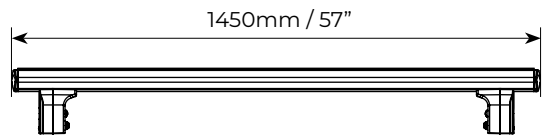

Professional Airdyn C

Art.	000131700000
	3x
Peso barre Roof bars weight	7,6kg / 16.7lb
Portata max Max load	max 150kg/331lb
Serratura antifurto Anti-theft system	Optional kit 000084800000
	L x W x H : 148,7x15x11,7cm / 58.5x6x4.6"
	8,3kg / 18.3lb
	L x W x H : 149x80x155cm / 58.6x31.5x61"
	519kg / 1144.2lb
	Pz: 60
Ean-13	8003168050292