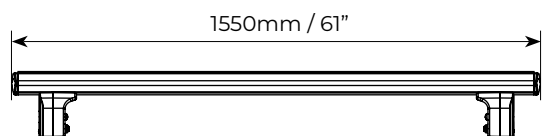

Professional Airdyn D

Art.	000131800000
	3x
Peso barre Roof bars weight	8kg / 17.6lb
Portata max Max load	max 150kg/331lb
Serratura antifurto Anti-theft system	Optional kit 000084800000
	L x W x H : 173,5x15x11,7cm / 68.3x6x4.6"
	8,8kg / 19.4lb
	L x W x H : 173,5x80x155cm / 68.3x31.5x61"
	549kg / 1210.3lb
	Pz: 60
Ean-13	8003168050308