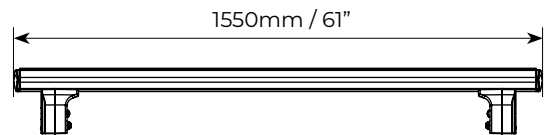

Professional Airdyn N

Art.	000135300000
Roof bars weight	3x 7,7kg / 17lb
Portata max Max load	max 150kg/331lb
Serratura antifurto Anti-theft system	Optional kit 000084800000
L x W x H: 173,5x15x11,7cm / 68.3x6x4.6"	8,5kg / 18.7lb
L x W x H: 173,5x80x155cm / 68.3x31.5x61"	531kg / 1170.6lb
	Pz: 60
Ean-13	8003168050964

Visita il sito per scoprire gli accessori più adatti alle tue esigenze.

Visit the website to discover the accessories that best suit your needs.

F.lli Menabò s.r.l.

Via 8 Marzo 3,
42025 Cavriago (RE), Italy
customer@flli-menabo.it
www.menabocaraccessories.com