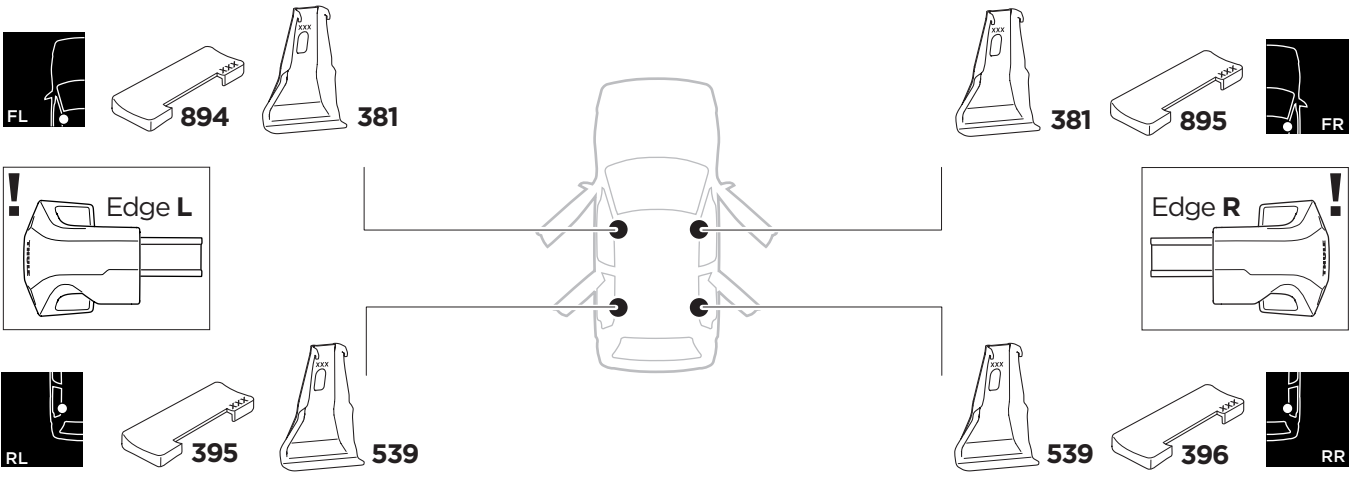

1

Kit 145318

PEUGEOT 308 (P5), 5-dr Hatchback, 22- (Without glass roof)

ISO 11154-E

5562192001

Bring your life
thule.com

| | | | | | |
|--|--------------------|---------------|---------------------|--------------------------|-----------------------|
| THULE WingBar Evo | THULE WingBar Edge | THULE WingBar | THULE SquareBar Evo | Evo X (scale) | Edge X (scale) |
| PEUGEOT 308 (P5), 5-dr Hatchback, 22- | | | | 36 | G |
| THULE ProBar Evo | THULE SlideBar Evo | | | | X (mm/inch) |
| PEUGEOT 308 (P5), 5-dr Hatchback, 22- | | | | 1011 mm / 39 3/4" | |

| | | | | | |
|--|--------------------|---------------|---------------------|-------------------------|-----------------------|
| THULE WingBar Evo | THULE WingBar Edge | THULE WingBar | THULE SquareBar Evo | Evo Y (scale) | Edge Y (scale) |
| PEUGEOT 308 (P5), 5-dr Hatchback, 22- | | | | 30 | A |
| THULE ProBar Evo | THULE SlideBar Evo | | | | Y (mm/inch) |
| PEUGEOT 308 (P5), 5-dr Hatchback, 22- | | | | 951 mm / 37 1/2" | |

| | W (mm/inch) | Z (mm/inch) |
|--|-------------------------|---------------------|
| PEUGEOT 308 (P5), 5-dr Hatchback, 22- | 720 mm / 28 3/8" | 280 mm / 11" |