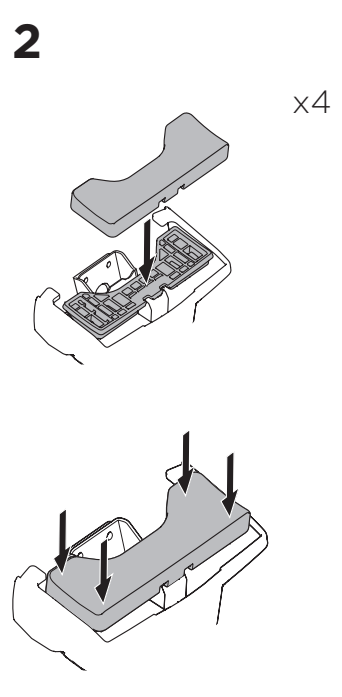

1

Kit 145318

PEUGEOT 308 (P5), 5-dr Hatchback, 22- (Without glass roof)

ISO 11154-E

5562192001

Bring your life
thule.com

| | | | | | |
|--|--------------------|---------------|---------------------|--------------------------|-----------------------|
| THULE WingBar Evo | THULE WingBar Edge | THULE WingBar | THULE SquareBar Evo | Evo X (scale) | Edge X (scale) |
| PEUGEOT 308 (P5), 5-dr Hatchback, 22- | | | | 36 | G |
| THULE ProBar Evo | THULE SlideBar Evo | | | | X (mm/inch) |
| PEUGEOT 308 (P5), 5-dr Hatchback, 22- | | | | 1011 mm / 39 3/4" | |

| | | | | | |
|--|--------------------|---------------|---------------------|-------------------------|-----------------------|
| THULE WingBar Evo | THULE WingBar Edge | THULE WingBar | THULE SquareBar Evo | Evo Y (scale) | Edge Y (scale) |
| PEUGEOT 308 (P5), 5-dr Hatchback, 22- | | | | 30 | A |
| THULE ProBar Evo | THULE SlideBar Evo | | | | Y (mm/inch) |
| PEUGEOT 308 (P5), 5-dr Hatchback, 22- | | | | 951 mm / 37 1/2" | |

| | W (mm/inch) | Z (mm/inch) |
|--|-------------------------|---------------------|
| PEUGEOT 308 (P5), 5-dr Hatchback, 22- | 720 mm / 28 3/8" | 280 mm / 11" |