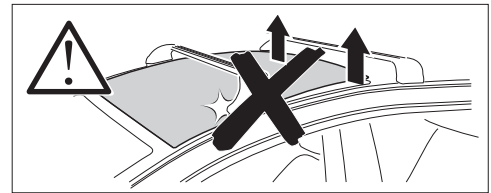

1

Kit 145318

PEUGEOT 308 (P5), 5-dr Hatchback, 22- (Without glass roof)

ISO 11154-E

5562192001

Bring your life
thule.com

| | | | | | |
|--|--------------------|---------------|---------------------|--------------------------|-----------------------|
| THULE WingBar Evo | THULE WingBar Edge | THULE WingBar | THULE SquareBar Evo | Evo X (scale) | Edge X (scale) |
| PEUGEOT 308 (P5), 5-dr Hatchback, 22- | | | | 36 | G |
| THULE ProBar Evo | THULE SlideBar Evo | | | | X (mm/inch) |
| PEUGEOT 308 (P5), 5-dr Hatchback, 22- | | | | 1011 mm / 39 3/4" | |

| | | | | | |
|--|--------------------|---------------|---------------------|-------------------------|-----------------------|
| THULE WingBar Evo | THULE WingBar Edge | THULE WingBar | THULE SquareBar Evo | Evo Y (scale) | Edge Y (scale) |
| PEUGEOT 308 (P5), 5-dr Hatchback, 22- | | | | 30 | A |
| THULE ProBar Evo | THULE SlideBar Evo | | | | Y (mm/inch) |
| PEUGEOT 308 (P5), 5-dr Hatchback, 22- | | | | 951 mm / 37 1/2" | |