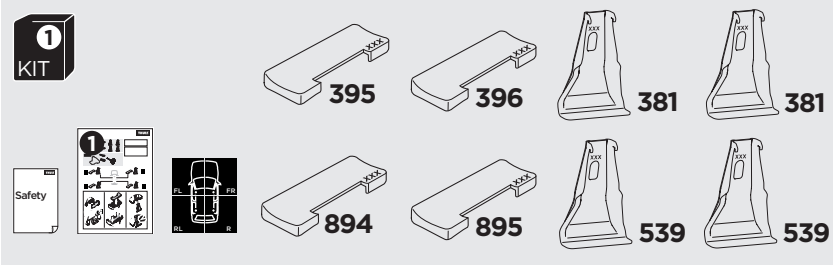

1

Kit 145318

PEUGEOT 308 (P5), 5-dr Hatchback, 22- (Without glass roof)

ISO 11154-E

5562192001

Bring your life
thule.com

| | | | | | |
|--|--------------------|---------------|---------------------|--------------------------|-----------------------|
| THULE WingBar Evo | THULE WingBar Edge | THULE WingBar | THULE SquareBar Evo | Evo X (scale) | Edge X (scale) |
| PEUGEOT 308 (P5), 5-dr Hatchback, 22- | | | | 36 | G |
| THULE ProBar Evo | THULE SlideBar Evo | | | | X (mm/inch) |
| PEUGEOT 308 (P5), 5-dr Hatchback, 22- | | | | 1011 mm / 39 3/4" | |

| | | | | | |
|--|--------------------|---------------|---------------------|-------------------------|-----------------------|
| THULE WingBar Evo | THULE WingBar Edge | THULE WingBar | THULE SquareBar Evo | Evo Y (scale) | Edge Y (scale) |
| PEUGEOT 308 (P5), 5-dr Hatchback, 22- | | | | 30 | A |
| THULE ProBar Evo | THULE SlideBar Evo | | | | Y (mm/inch) |
| PEUGEOT 308 (P5), 5-dr Hatchback, 22- | | | | 951 mm / 37 1/2" | |

| | W (mm/inch) | Z (mm/inch) |
|--|-------------------------|---------------------|
| PEUGEOT 308 (P5), 5-dr Hatchback, 22- | 720 mm / 28 3/8" | 280 mm / 11" |