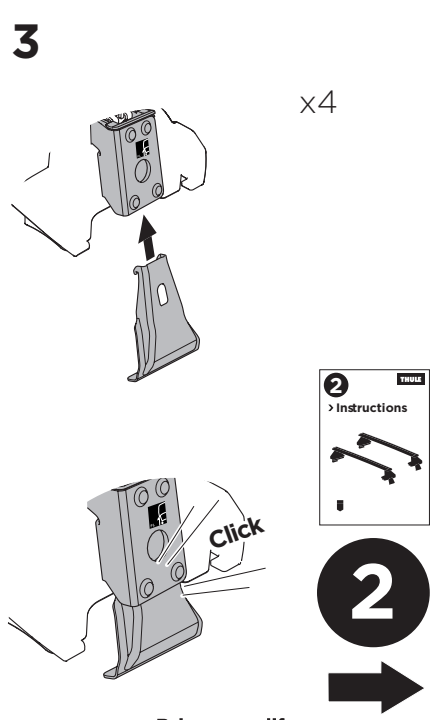

1

Kit 145318

PEUGEOT 308 (P5), 5-dr Hatchback, 22- (Without glass roof)

ISO 11154-E

5562192001

Bring your life
thule.com

| | | | | | |
|--|--------------------|---------------|---------------------|--------------------------|-----------------------|
| THULE WingBar Evo | THULE WingBar Edge | THULE WingBar | THULE SquareBar Evo | Evo X (scale) | Edge X (scale) |
| PEUGEOT 308 (P5), 5-dr Hatchback, 22- | | | | 36 | G |
| THULE ProBar Evo | THULE SlideBar Evo | | | | X (mm/inch) |
| PEUGEOT 308 (P5), 5-dr Hatchback, 22- | | | | 1011 mm / 39 3/4" | |

| | | | | | |
|--|--------------------|---------------|---------------------|-------------------------|-----------------------|
| THULE WingBar Evo | THULE WingBar Edge | THULE WingBar | THULE SquareBar Evo | Evo Y (scale) | Edge Y (scale) |
| PEUGEOT 308 (P5), 5-dr Hatchback, 22- | | | | 30 | A |
| THULE ProBar Evo | THULE SlideBar Evo | | | | Y (mm/inch) |
| PEUGEOT 308 (P5), 5-dr Hatchback, 22- | | | | 951 mm / 37 1/2" | |

| | W (mm/inch) | Z (mm/inch) |
|--|-------------------------|---------------------|
| PEUGEOT 308 (P5), 5-dr Hatchback, 22- | 720 mm / 28 3/8" | 280 mm / 11" |