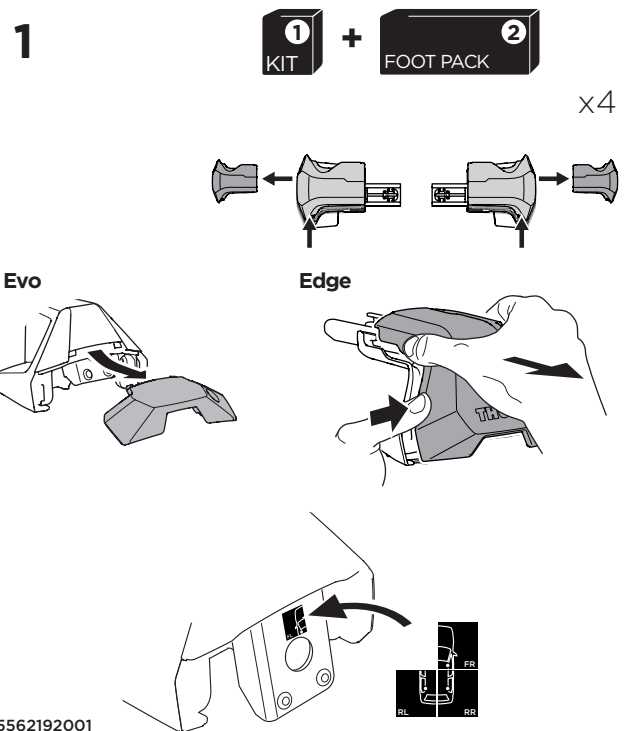

1

Kit 145318

PEUGEOT 308 (P5), 5-dr Hatchback, 22- (Without glass roof)

ISO 11154-E

5562192001

Bring your life
thule.com

| | | | | | |
|--|--------------------|---------------|---------------------|--------------------------|-----------------------|
| THULE WingBar Evo | THULE WingBar Edge | THULE WingBar | THULE SquareBar Evo | Evo X (scale) | Edge X (scale) |
| PEUGEOT 308 (P5), 5-dr Hatchback, 22- | | | | 36 | G |
| THULE ProBar Evo | THULE SlideBar Evo | | | | X (mm/inch) |
| PEUGEOT 308 (P5), 5-dr Hatchback, 22- | | | | 1011 mm / 39 3/4" | |

| | | | | | |
|--|--------------------|---------------|---------------------|-------------------------|-----------------------|
| THULE WingBar Evo | THULE WingBar Edge | THULE WingBar | THULE SquareBar Evo | Evo Y (scale) | Edge Y (scale) |
| PEUGEOT 308 (P5), 5-dr Hatchback, 22- | | | | 30 | A |
| THULE ProBar Evo | THULE SlideBar Evo | | | | Y (mm/inch) |
| PEUGEOT 308 (P5), 5-dr Hatchback, 22- | | | | 951 mm / 37 1/2" | |

| | W (mm/inch) | Z (mm/inch) |
|--|-------------------------|---------------------|
| PEUGEOT 308 (P5), 5-dr Hatchback, 22- | 720 mm / 28 3/8" | 280 mm / 11" |